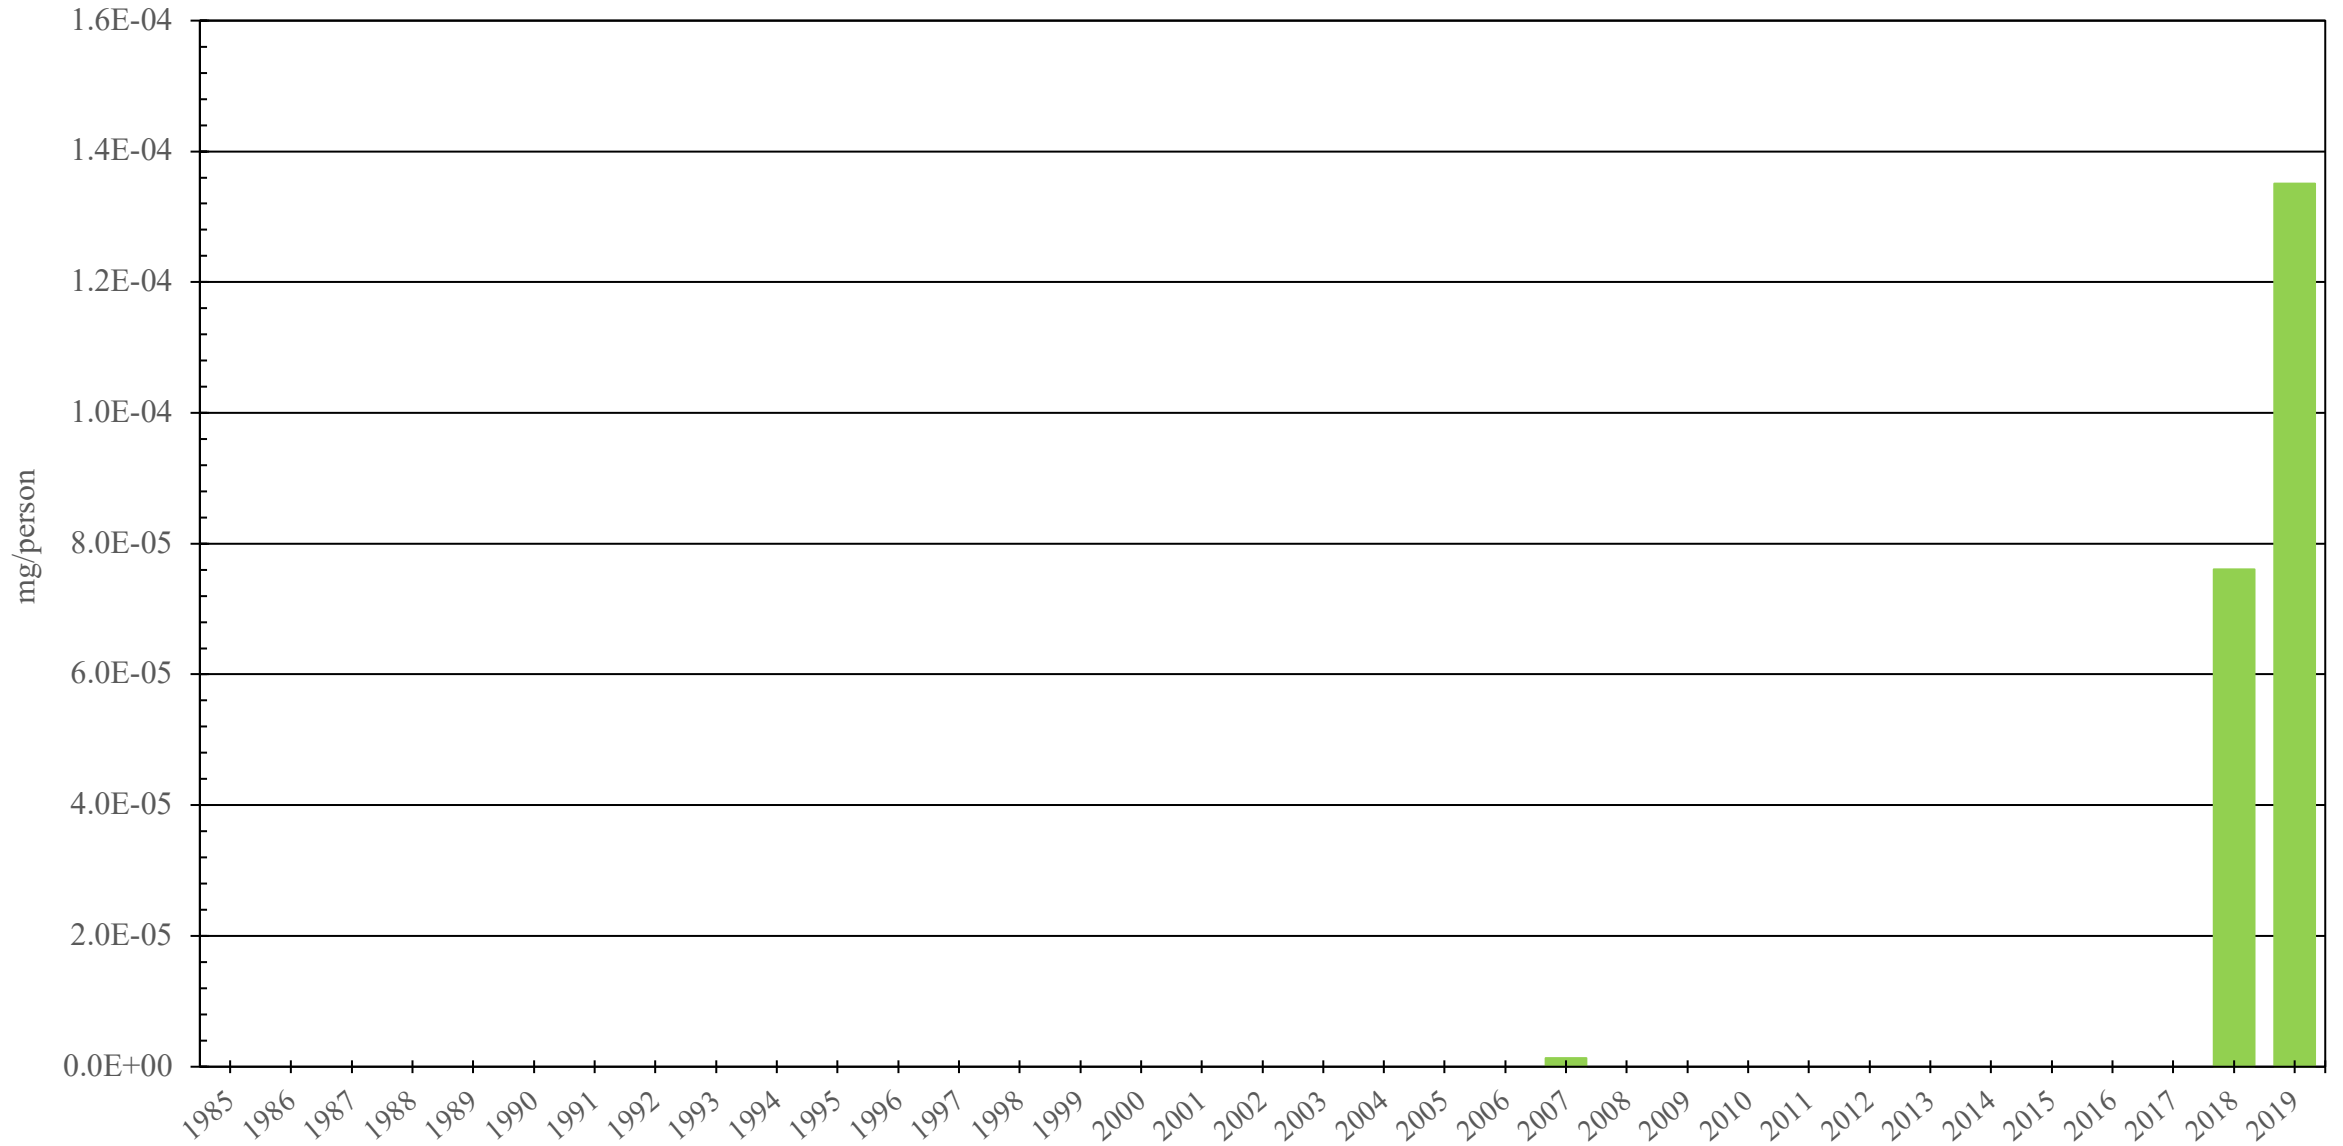

Sierra Leone

Fentanyl Consumption (mg/person), 1985 - 2019

Sources: International Narcotics Control Board (data); The World Bank (population)

Created by: Walther Global Palliative Care & Supportive Oncology, Indiana University Simon Comprehensive Cancer Center, 2022