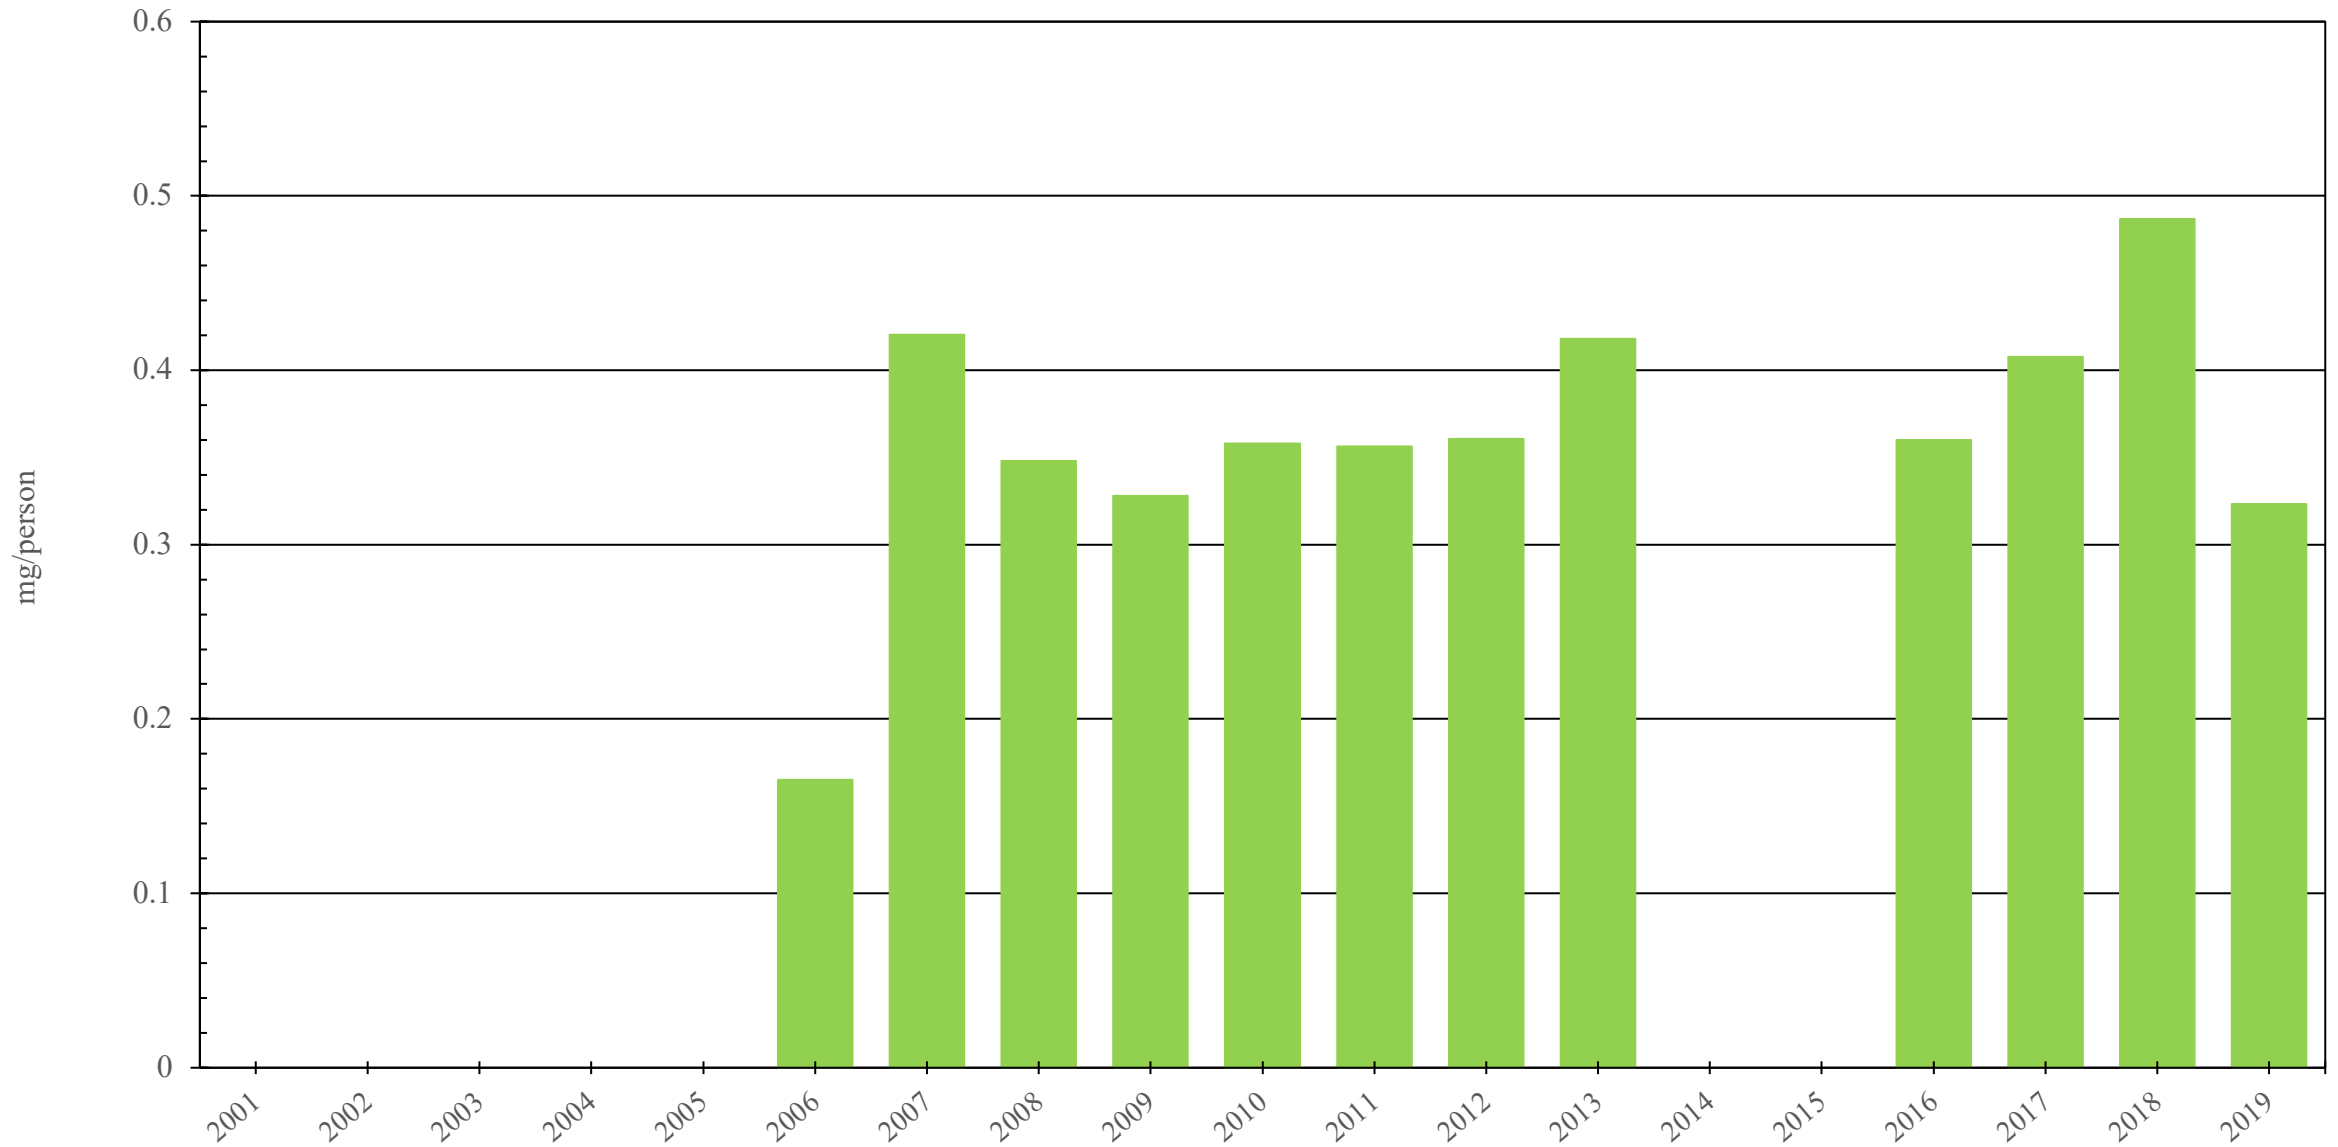

# Serbia

Fentanyl Consumption (mg/person), 2001 - 2019

Sources: International Narcotics Control Board (data); The World Bank (population)

Created by: Walther Global Palliative Care & Supportive Oncology, Indiana University Simon Comprehensive Cancer Center, 2022