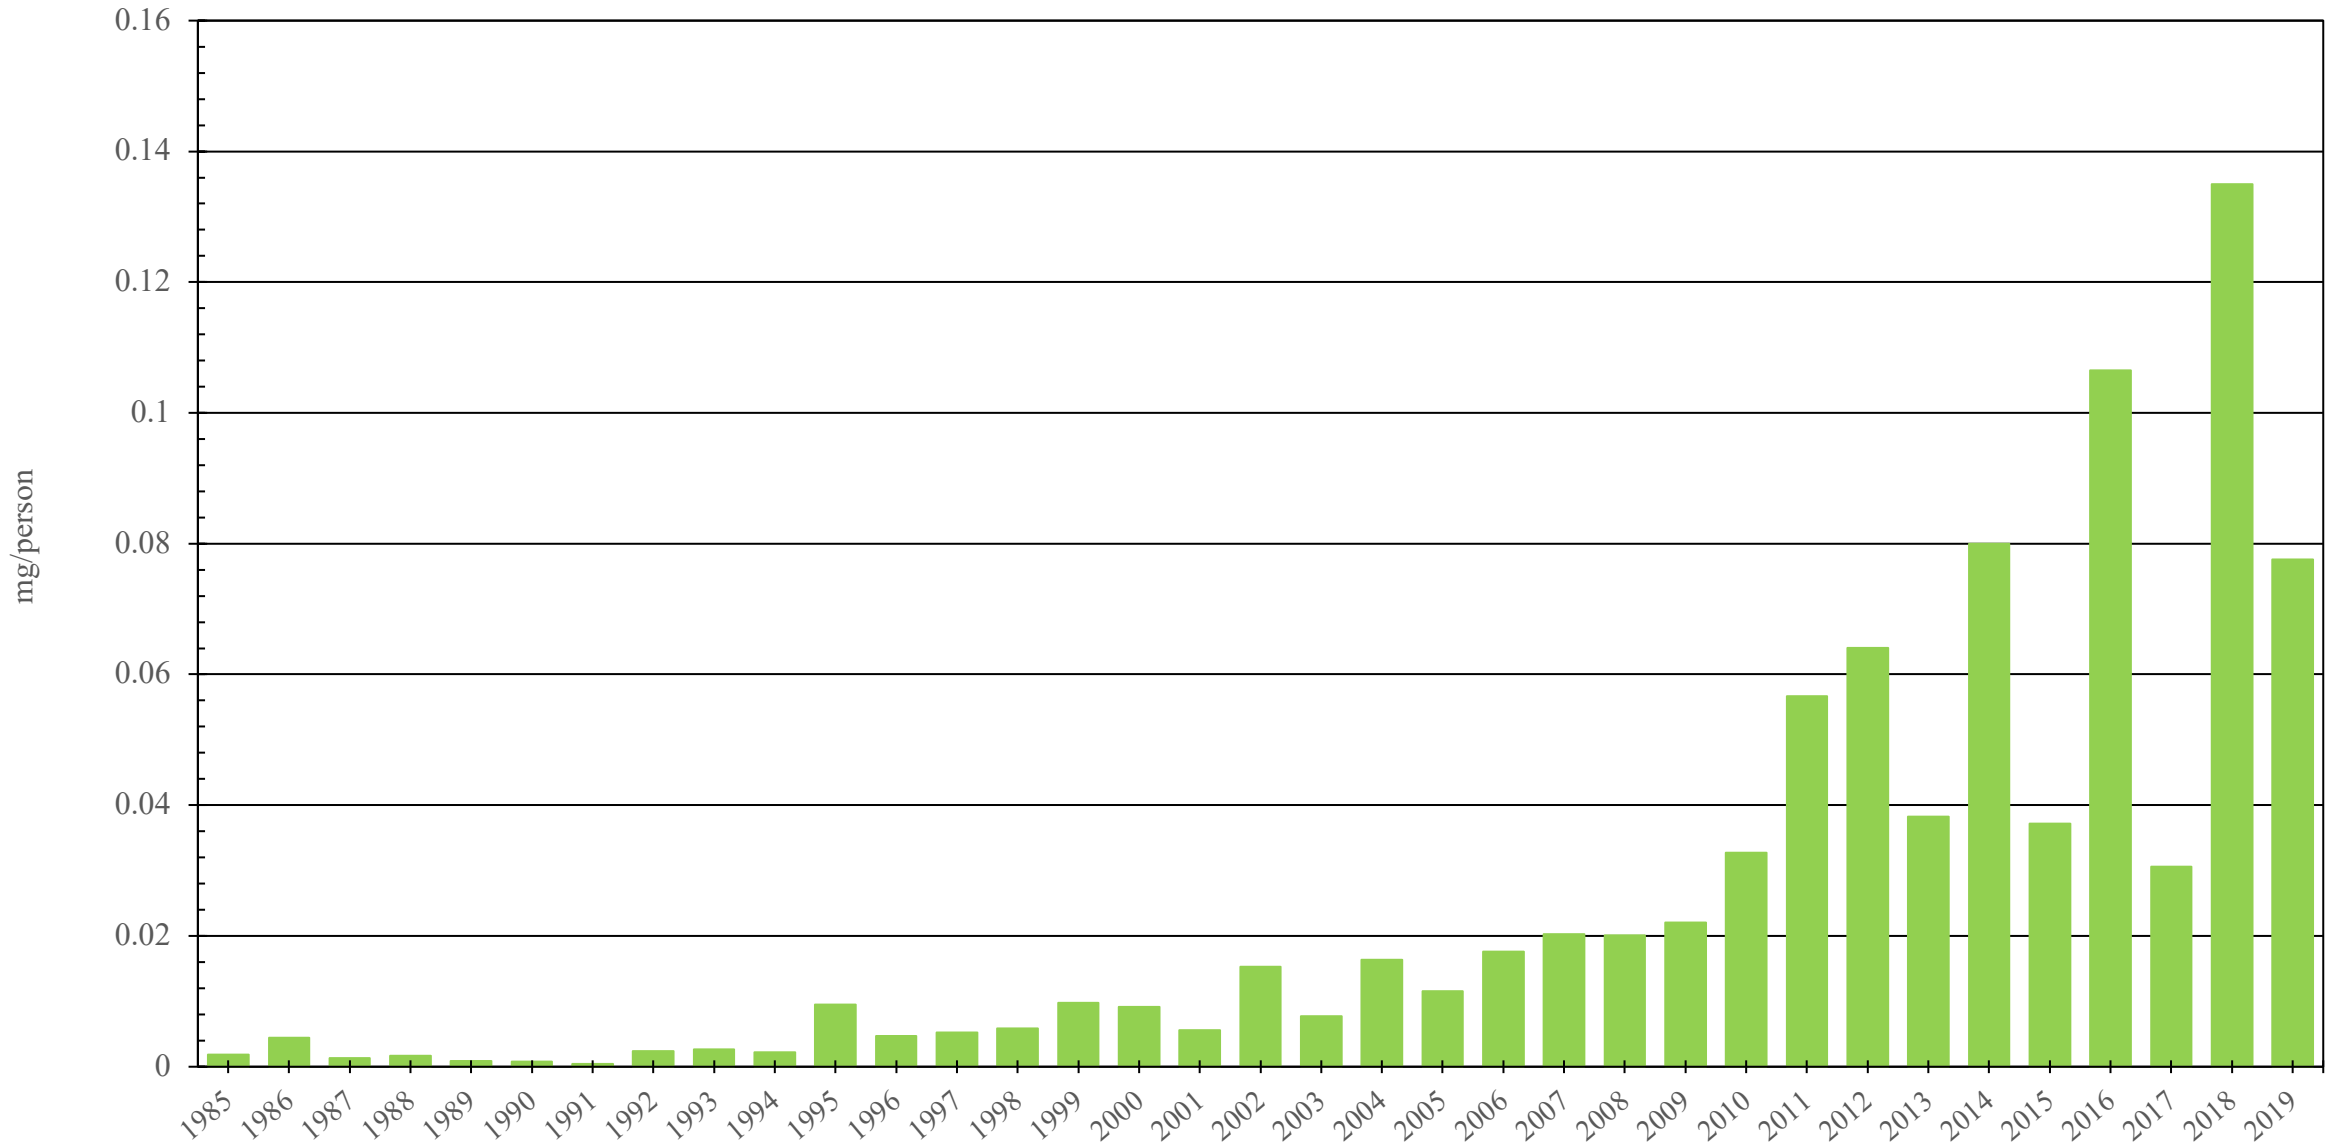

Panama

Fentanyl Consumption (mg/person), 1985 - 2019

Sources: International Narcotics Control Board (data); The World Bank (population)

Created by: Walther Global Palliative Care & Supportive Oncology, Indiana University Simon Comprehensive Cancer Center, 2022