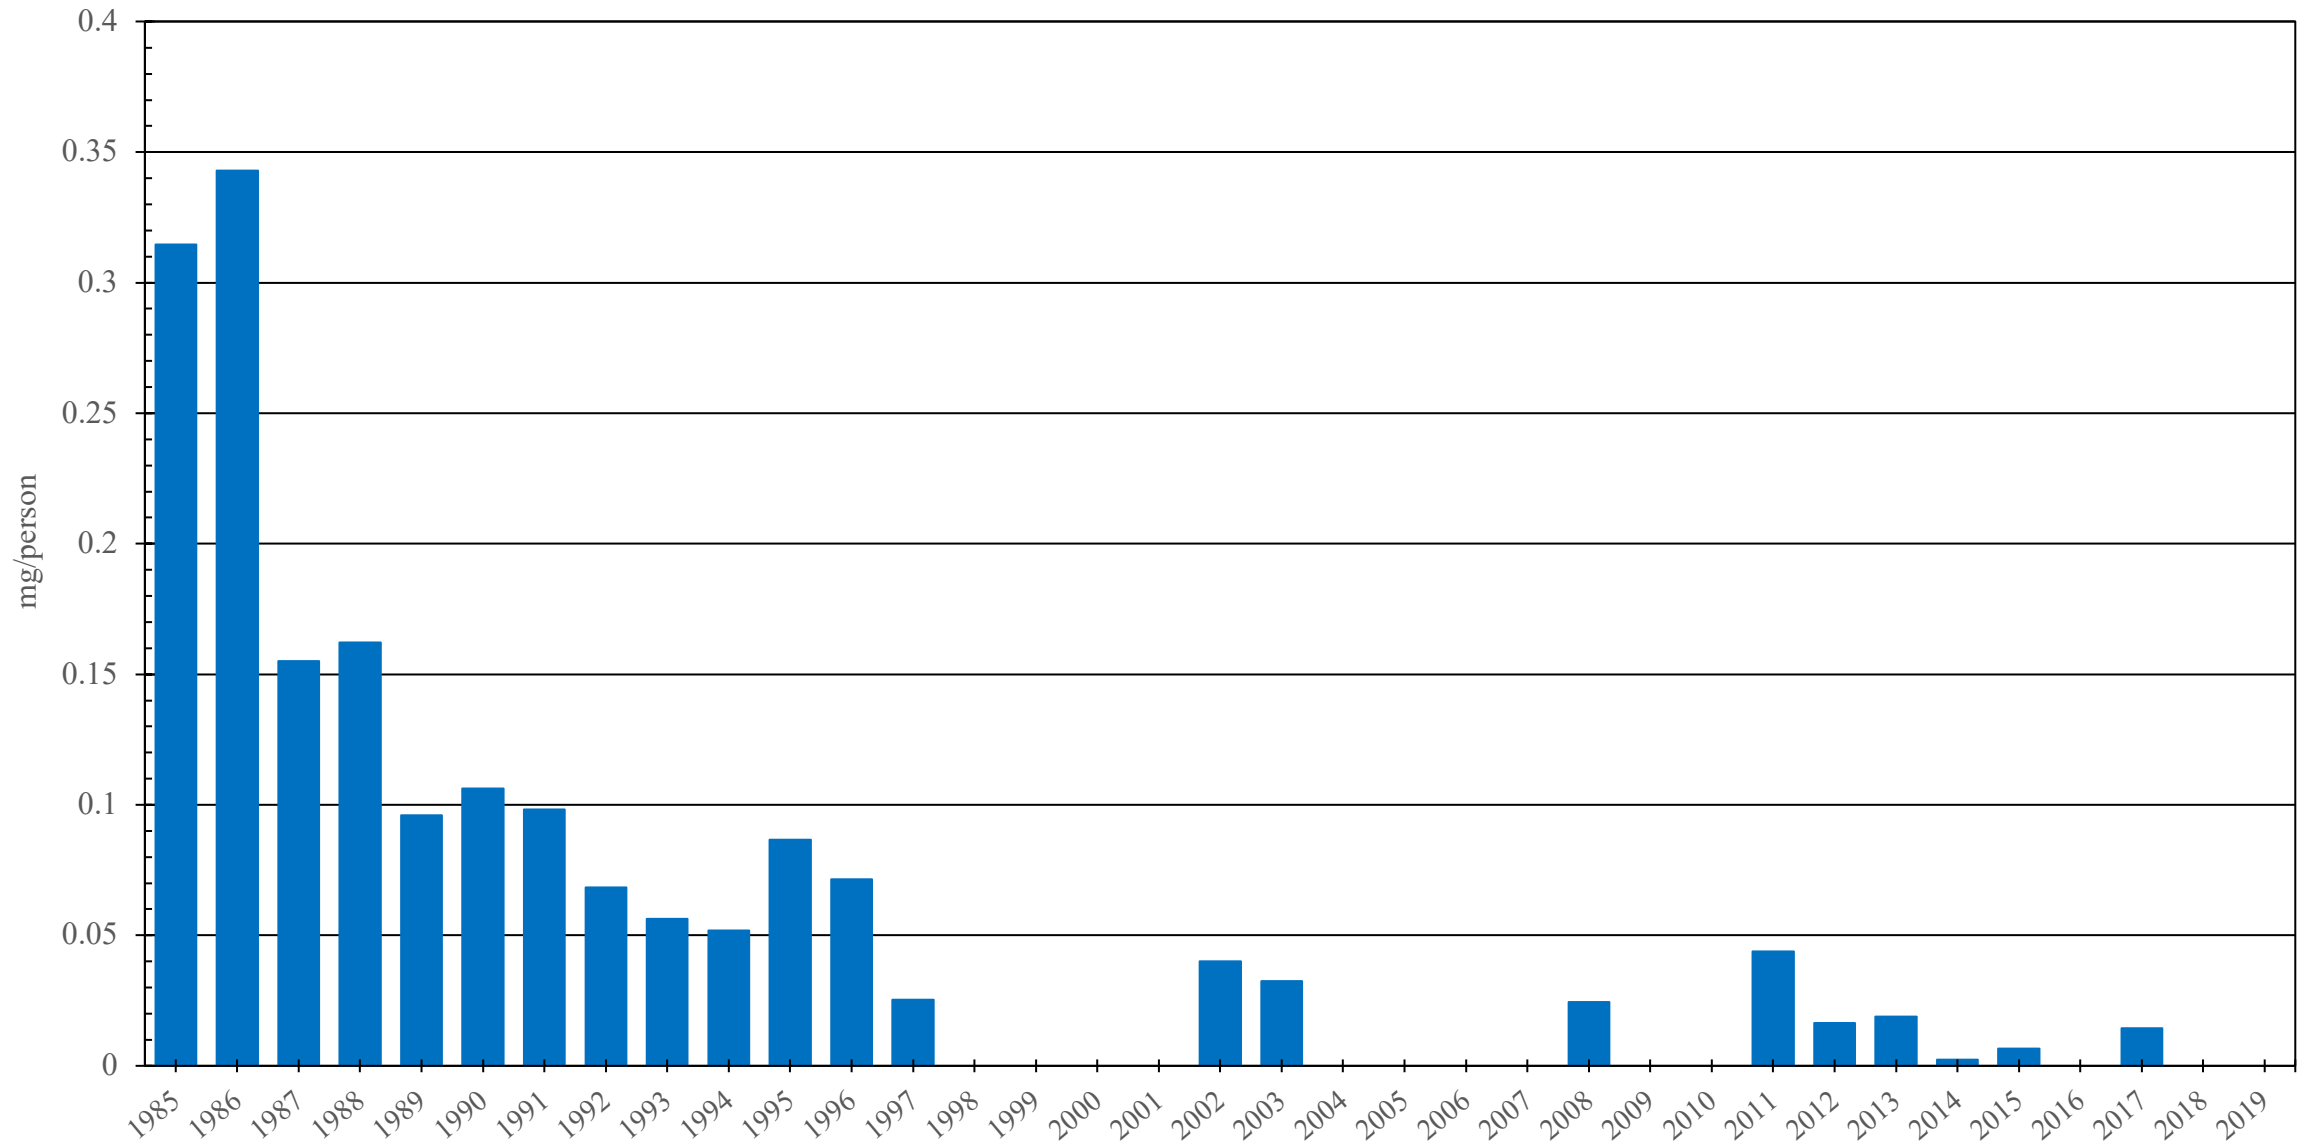

Nigeria

Pethidine Consumption (mg/person), 1985 - 2019

Sources: International Narcotics Control Board (data); The World Bank (population)

Created by: Walther Global Palliative Care & Supportive Oncology, Indiana University Simon Comprehensive Cancer Center, 2022