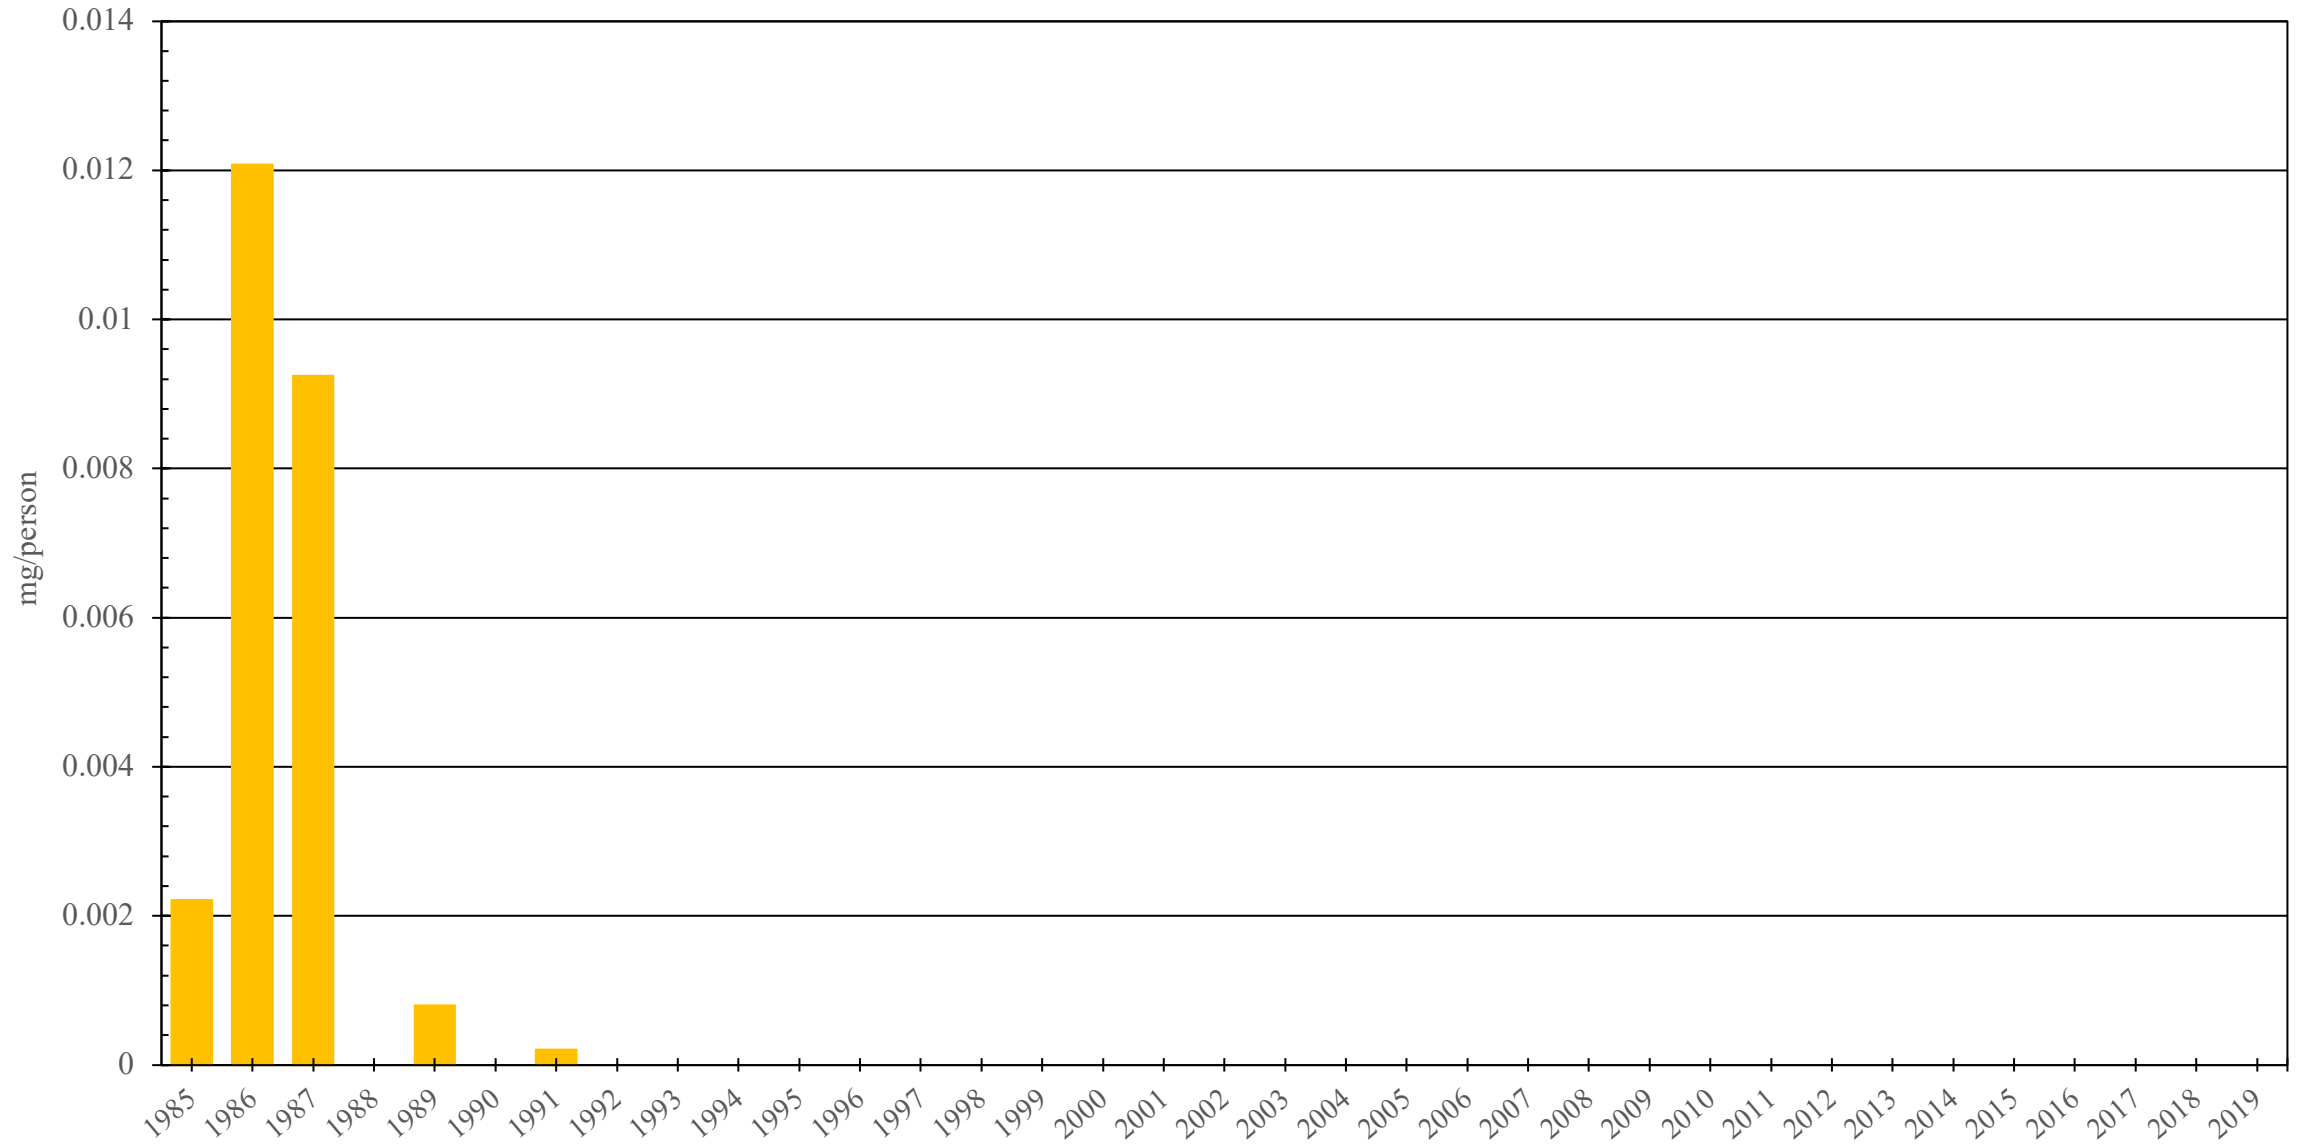

Nigeria

Codeine Consumption (mg/person), 1985 - 2019

Sources: International Narcotics Control Board (data); The World Bank (population)

Created by: Walther Global Palliative Care & Supportive Oncology, Indiana University Simon Comprehensive Cancer Center, 2022