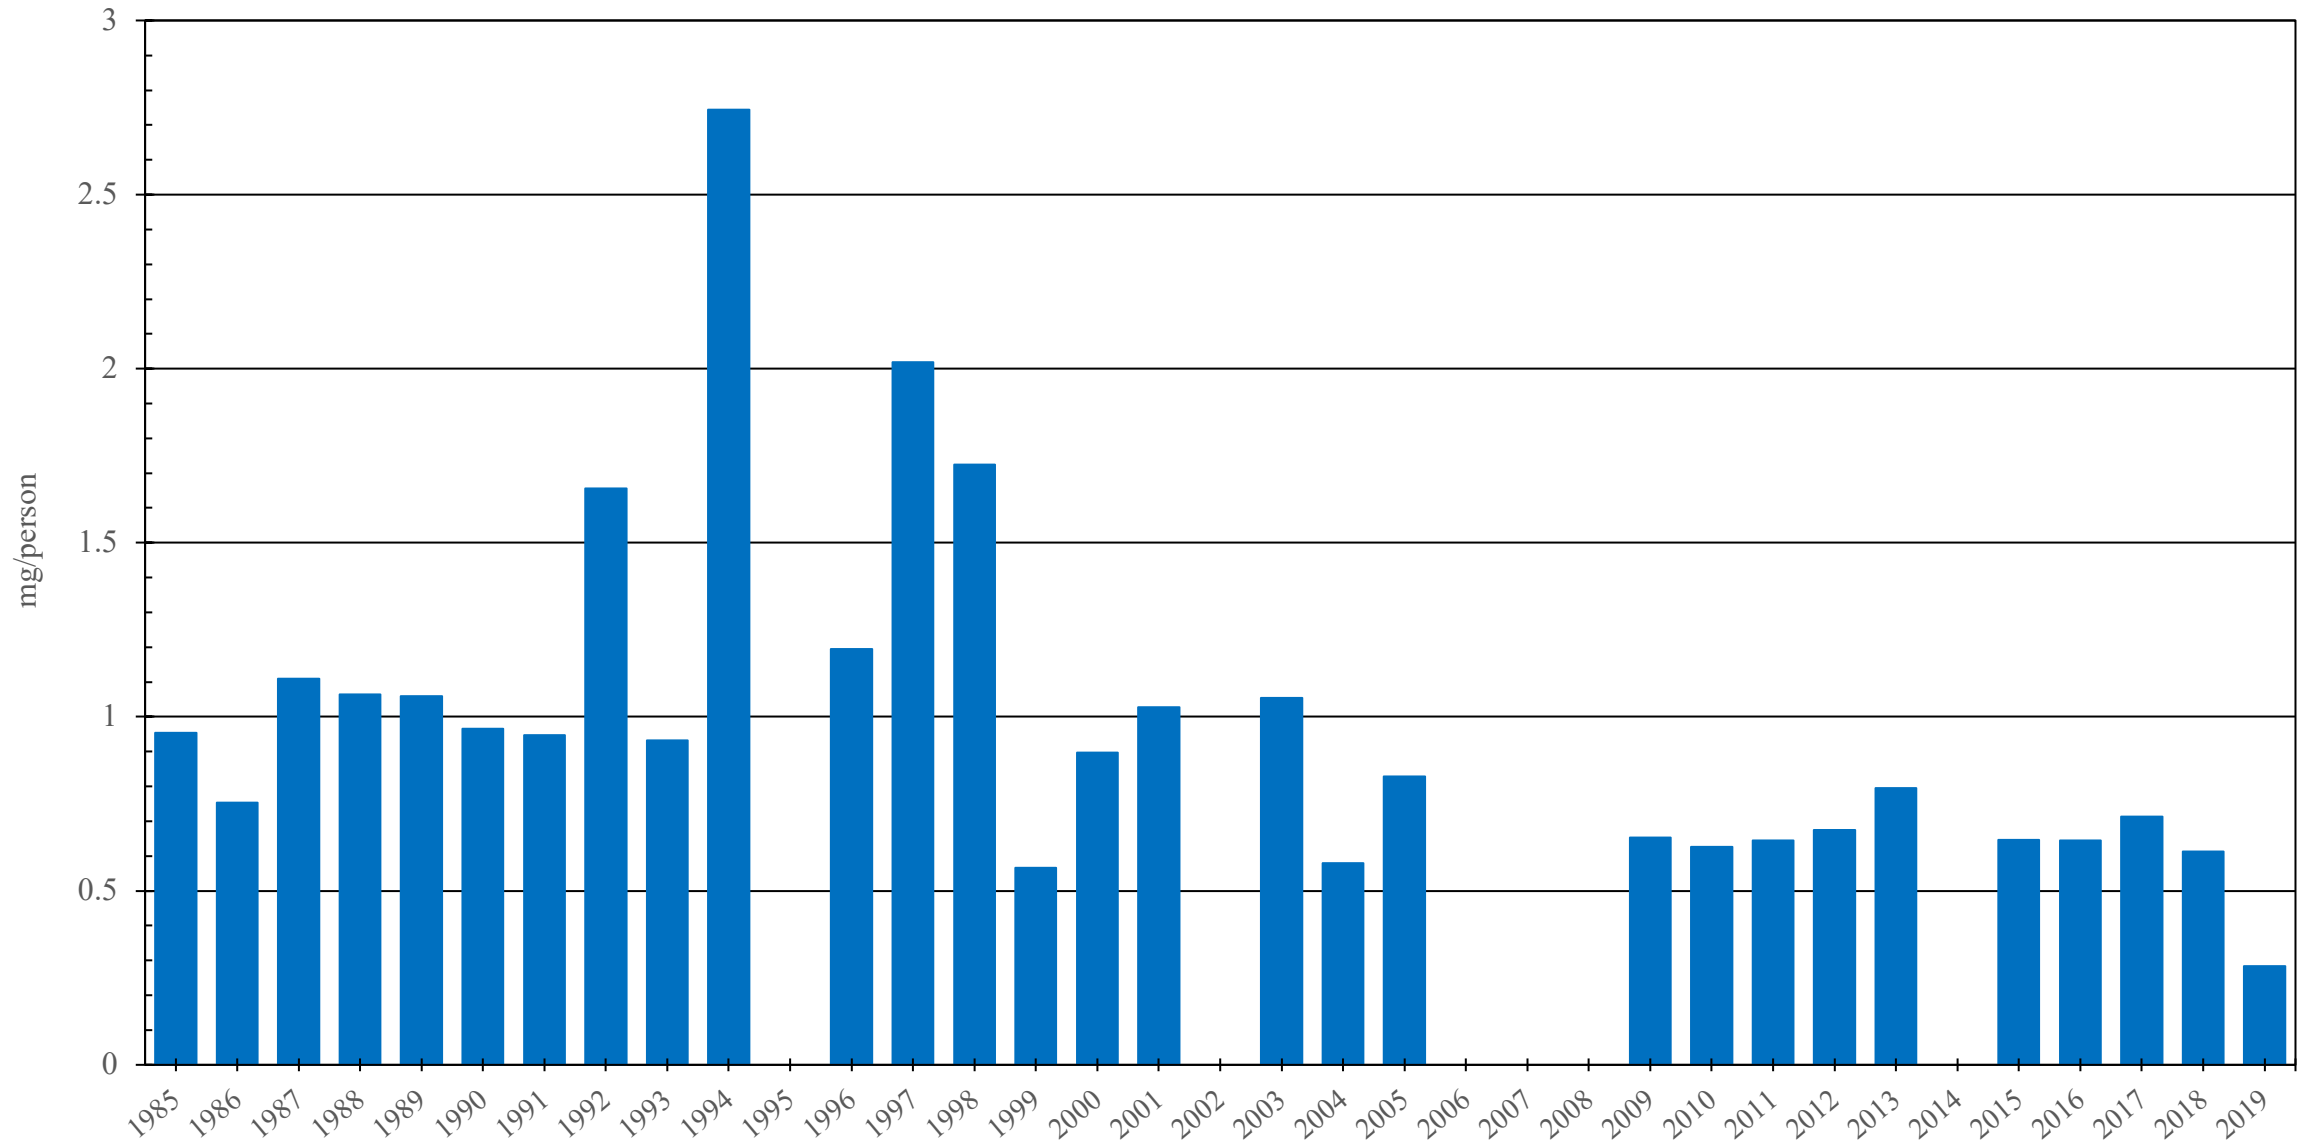

Colombia

Pethidine Consumption (mg/person), 1985 - 2019

Sources: International Narcotics Control Board (data); The World Bank (population)

Created by: Walther Global Palliative Care & Supportive Oncology, Indiana University Simon Comprehensive Cancer Center, 2022