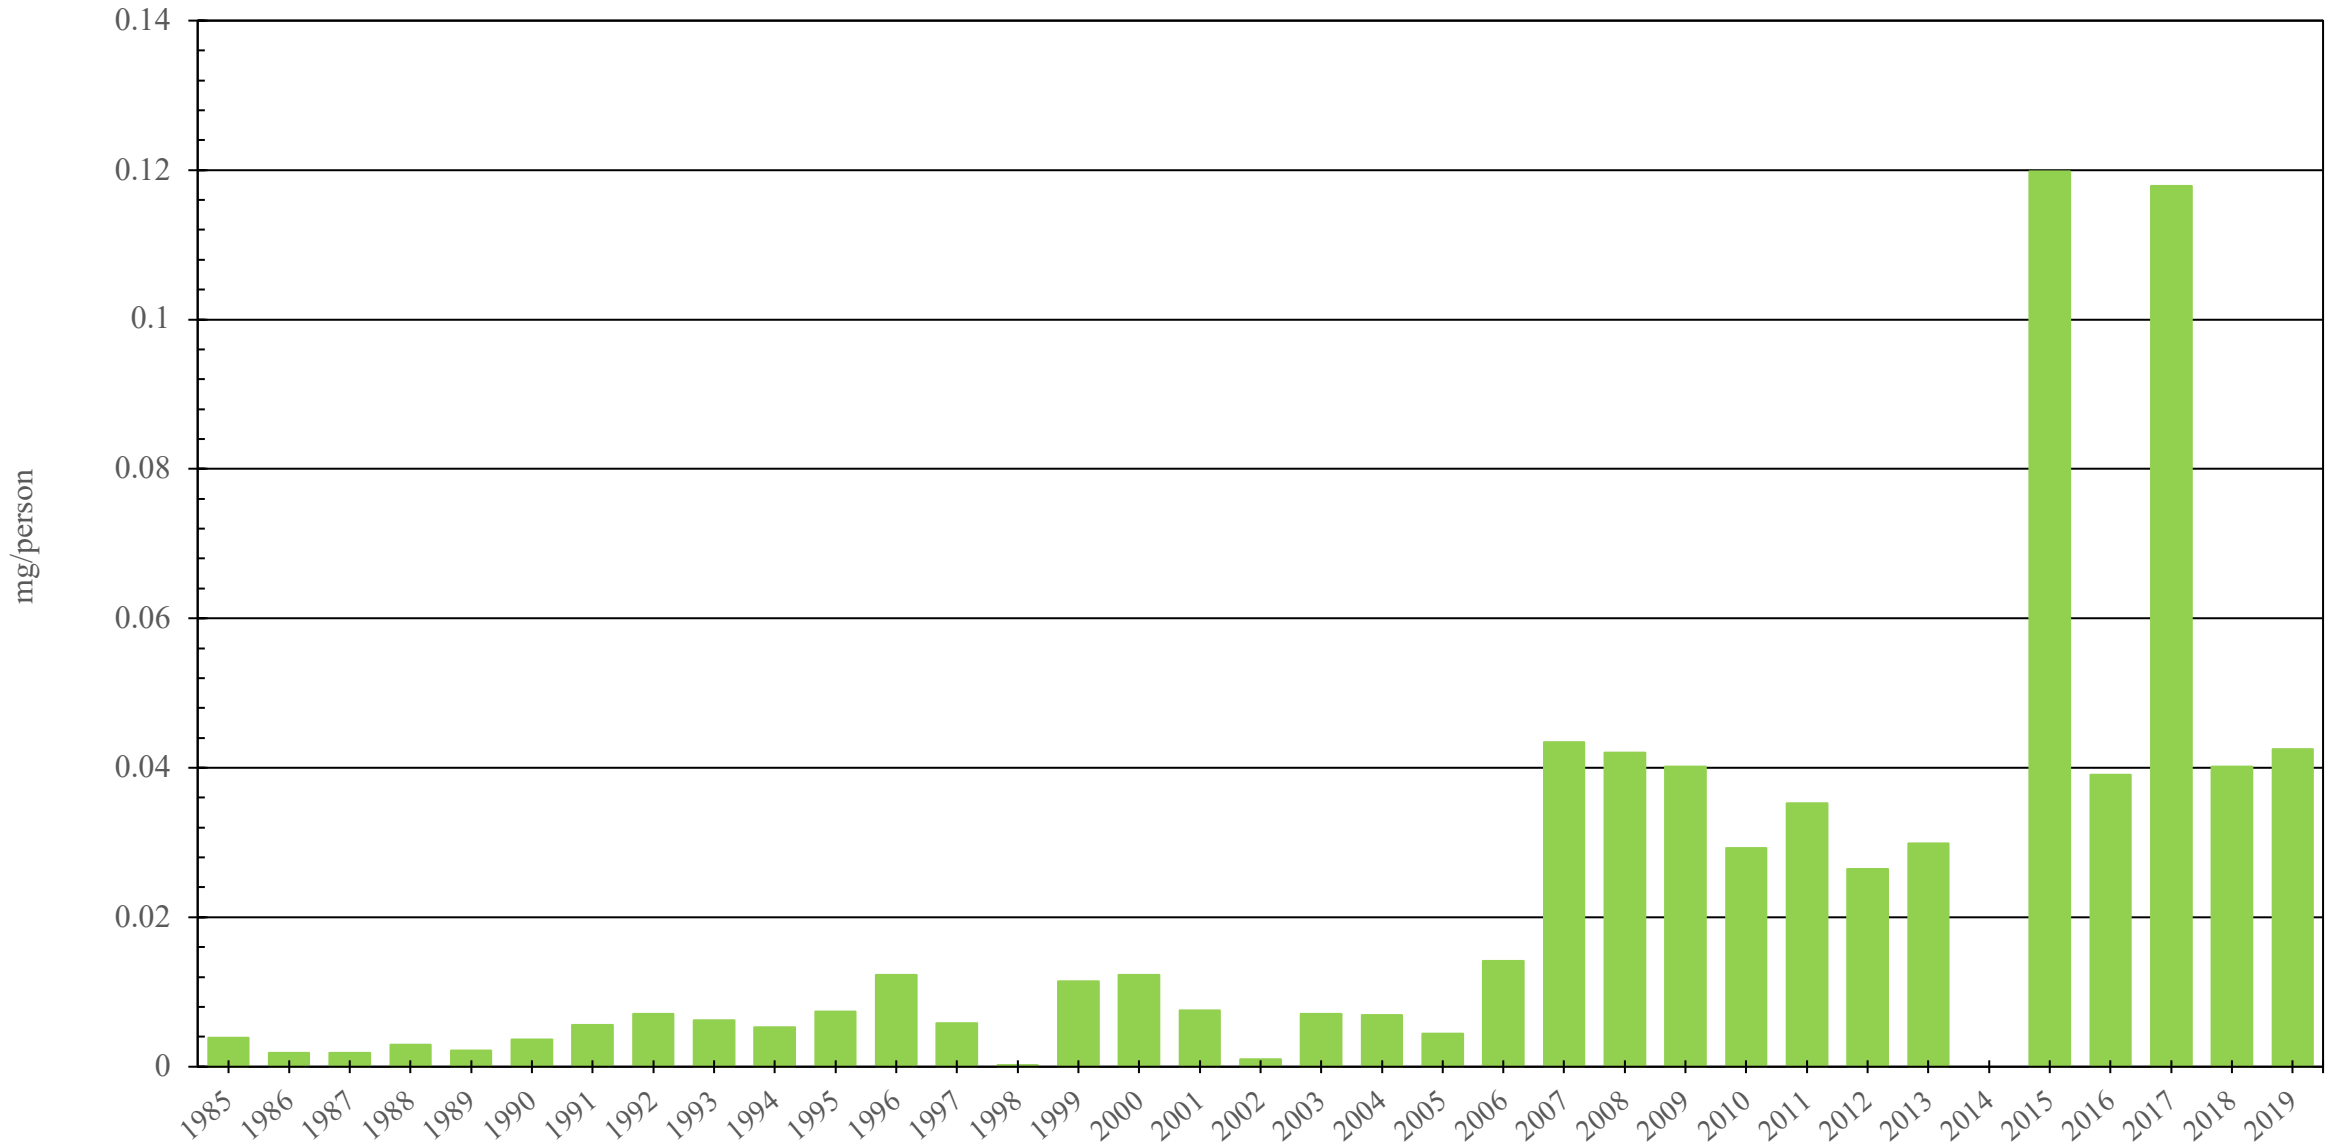

Colombia

Fentanyl Consumption (mg/person), 1985 - 2019

Sources: International Narcotics Control Board (data); The World Bank (population)

Created by: Walther Global Palliative Care & Supportive Oncology, Indiana University Simon Comprehensive Cancer Center, 2022