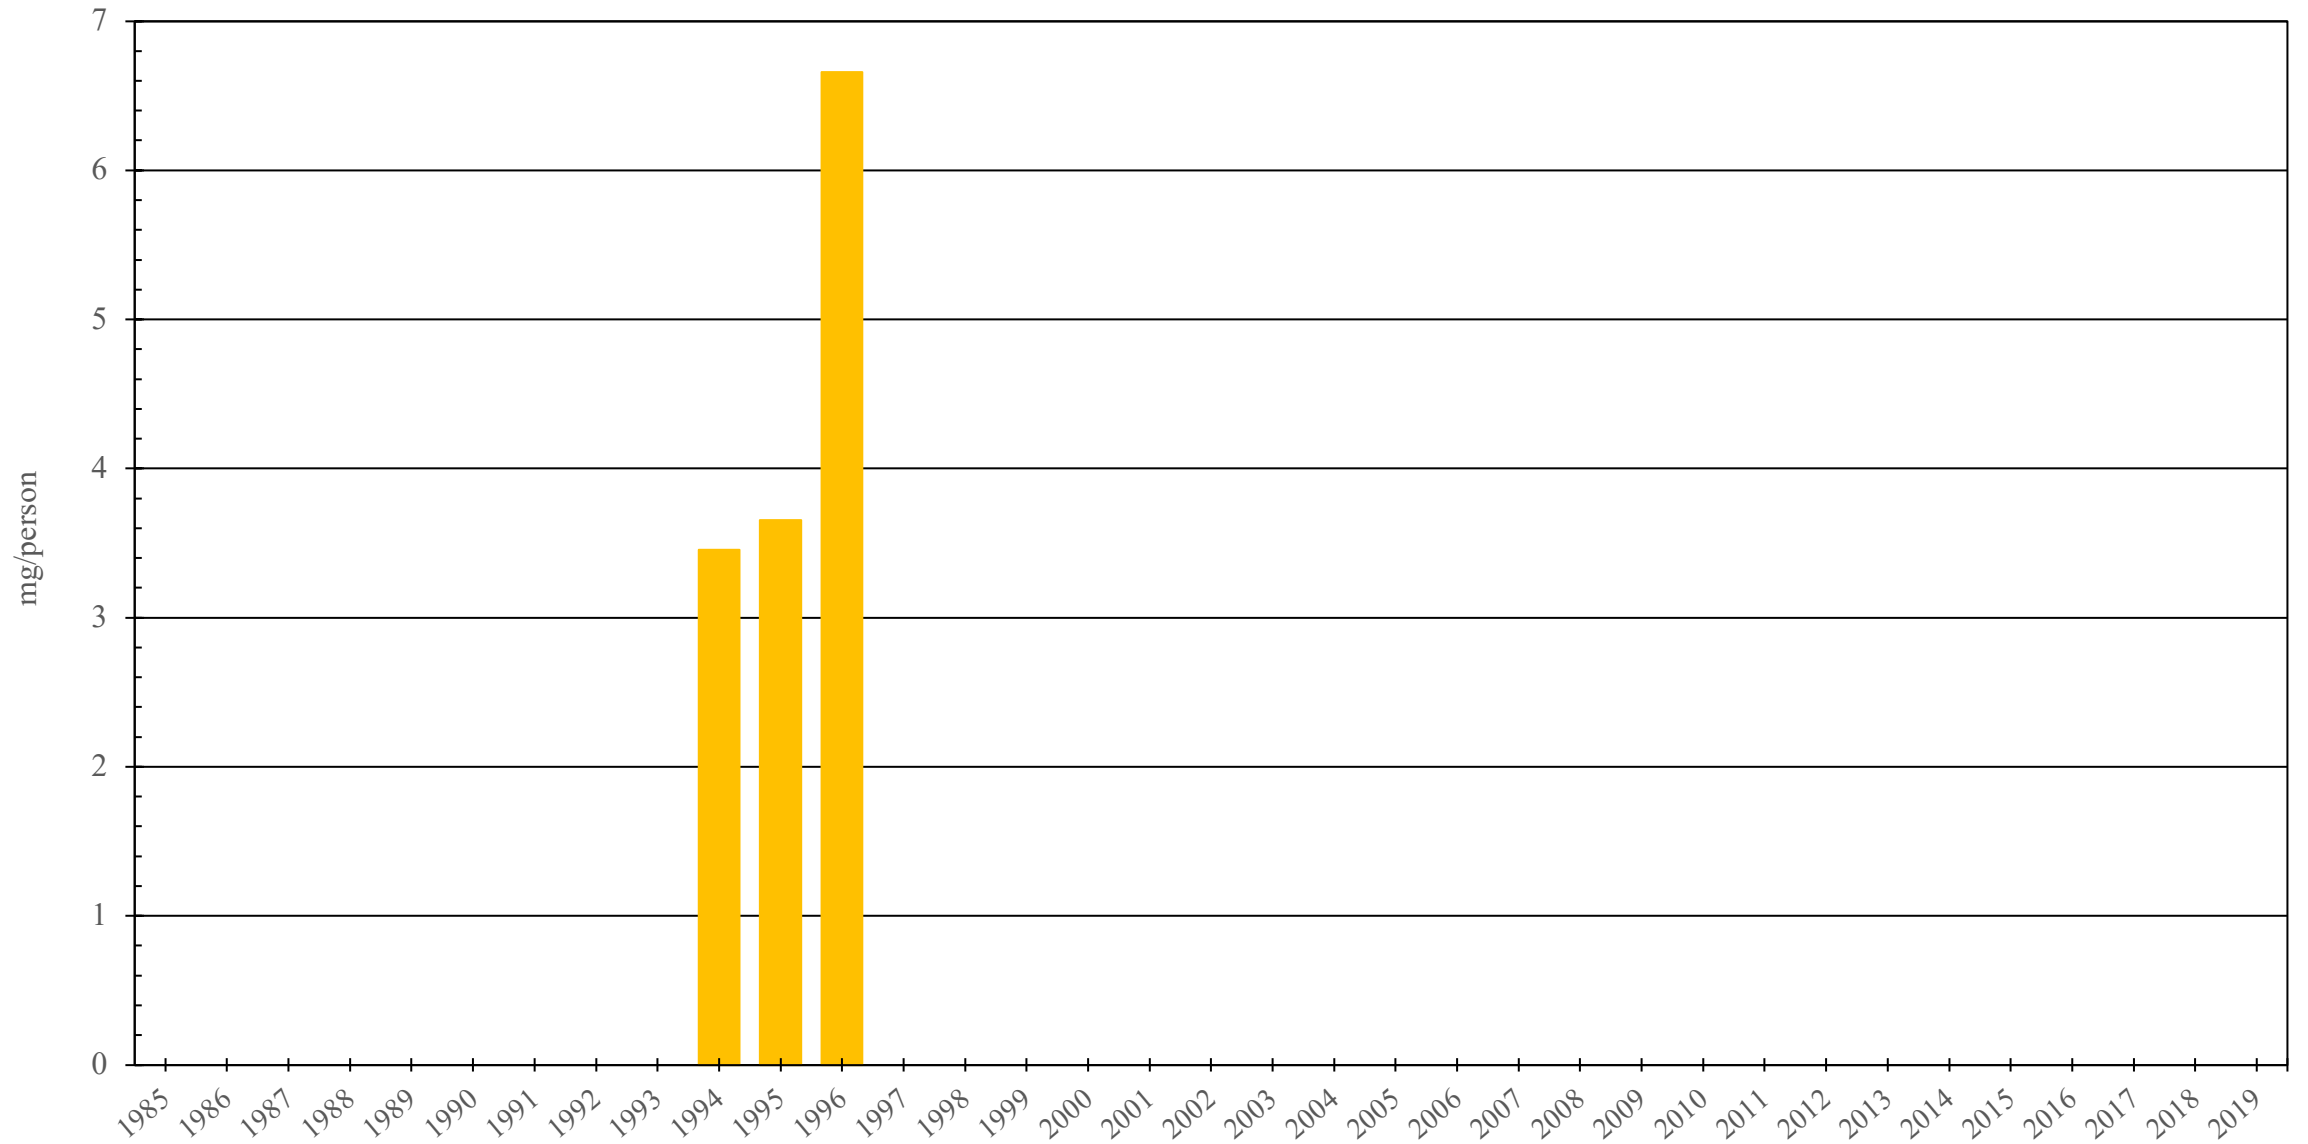

Colombia

Codeine Consumption (mg/person), 1985 - 2019

Sources: International Narcotics Control Board (data); The World Bank (population)

Created by: Walther Global Palliative Care & Supportive Oncology, Indiana University Simon Comprehensive Cancer Center, 2022