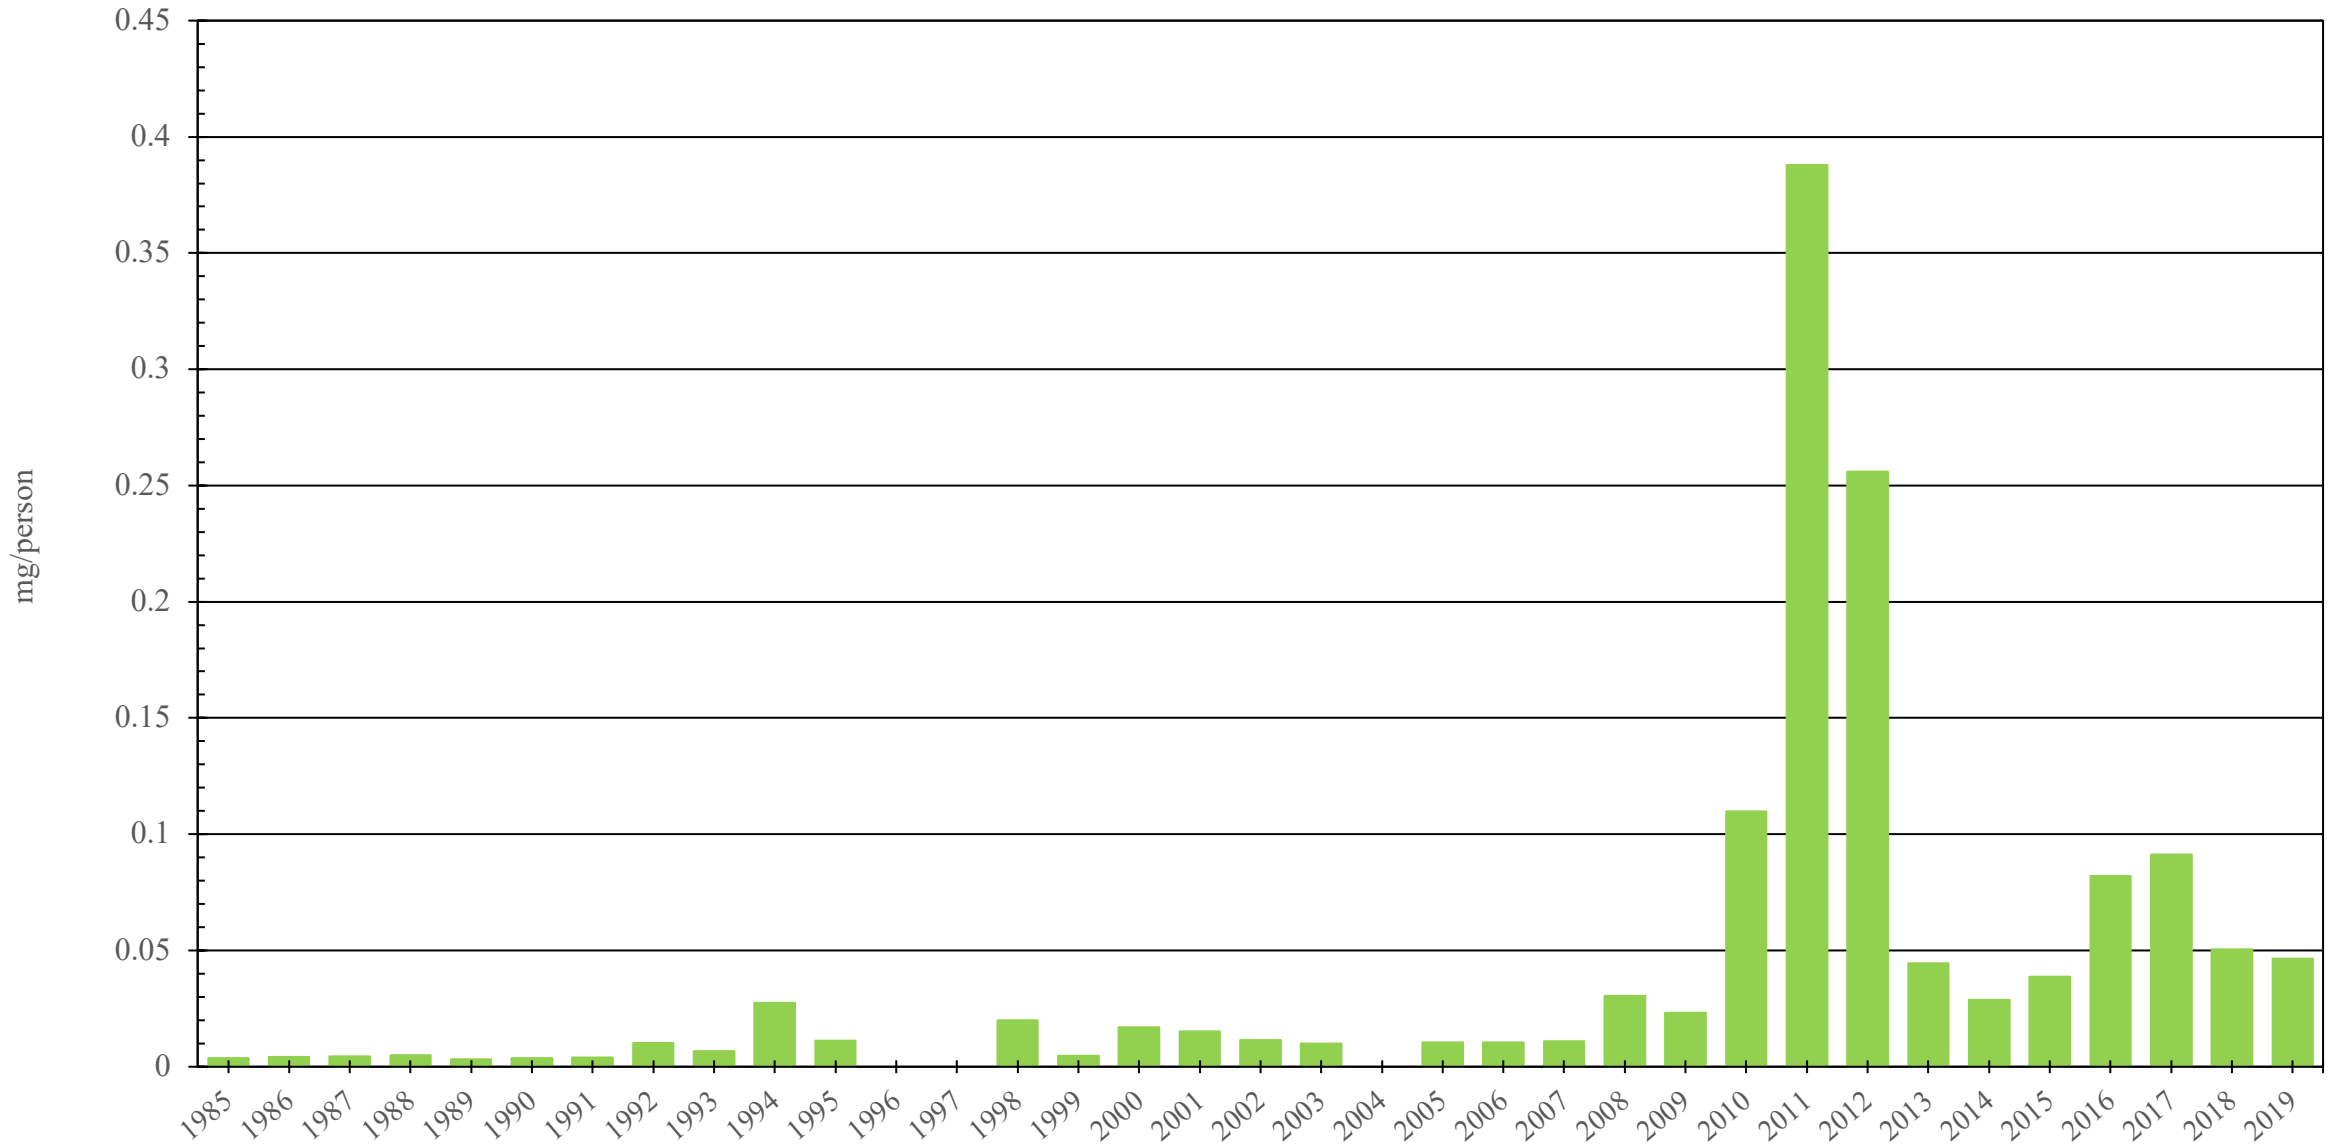

# Argentina

Fentanyl Consumption (mg/person), 1985 - 2019

Sources: International Narcotics Control Board (data); The World Bank (population)

Created by: Walther Global Palliative Care & Supportive Oncology, Indiana University Simon Comprehensive Cancer Center, 2022