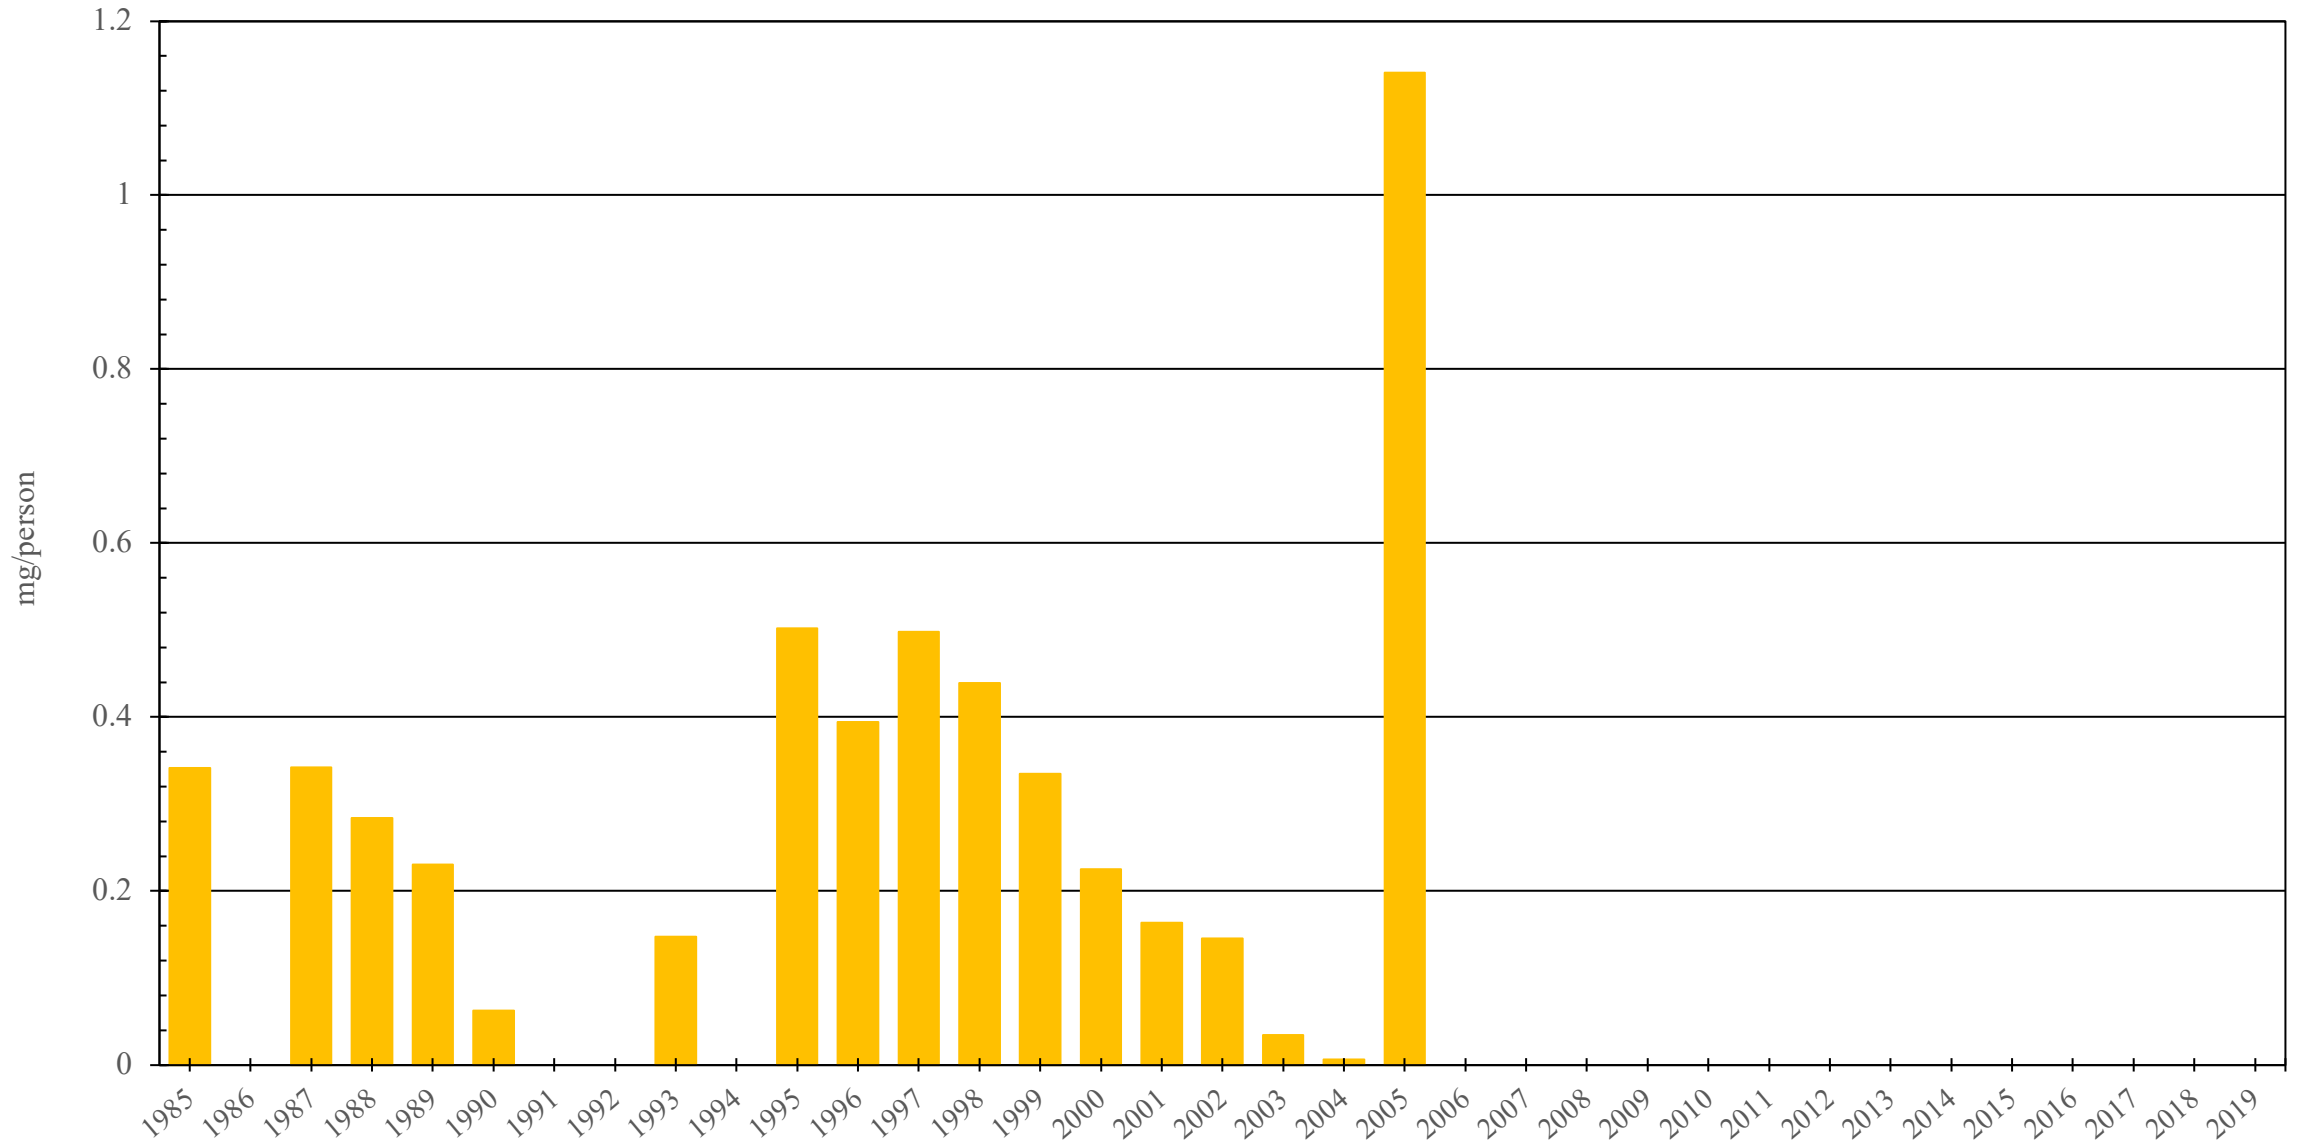

# Argentina

Codeine Consumption (mg/person), 1985 - 2019

Sources: International Narcotics Control Board (data); The World Bank (population)

Created by: Walther Global Palliative Care & Supportive Oncology, Indiana University Simon Comprehensive Cancer Center, 2022