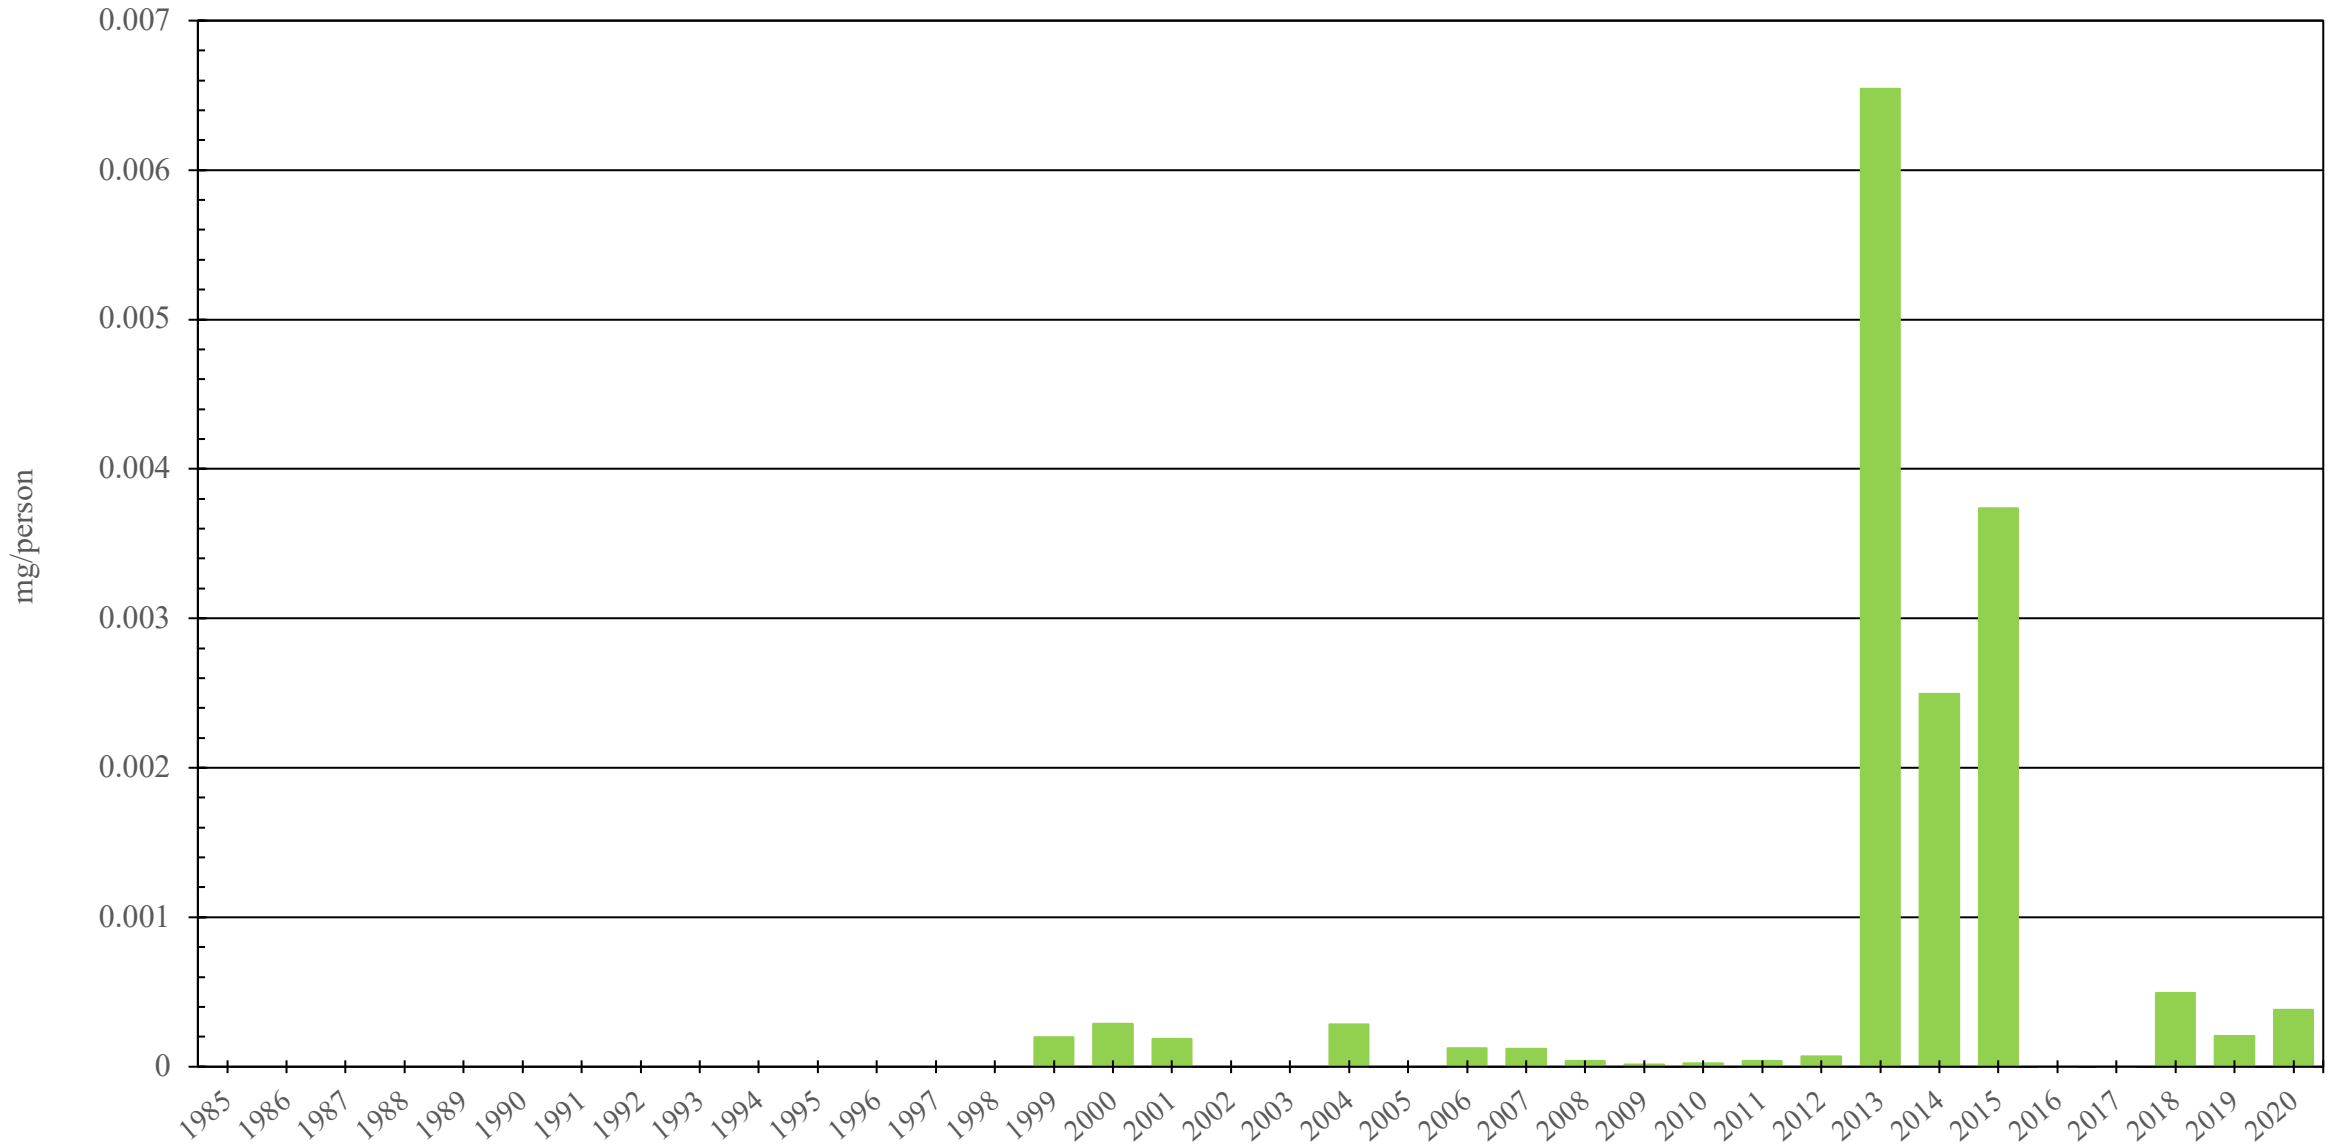

# Zambia

Fentanyl Consumption (mg/person), 1985 - 2020

Sources: International Narcotics Control Board (data); The World Bank (population)

Created by: Walther Global Palliative Care & Supportive Oncology, Indiana University Simon Comprehensive Cancer Center, 2022