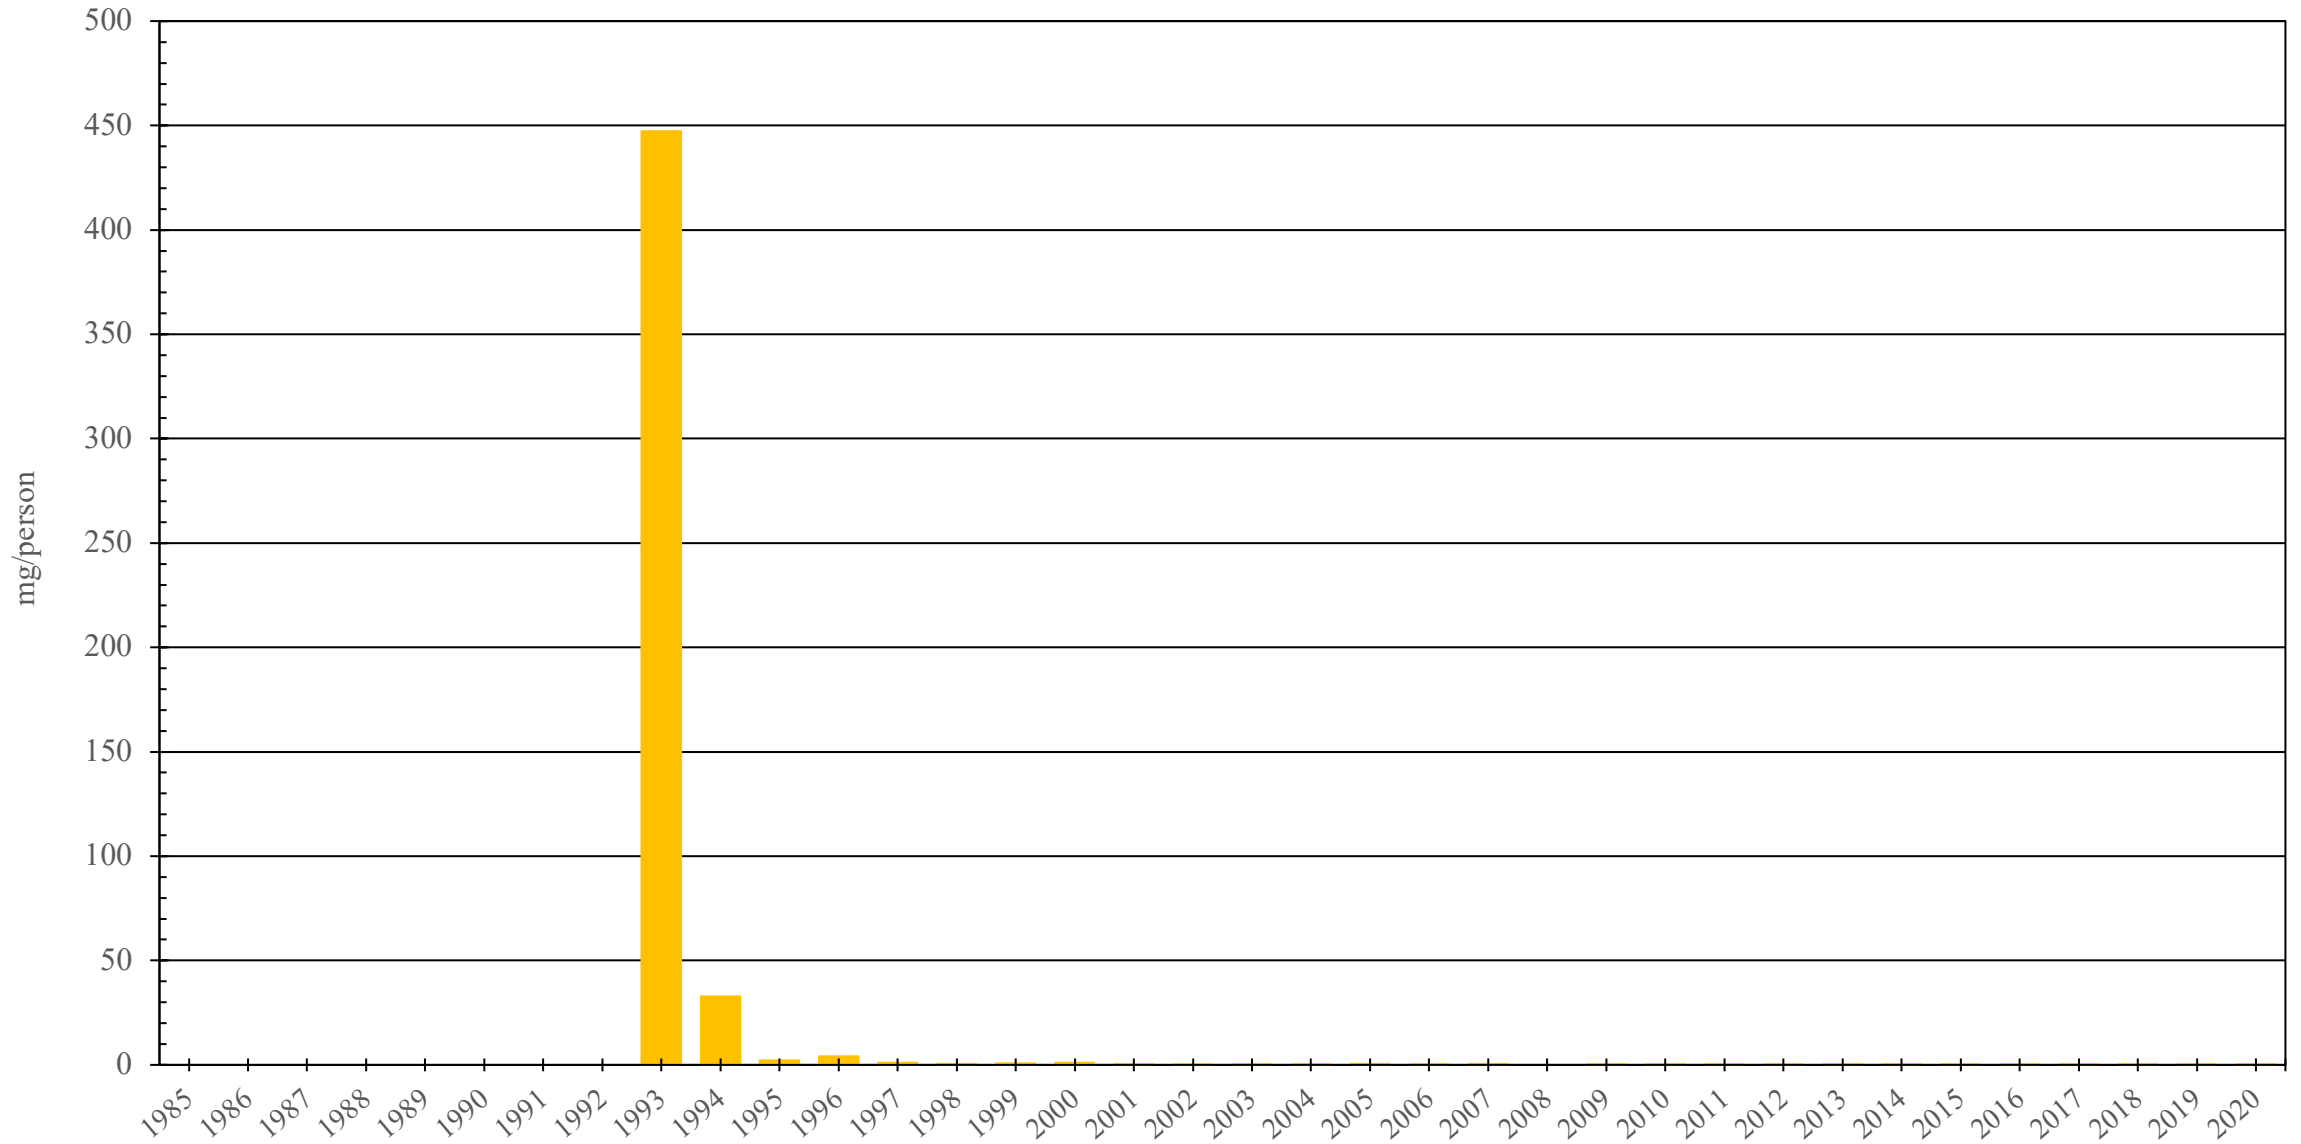

Slovakia

Codeine Consumption (mg/person), 1985 - 2020

Sources: International Narcotics Control Board (data); The World Bank (population)

Created by: Walther Global Palliative Care & Supportive Oncology, Indiana University Simon Comprehensive Cancer Center, 2022