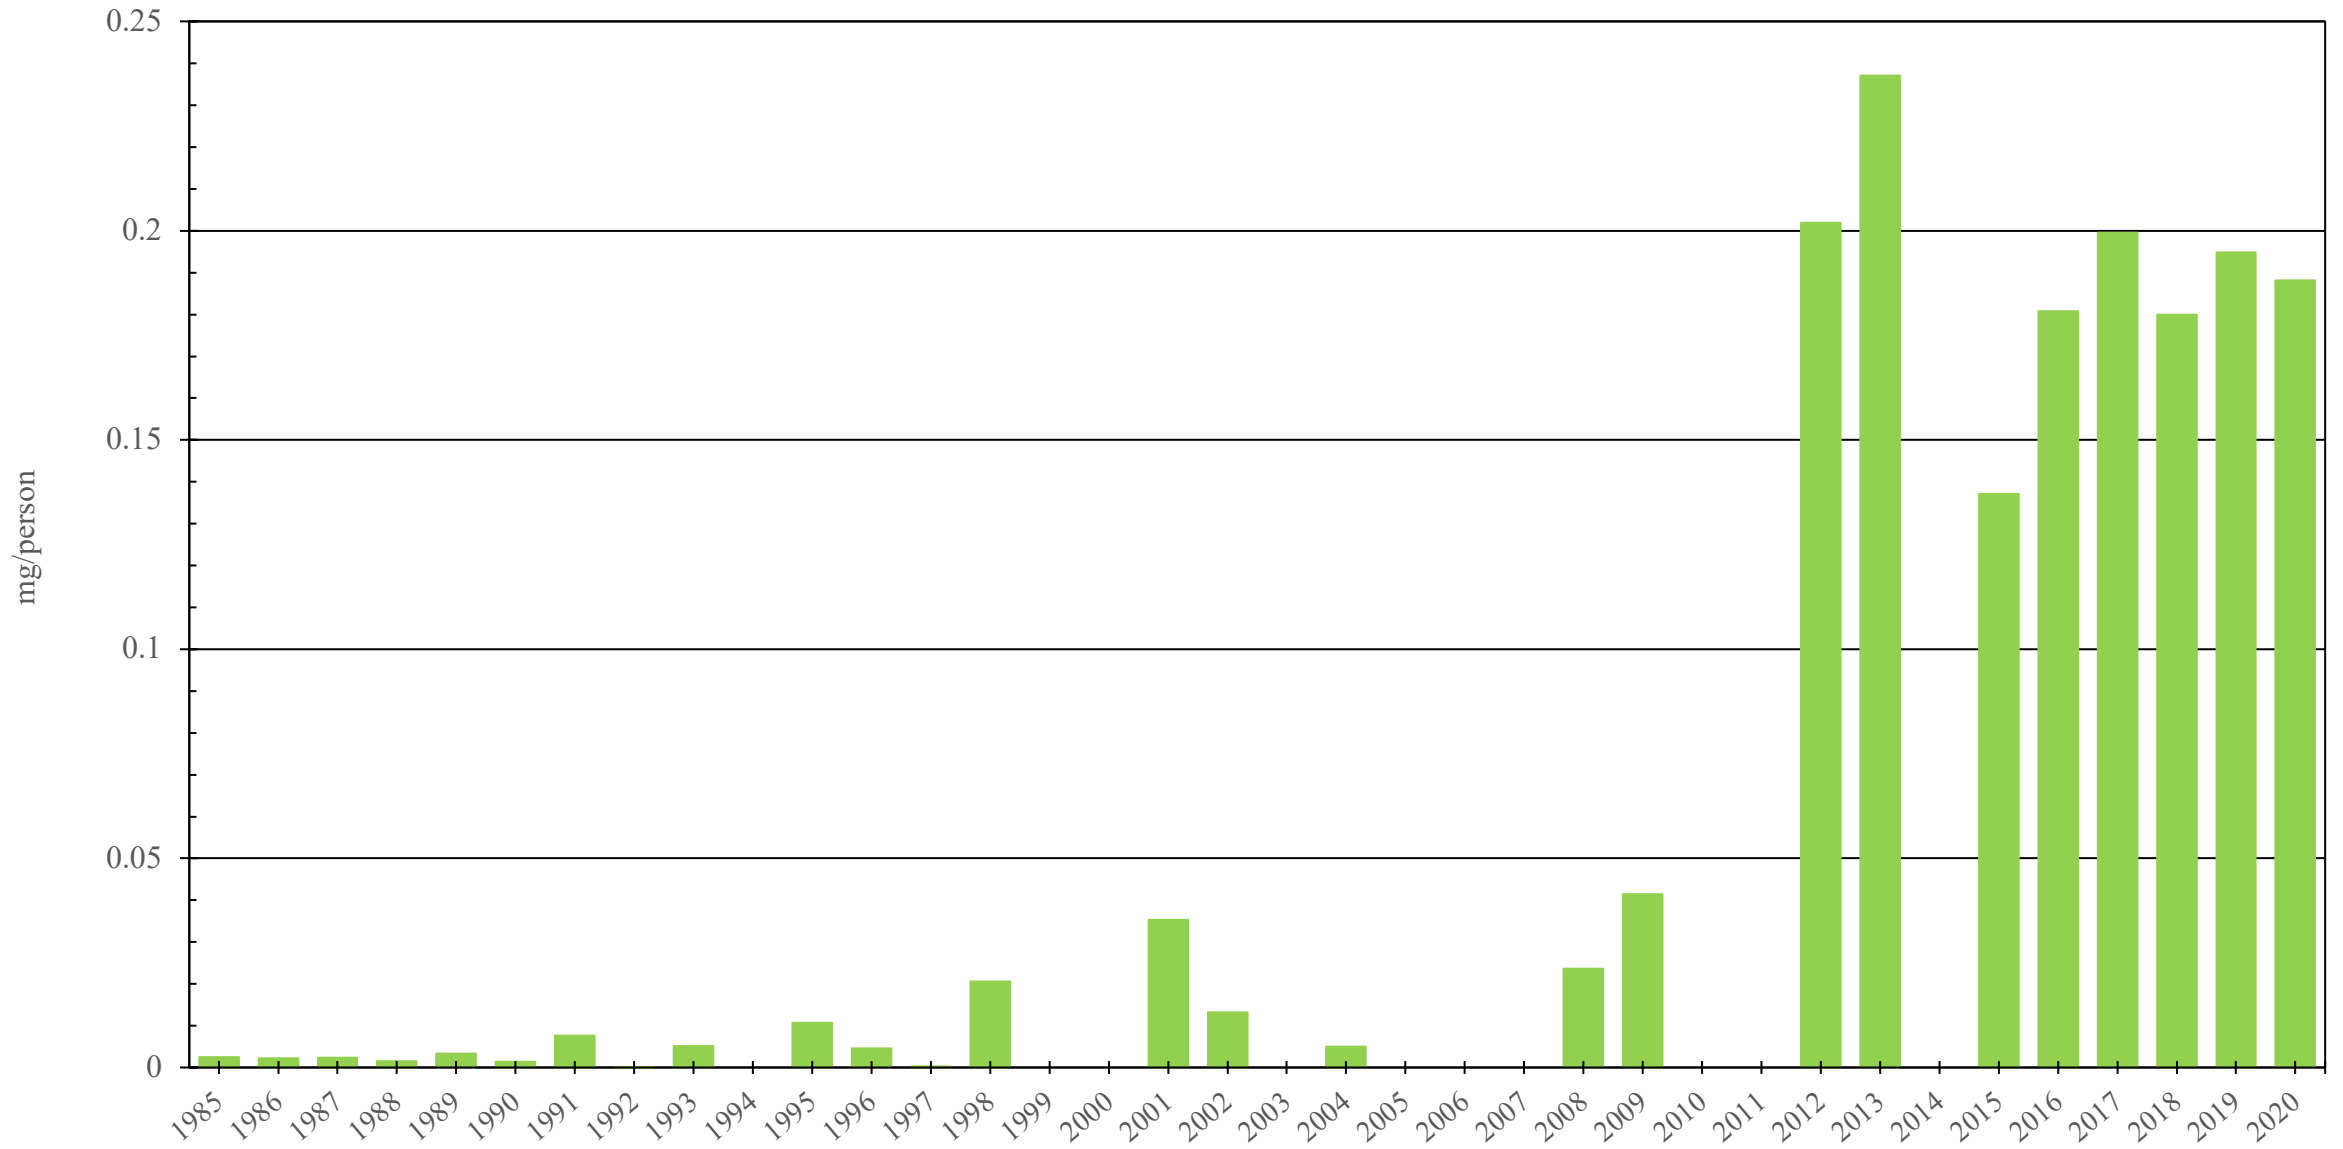

# Romania

Fentanyl Consumption (mg/person), 1985 - 2020

Sources: International Narcotics Control Board (data); The World Bank (population)

Created by: Walther Global Palliative Care & Supportive Oncology, Indiana University Simon Comprehensive Cancer Center, 2022