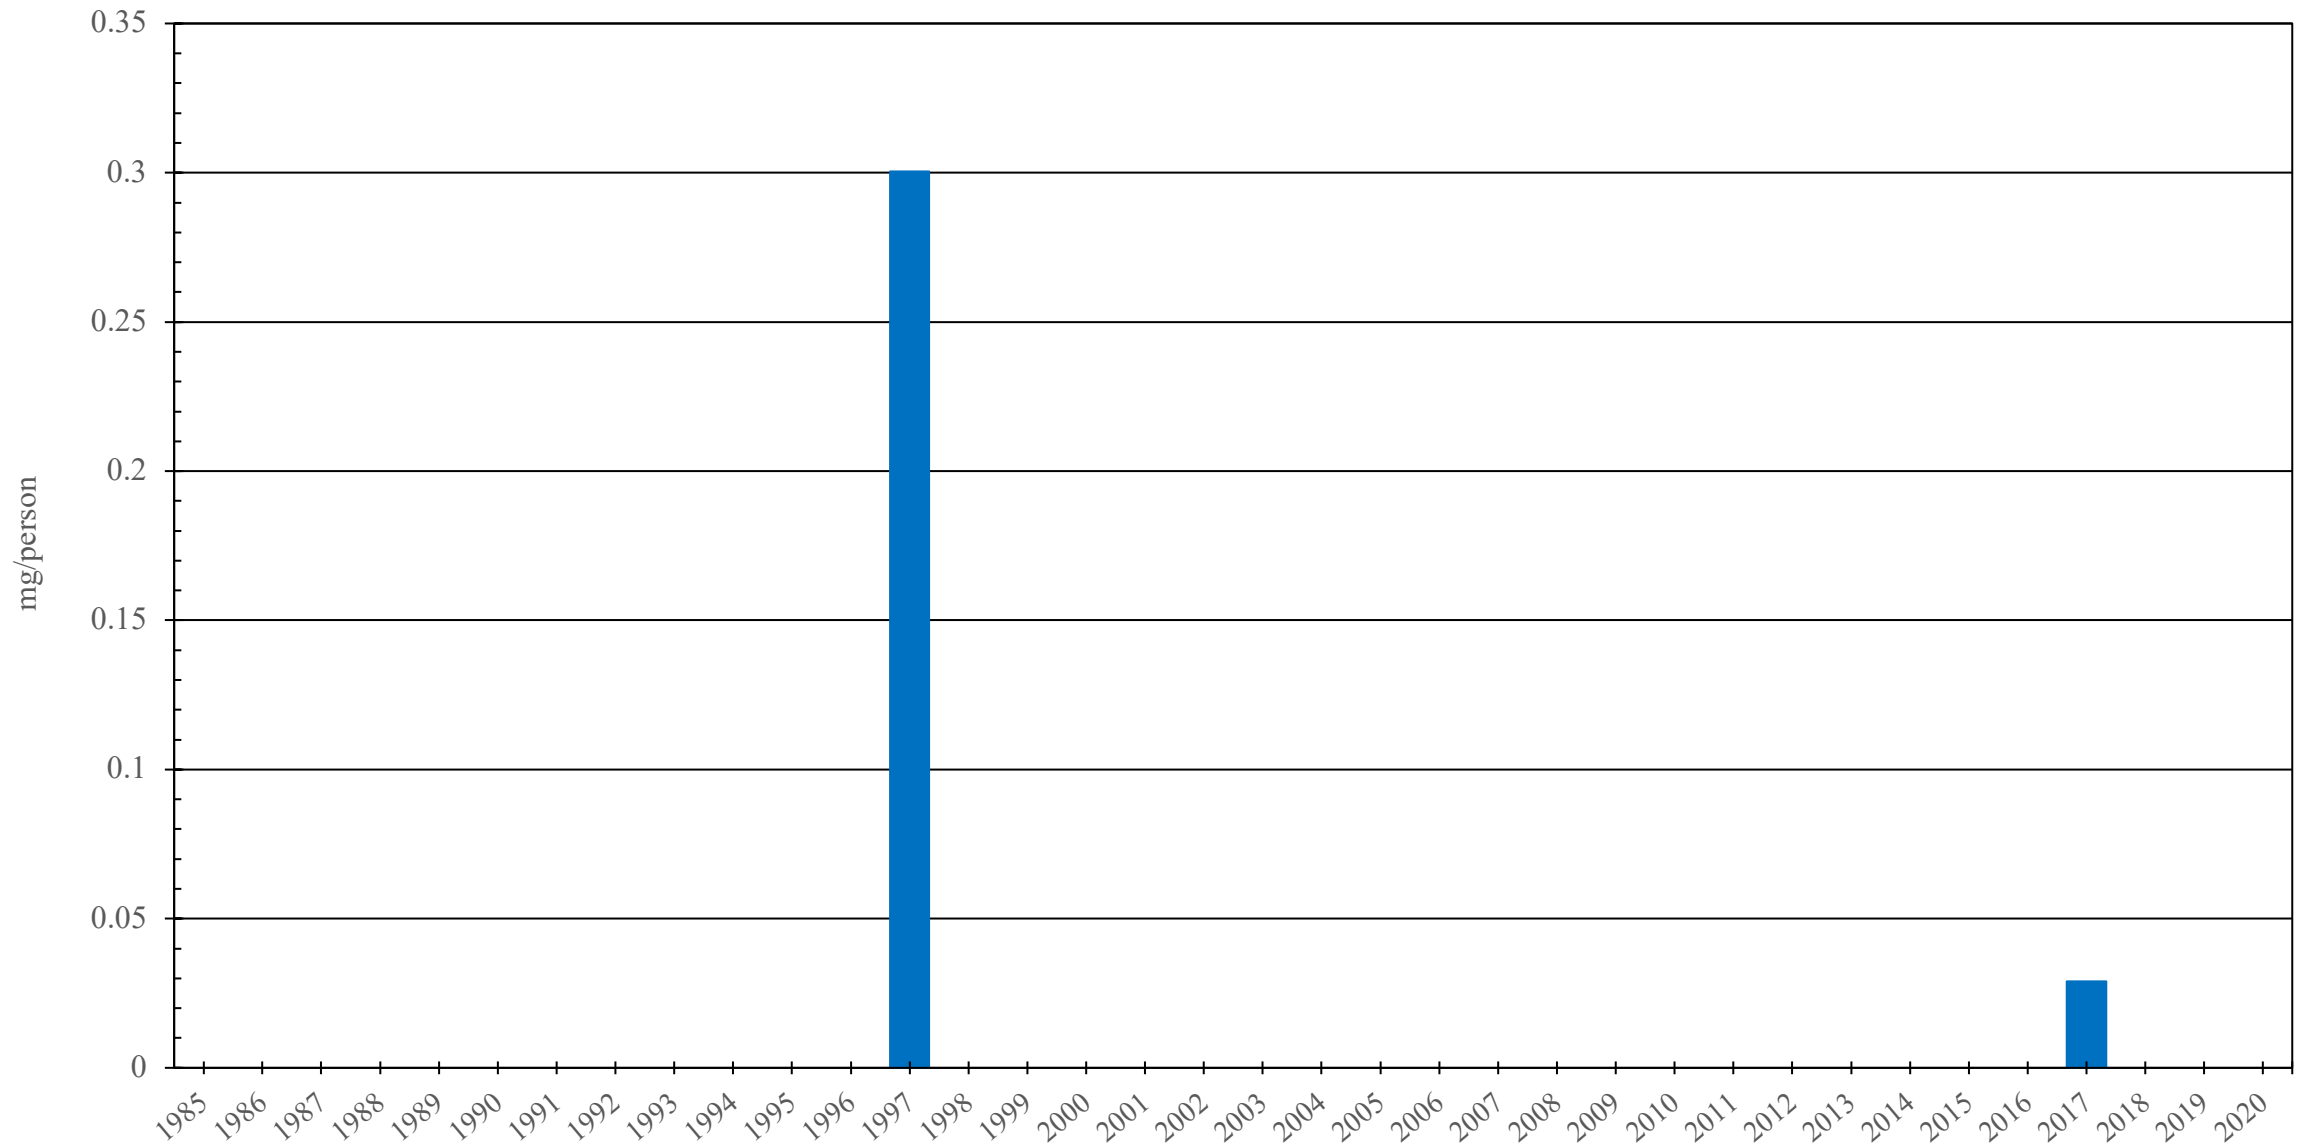

# North Macedonia

Pethidine Consumption (mg/person), 1985 - 2020

Sources: International Narcotics Control Board (data); The World Bank (population)

Created by: Walther Global Palliative Care & Supportive Oncology, Indiana University Simon Comprehensive Cancer Center, 2022