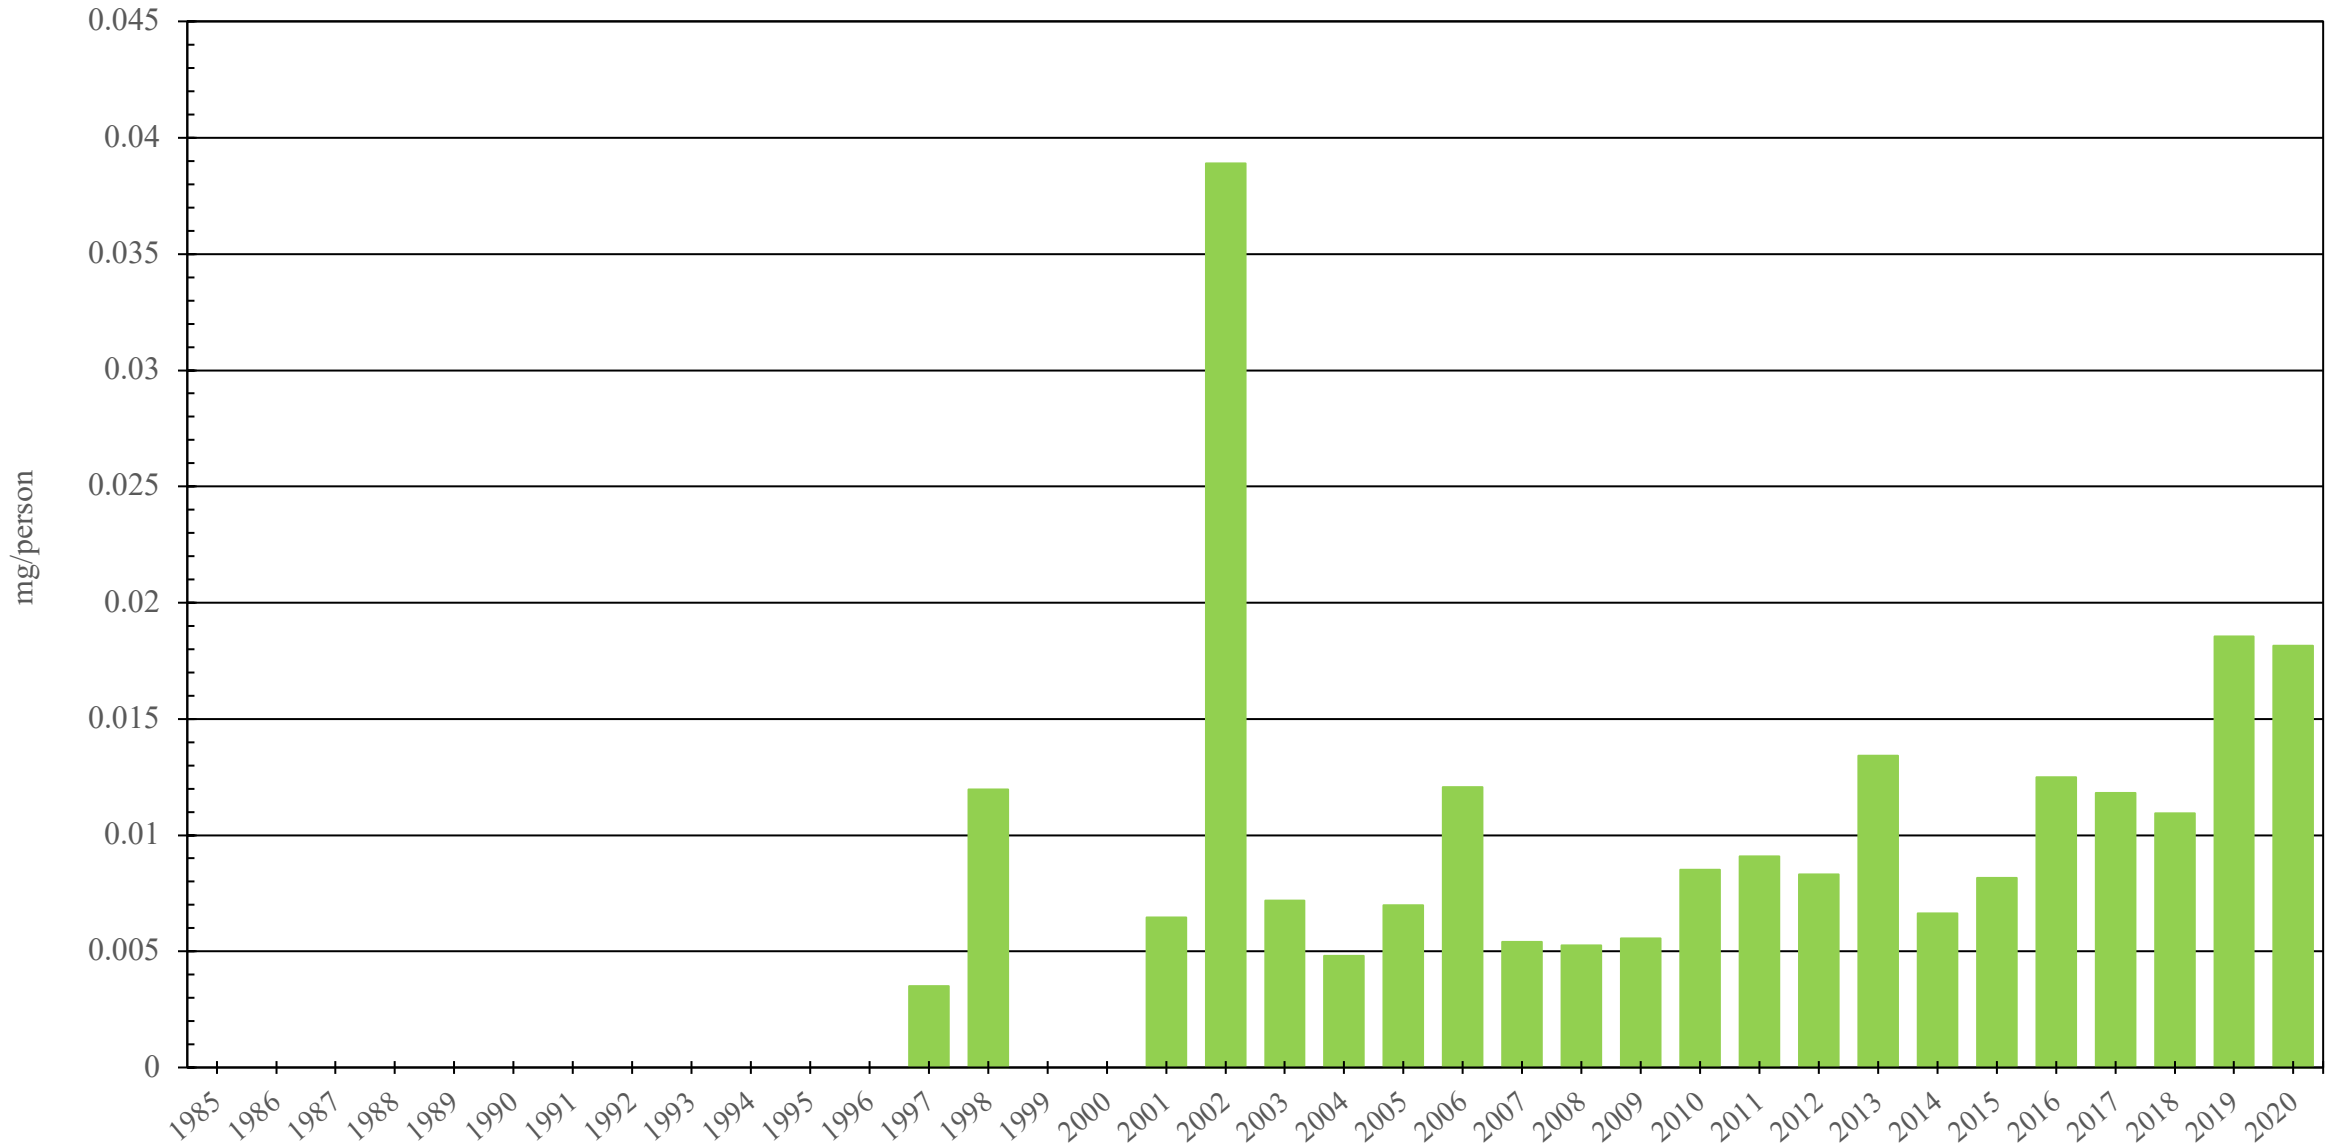

North Macedonia

Fentanyl Consumption (mg/person), 1985 - 2020

Sources: International Narcotics Control Board (data); The World Bank (population)

Created by: Walther Global Palliative Care & Supportive Oncology, Indiana University Simon Comprehensive Cancer Center, 2022