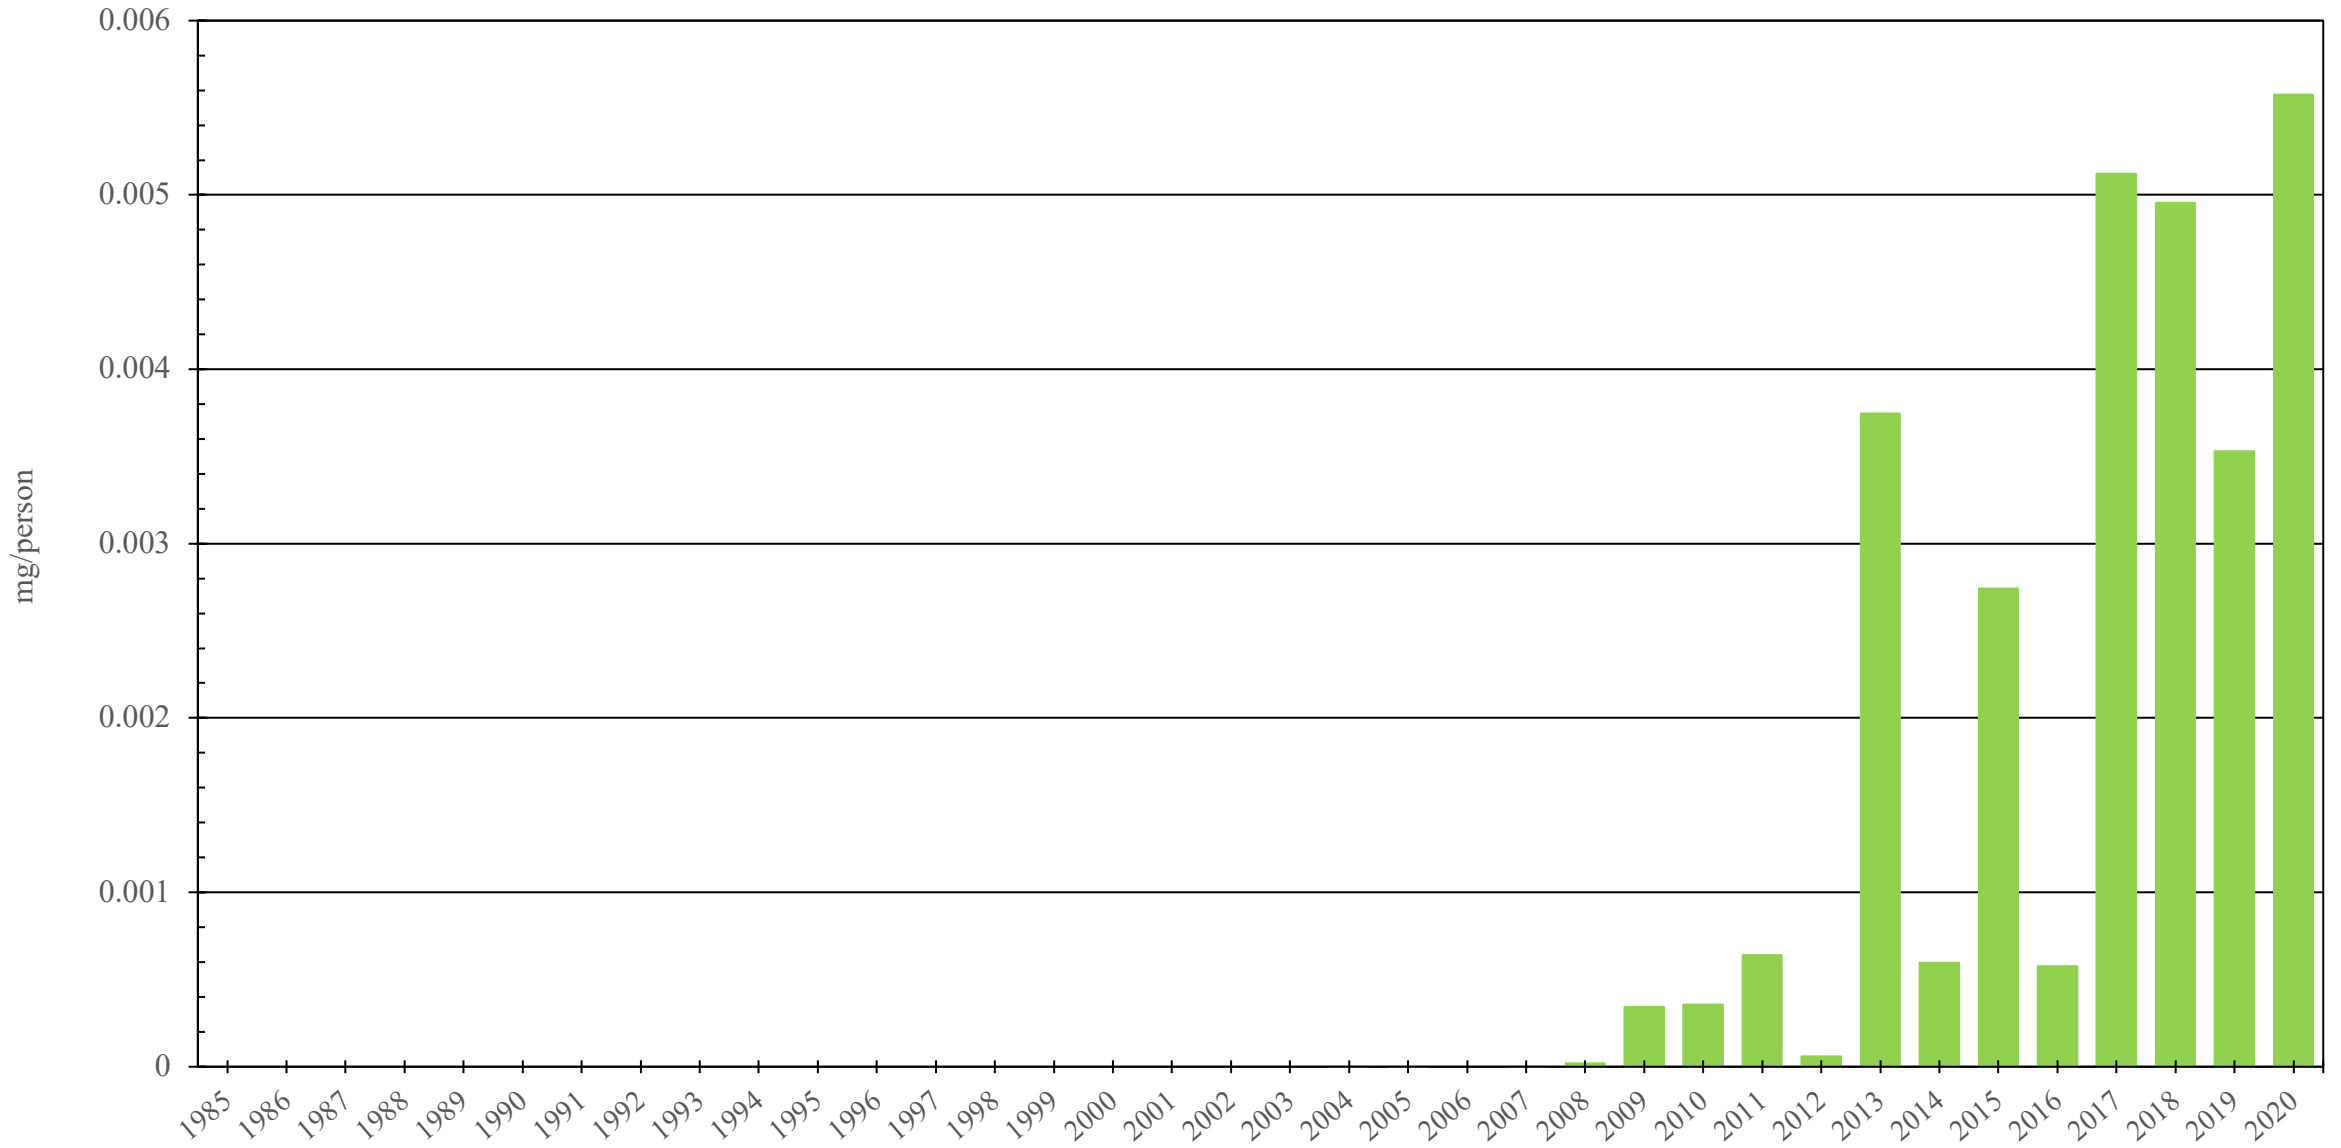

Nepal

Fentanyl Consumption (mg/person), 1985 - 2020

Sources: International Narcotics Control Board (data); The World Bank (population)

Created by: Walther Global Palliative Care & Supportive Oncology, Indiana University Simon Comprehensive Cancer Center, 2022