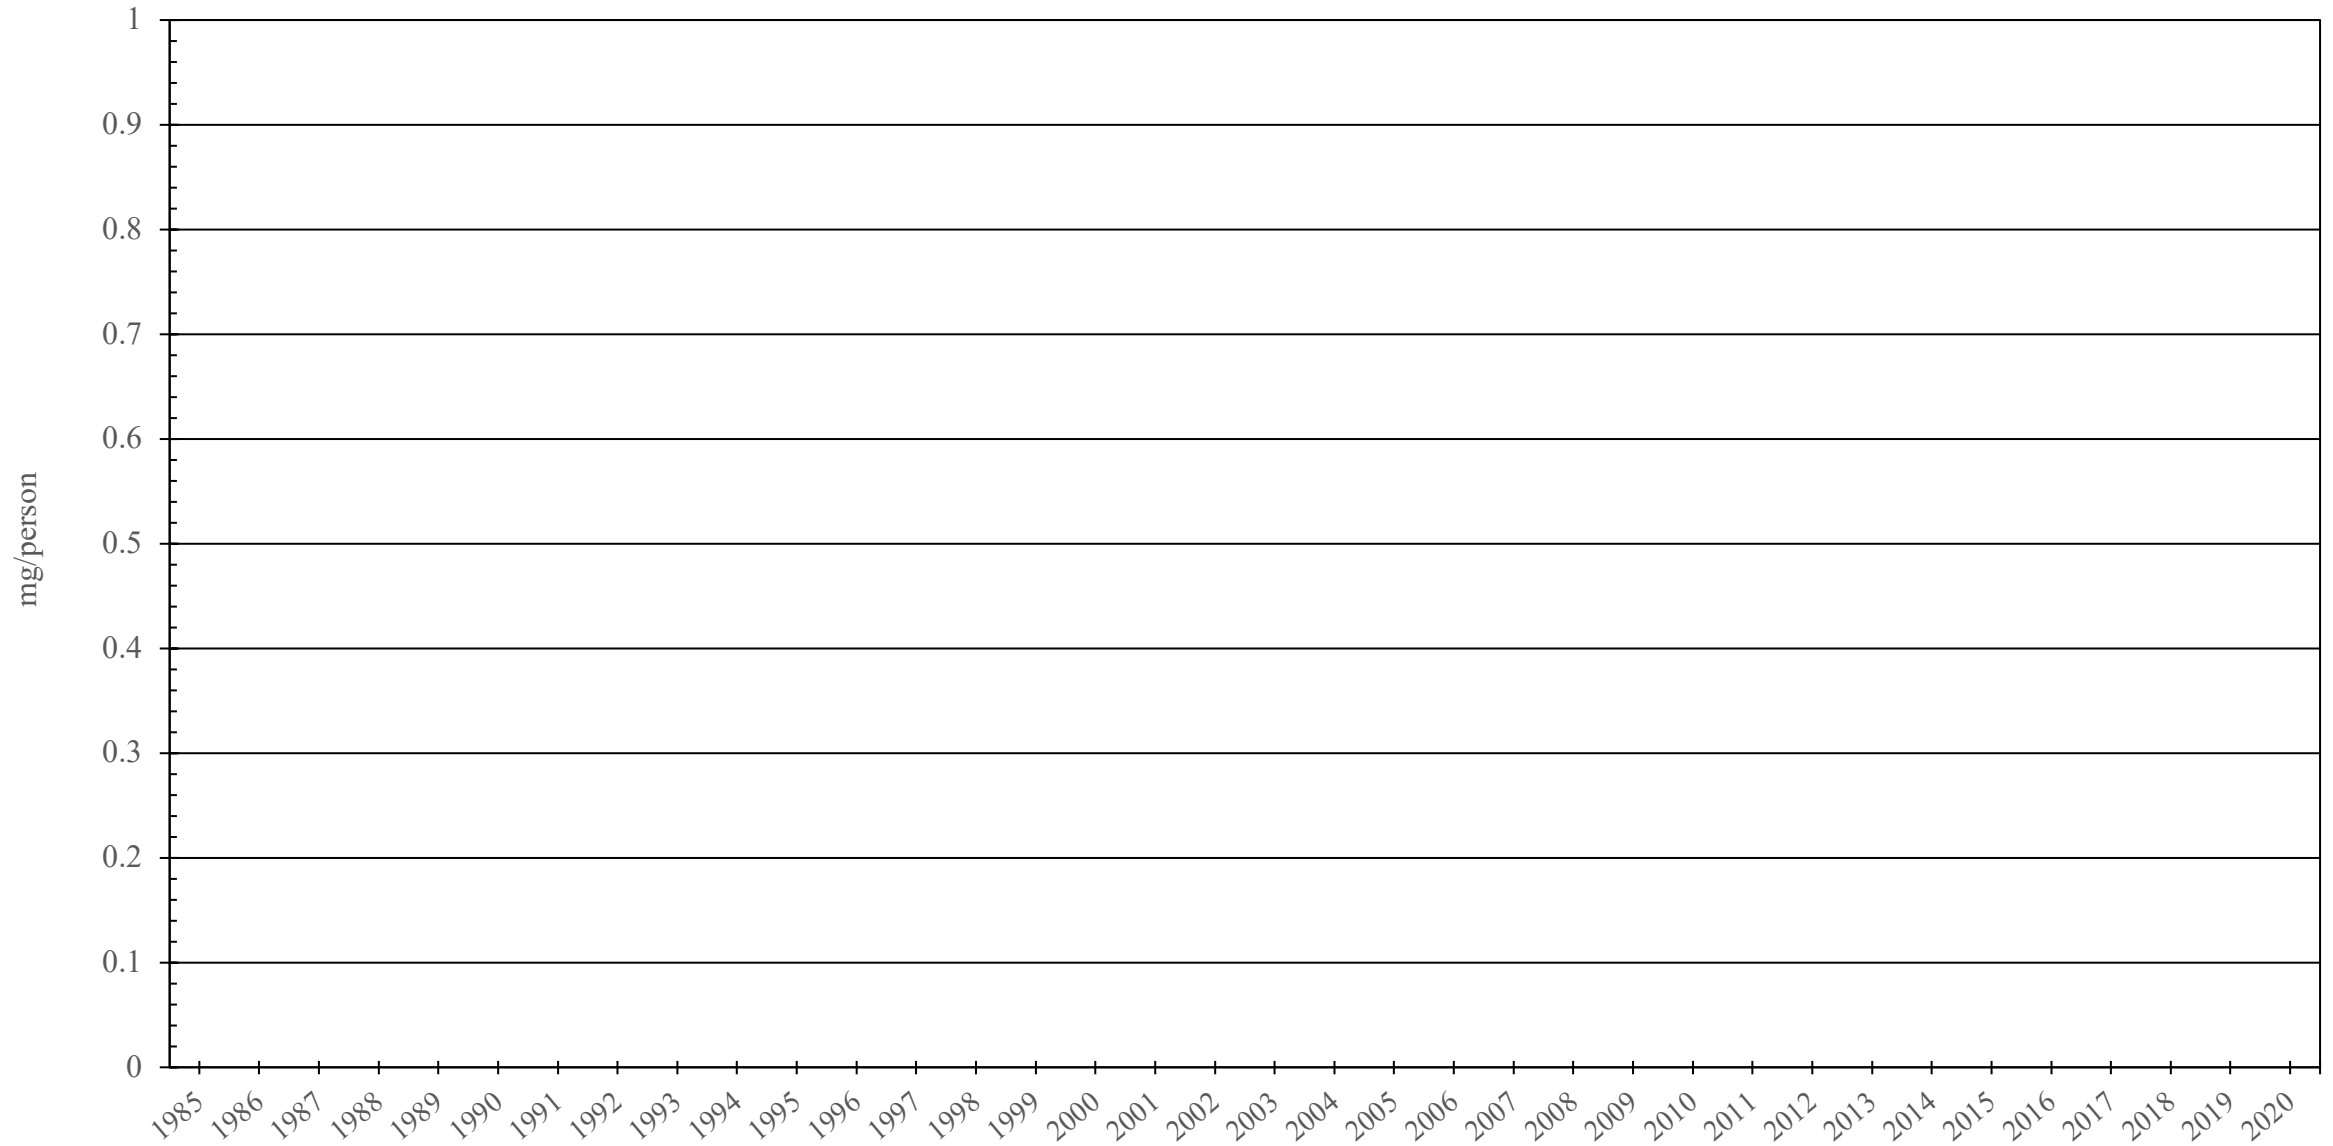

# Nauru

Oxycodone Consumption (mg/person), 1985 - 2020

Sources: International Narcotics Control Board (data); The World Bank (population)

Created by: Walther Global Palliative Care & Supportive Oncology, Indiana University Simon Comprehensive Cancer Center, 2022