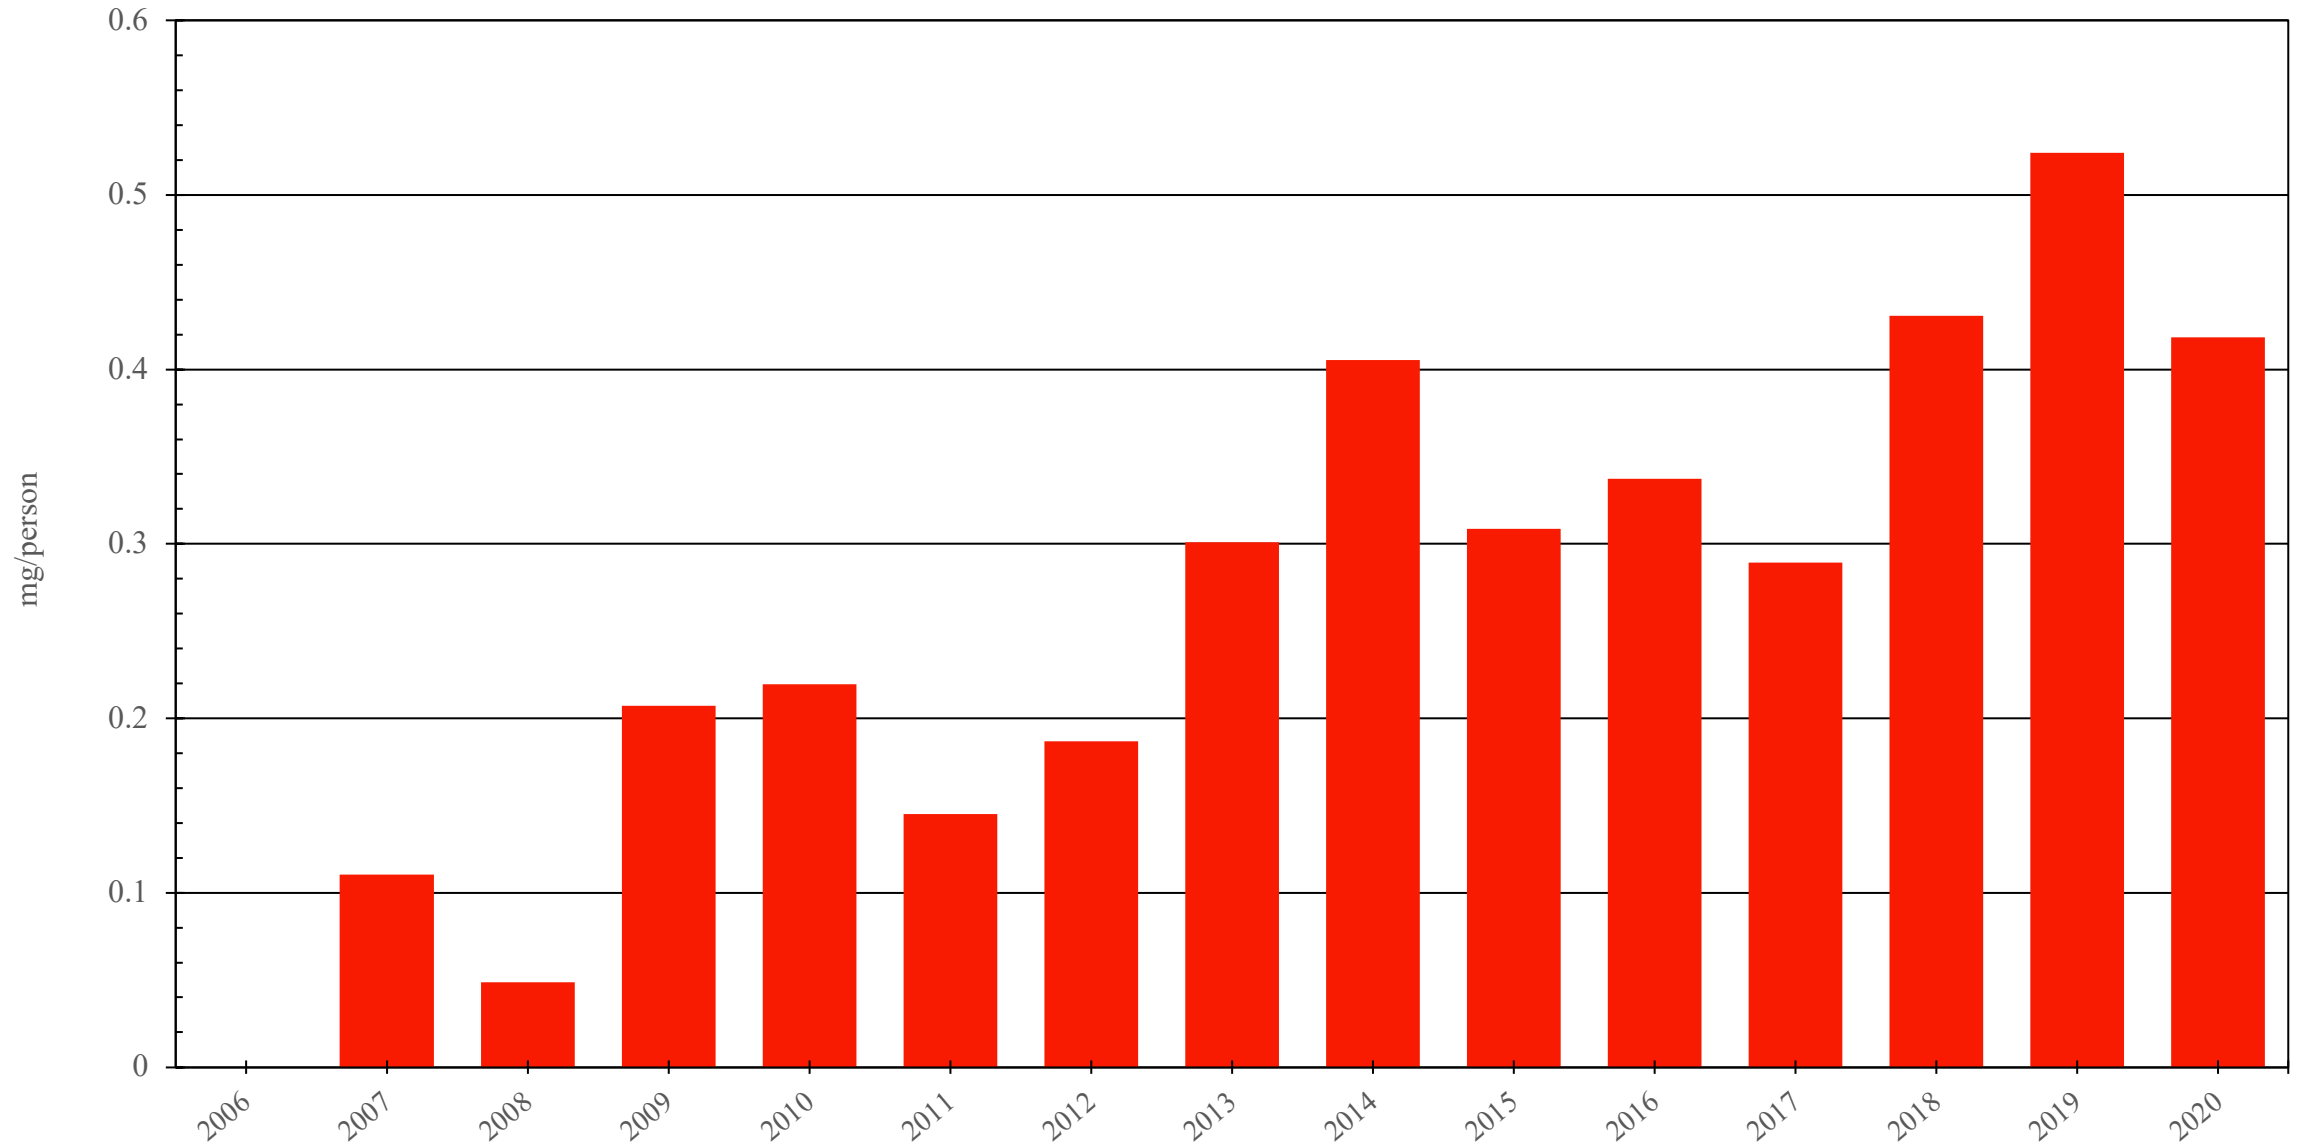

# Montenegro

Morphine Consumption (mg/person), 2006 - 2020

Sources: International Narcotics Control Board (data); The World Bank (population)

Created by: Walther Global Palliative Care & Supportive Oncology, Indiana University Simon Comprehensive Cancer Center, 2022