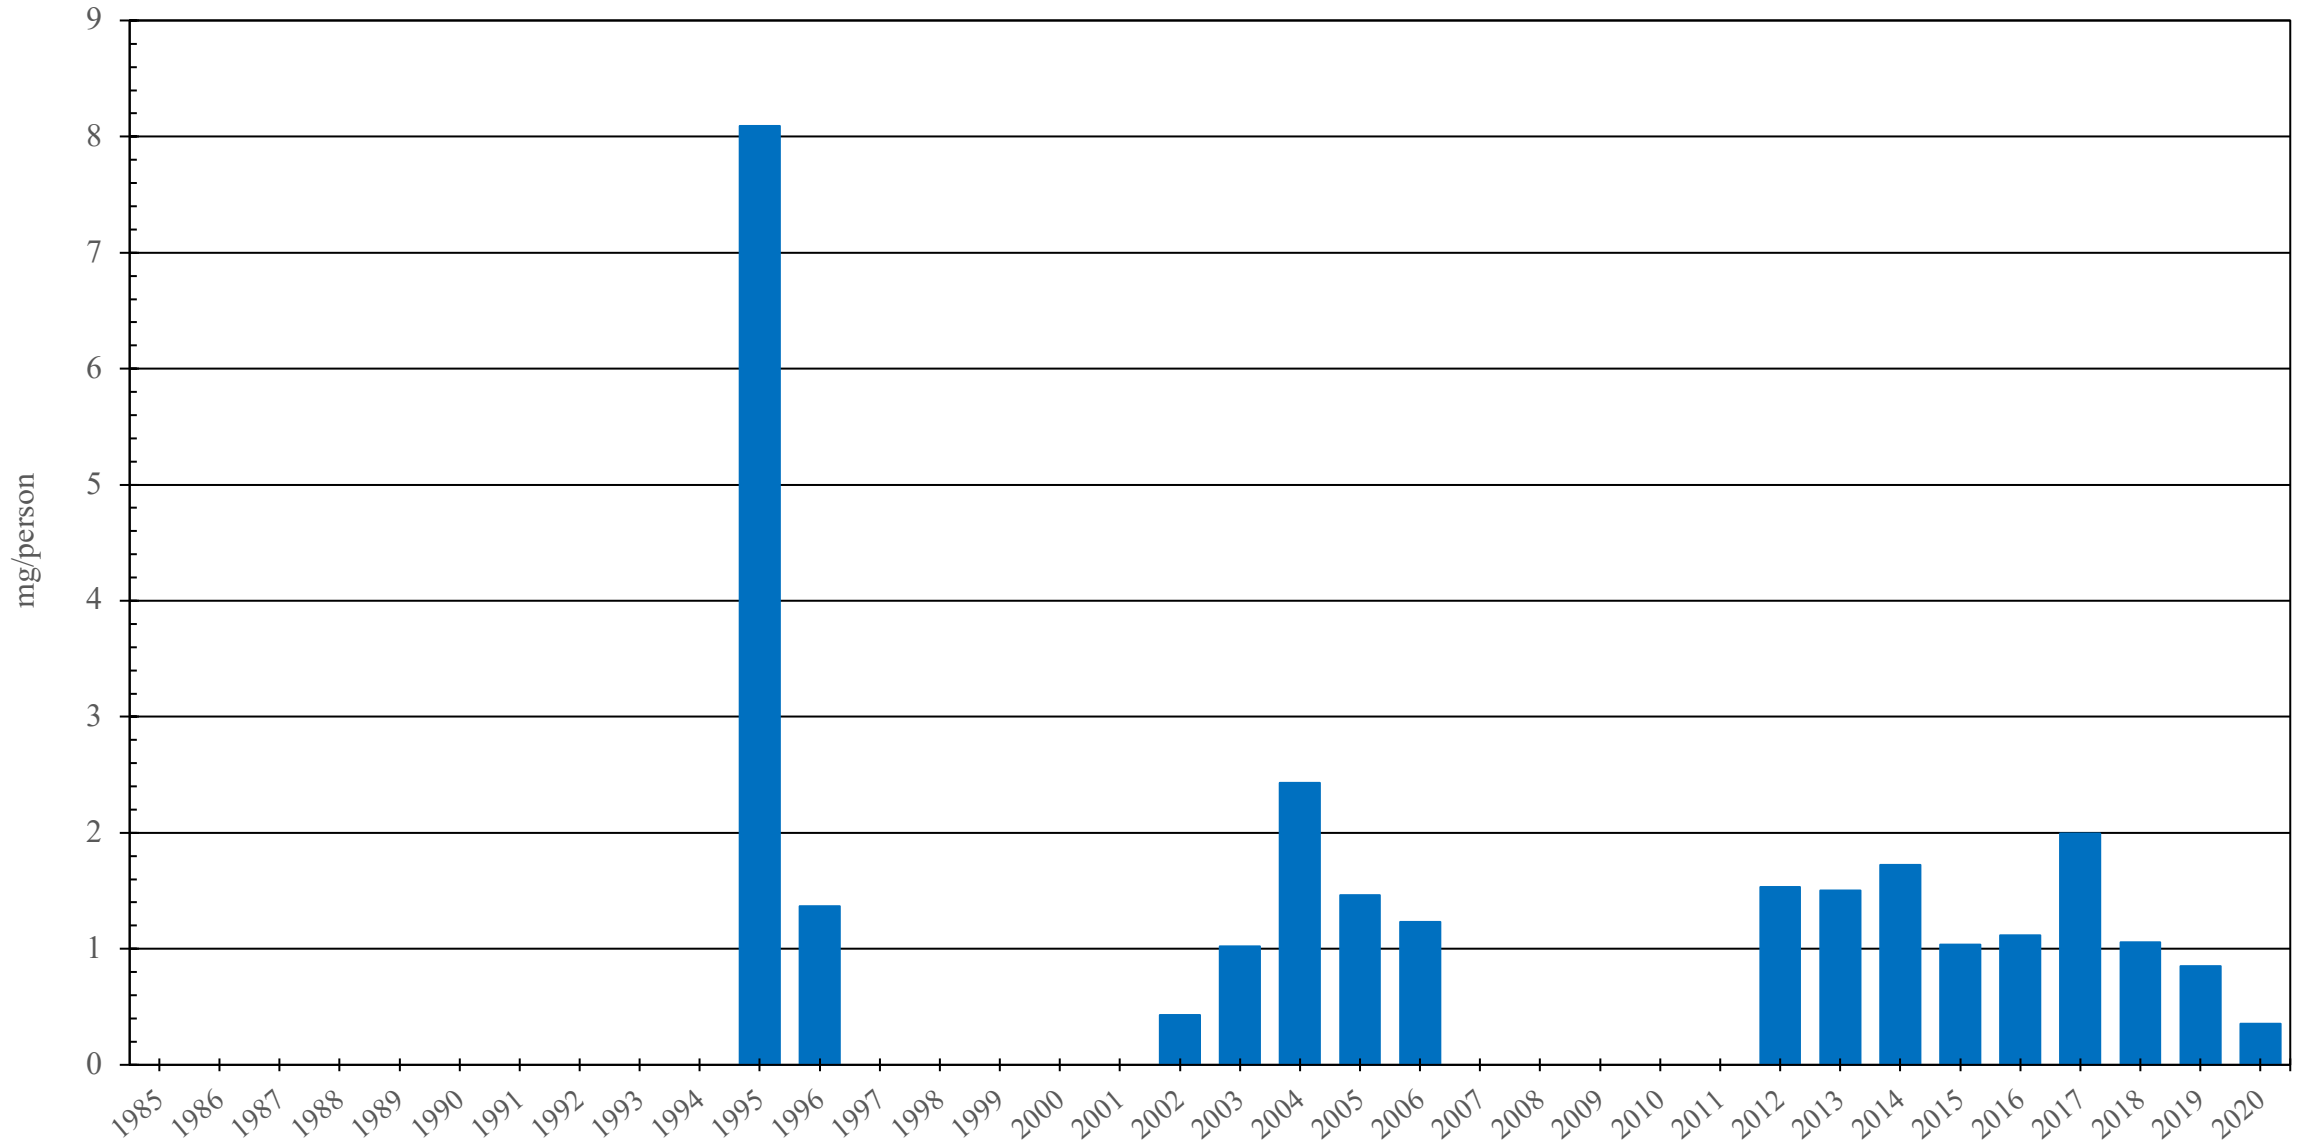

# Micronesia Federated States

Pethidine Consumption (mg/person), 1985 - 2020

Sources: International Narcotics Control Board (data); The World Bank (population)

Created by: Walther Global Palliative Care & Supportive Oncology, Indiana University Simon Comprehensive Cancer Center, 2022