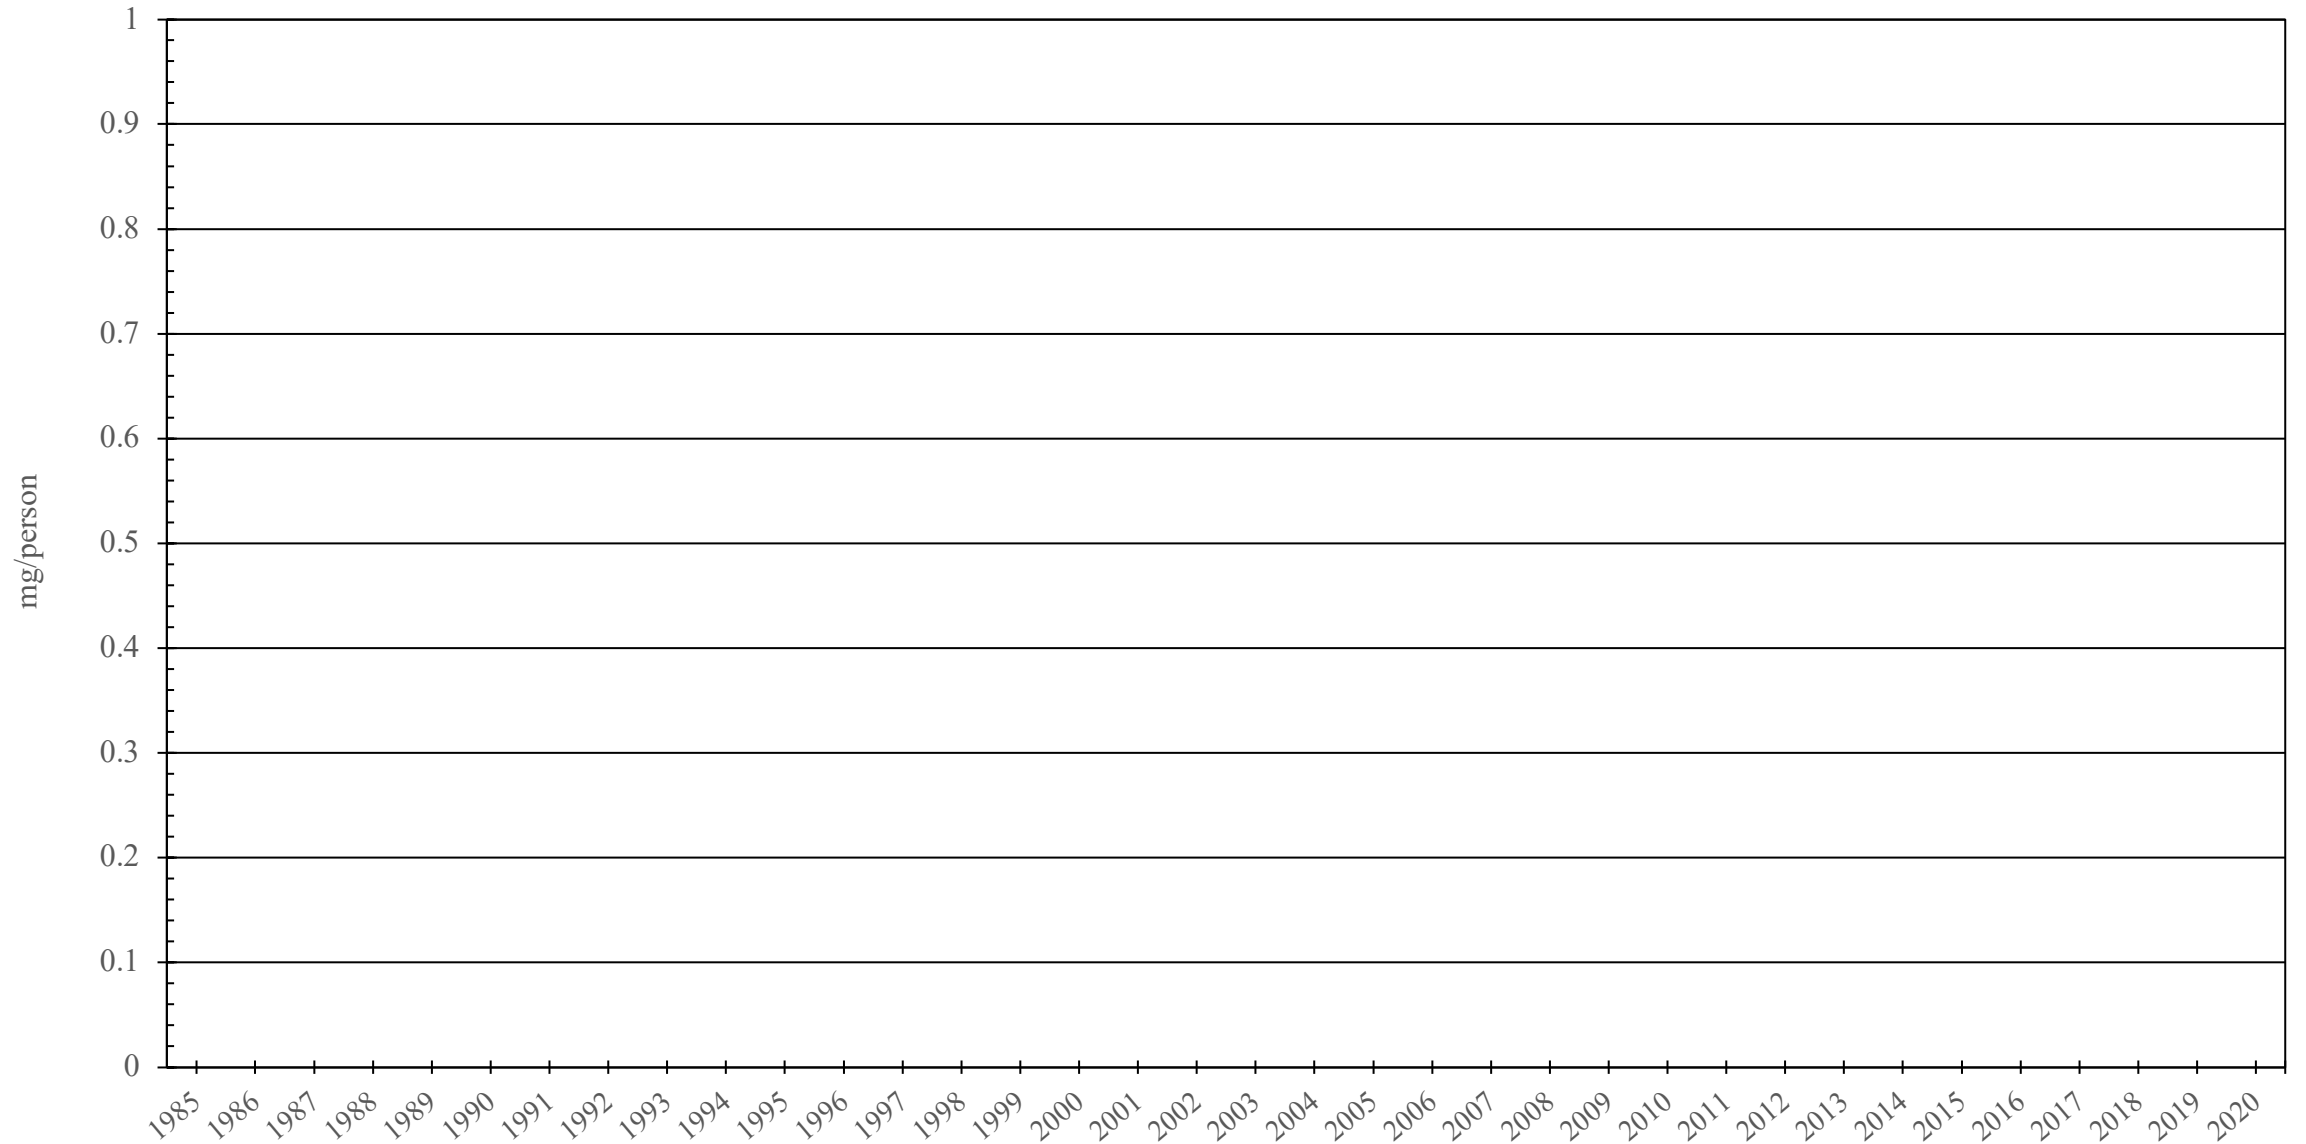

# Micronesia Federated States

Methadone Consumption (mg/person), 1985 - 2020

Sources: International Narcotics Control Board (data); The World Bank (population)

Created by: Walther Global Palliative Care & Supportive Oncology, Indiana University Simon Comprehensive Cancer Center, 2022