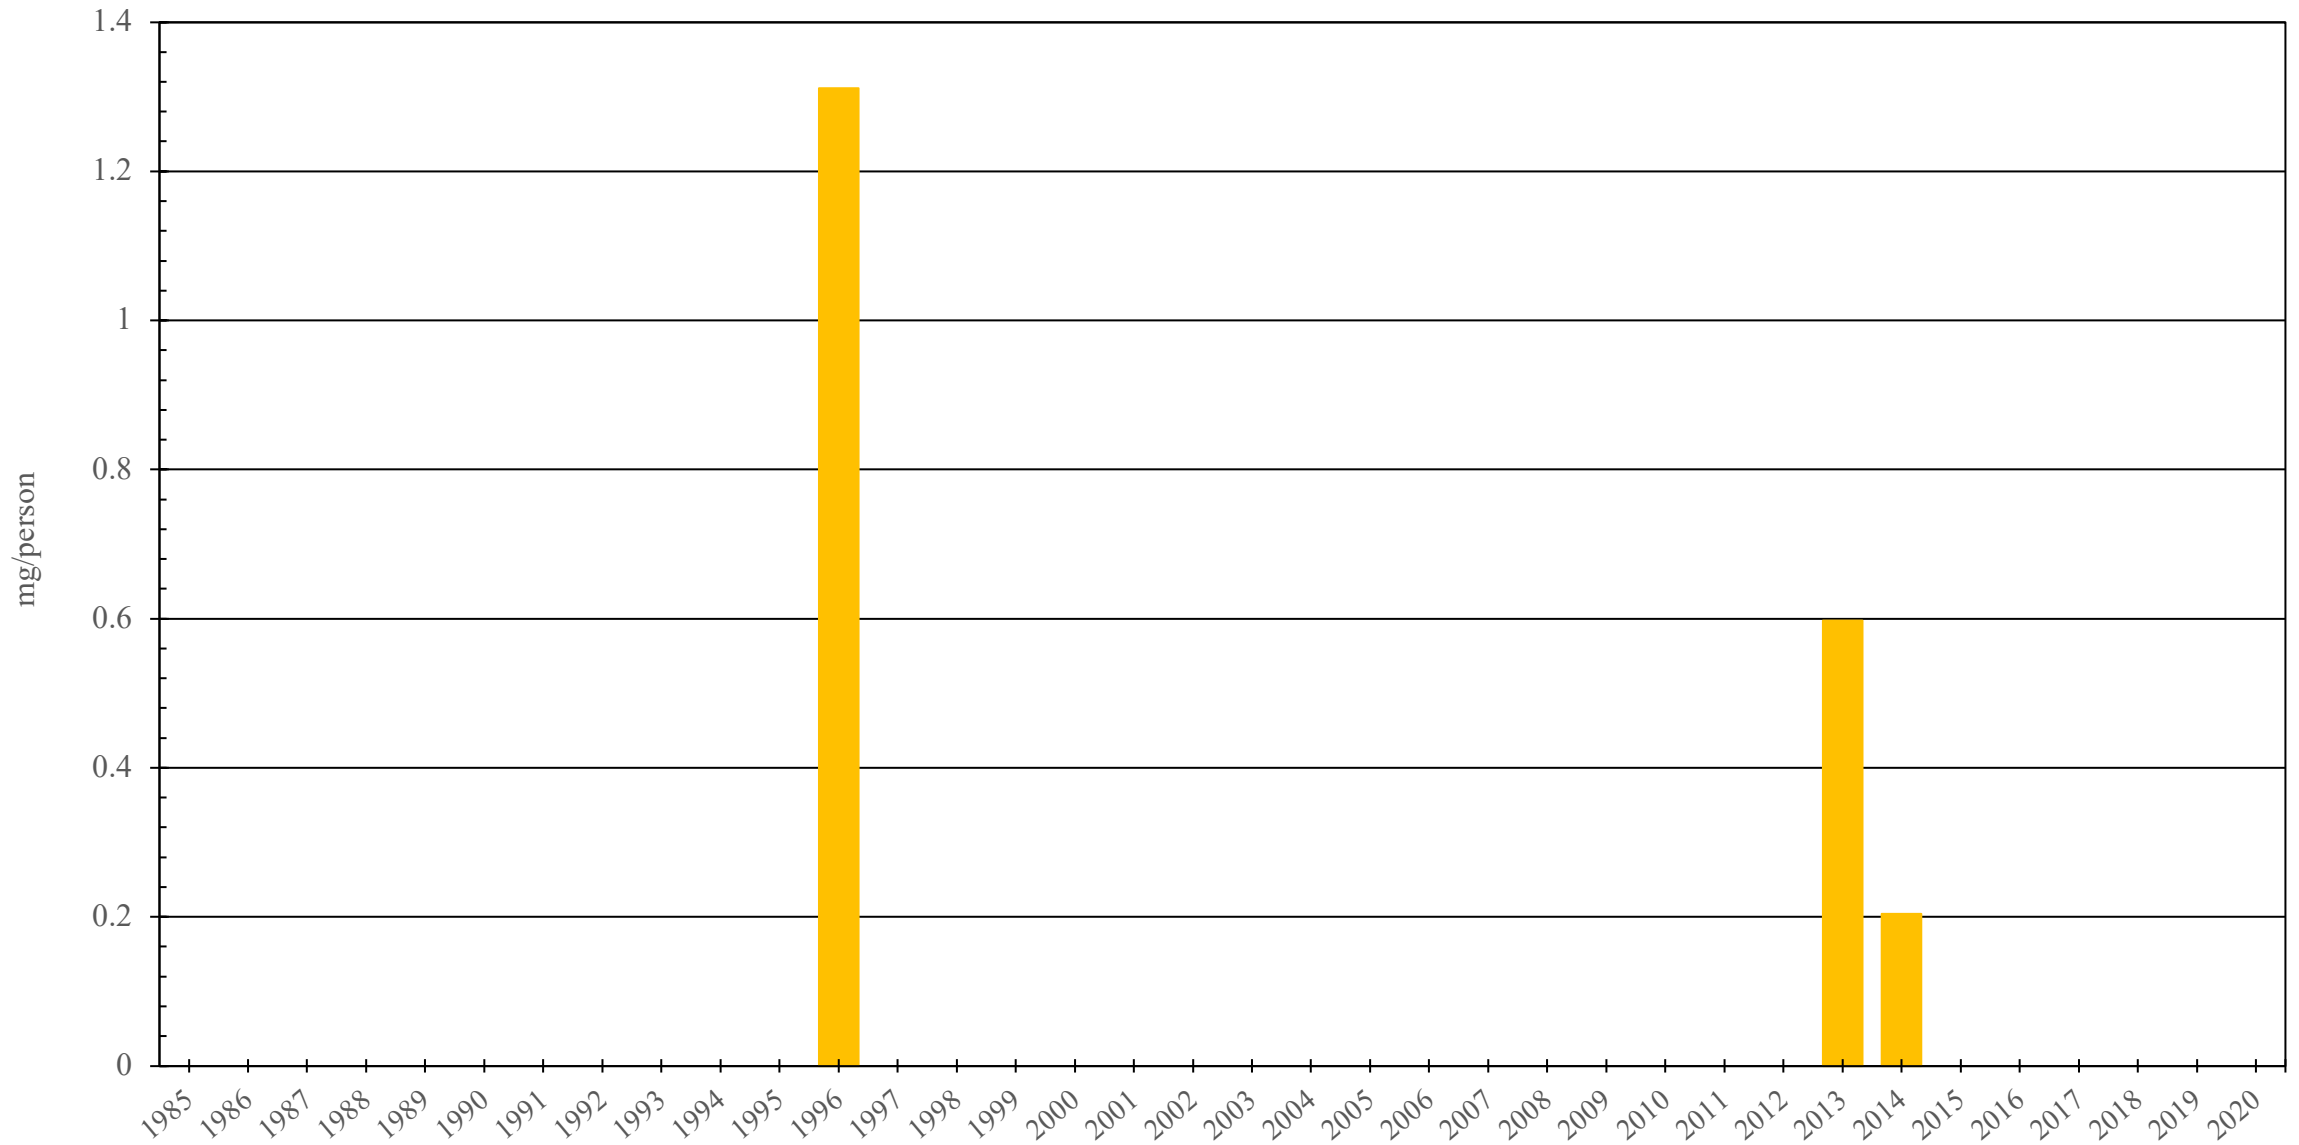

Mexico

Codeine Consumption (mg/person), 1985 - 2020

Sources: International Narcotics Control Board (data); The World Bank (population)

Created by: Walther Global Palliative Care & Supportive Oncology, Indiana University Simon Comprehensive Cancer Center, 2022