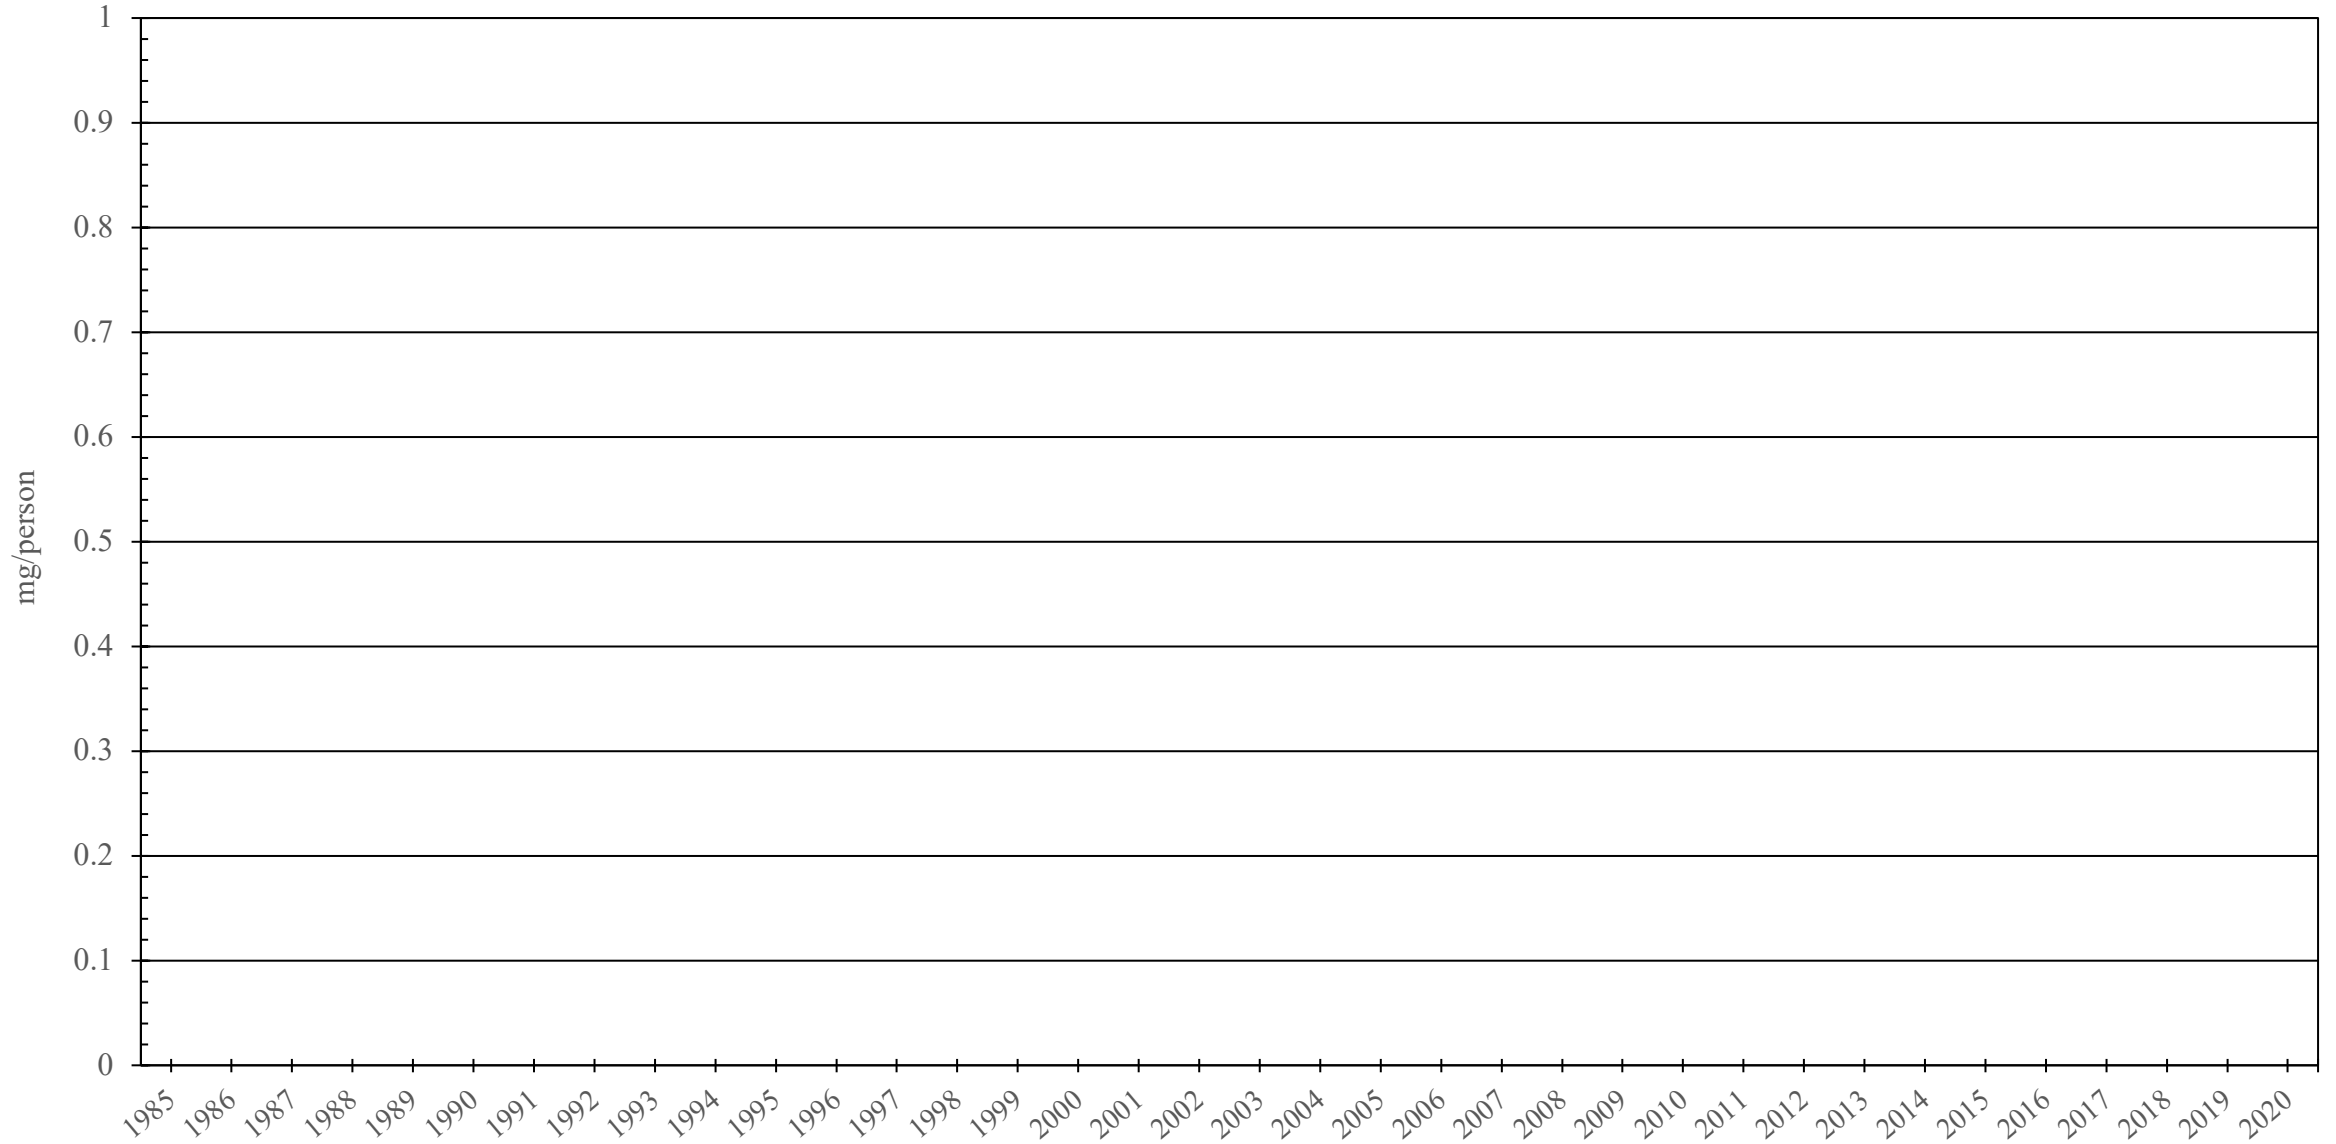

# Malawi

Oxycodone Consumption (mg/person), 1985 - 2020

Sources: International Narcotics Control Board (data); The World Bank (population)

Created by: Walther Global Palliative Care & Supportive Oncology, Indiana University Simon Comprehensive Cancer Center, 2022