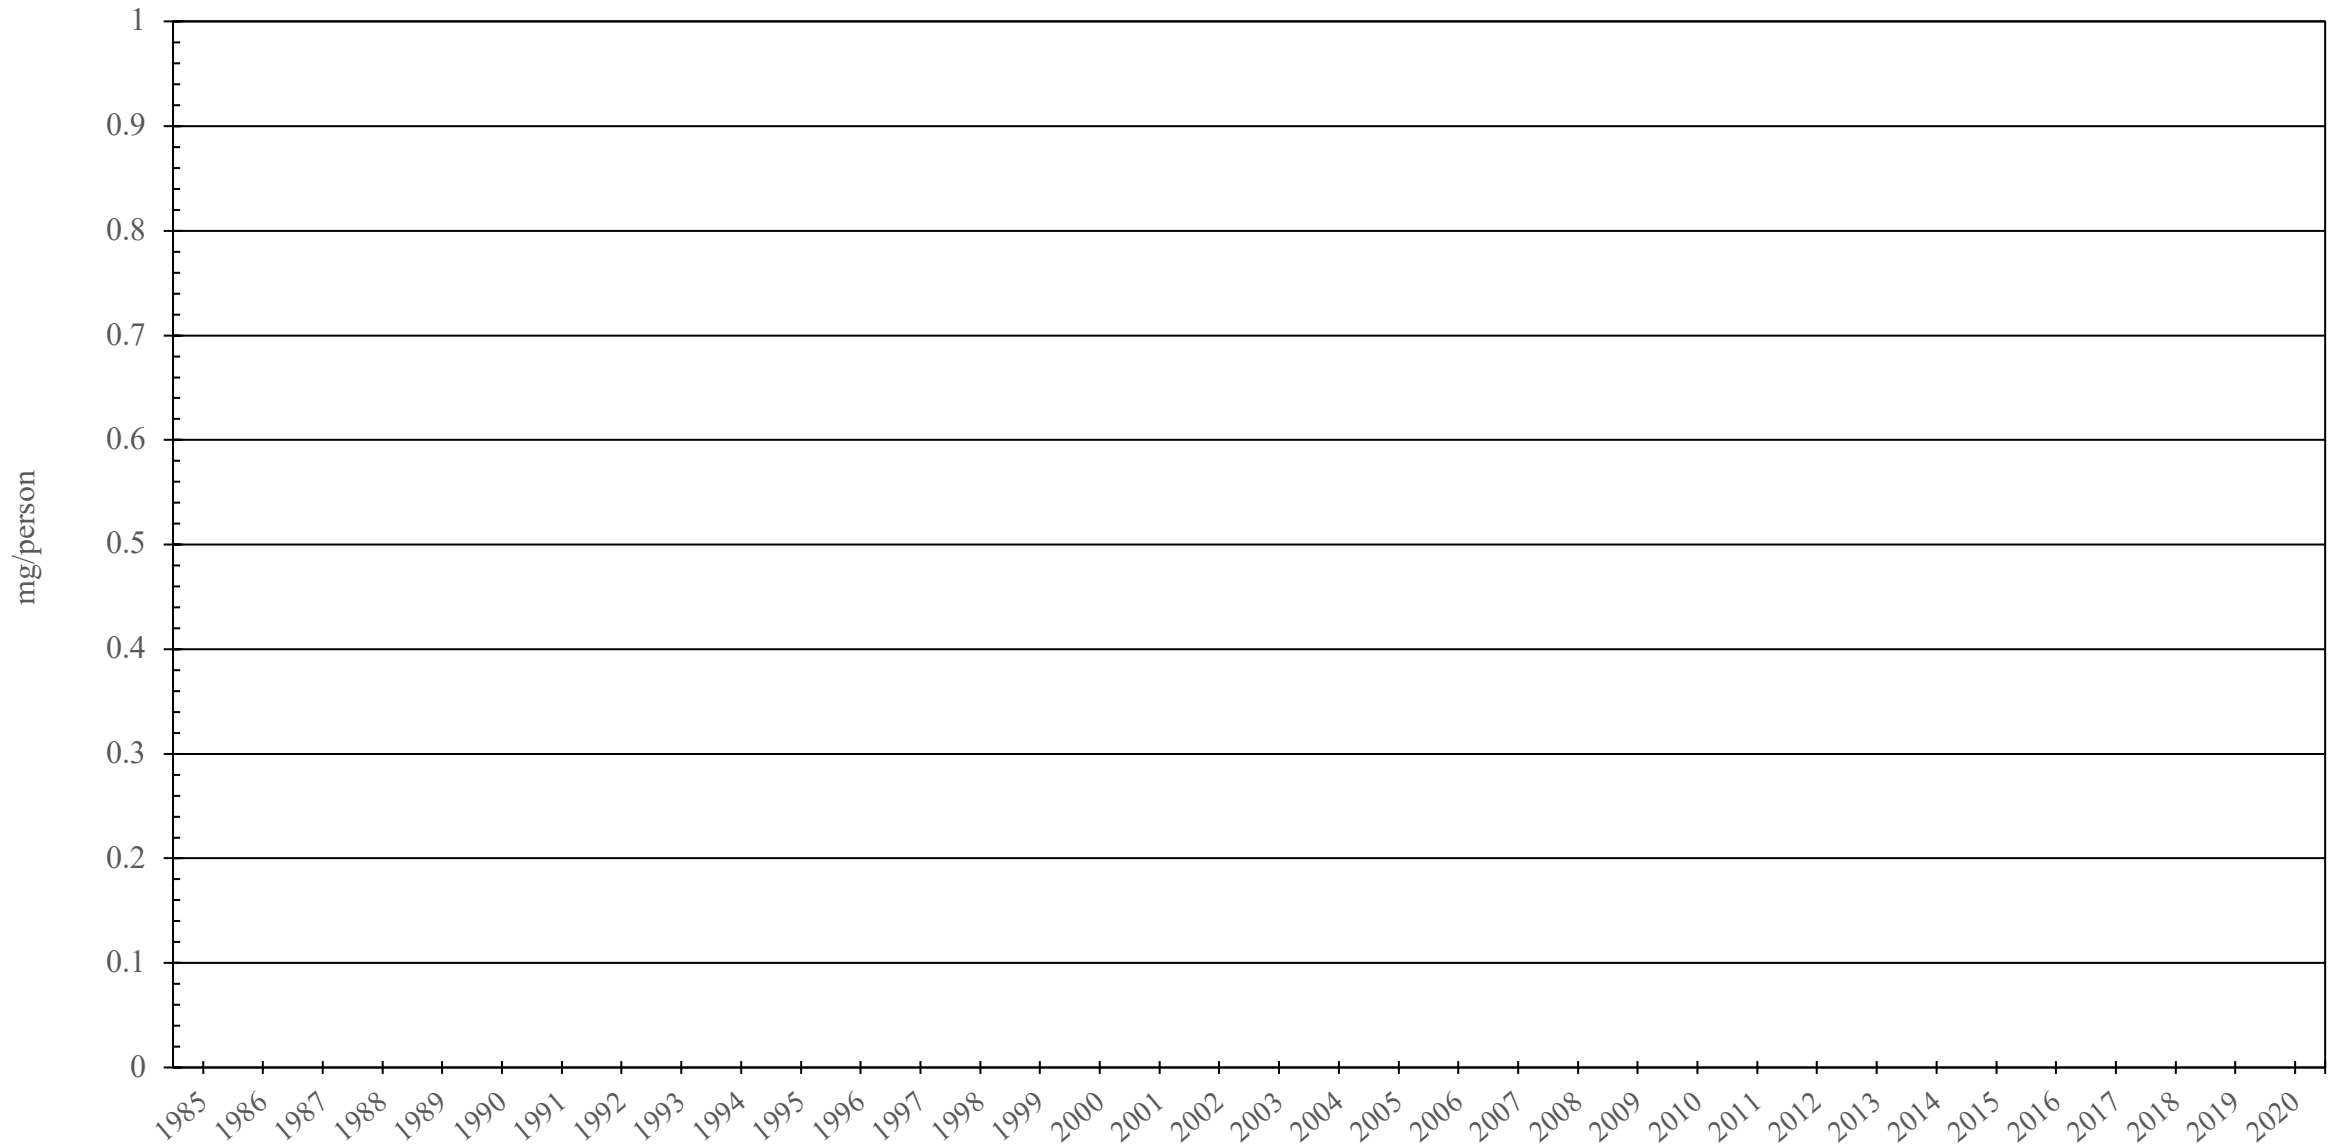

Liberia

Fentanyl Consumption (mg/person), 1985 - 2020

Sources: International Narcotics Control Board (data); The World Bank (population)

Created by: Walther Global Palliative Care & Supportive Oncology, Indiana University Simon Comprehensive Cancer Center, 2022