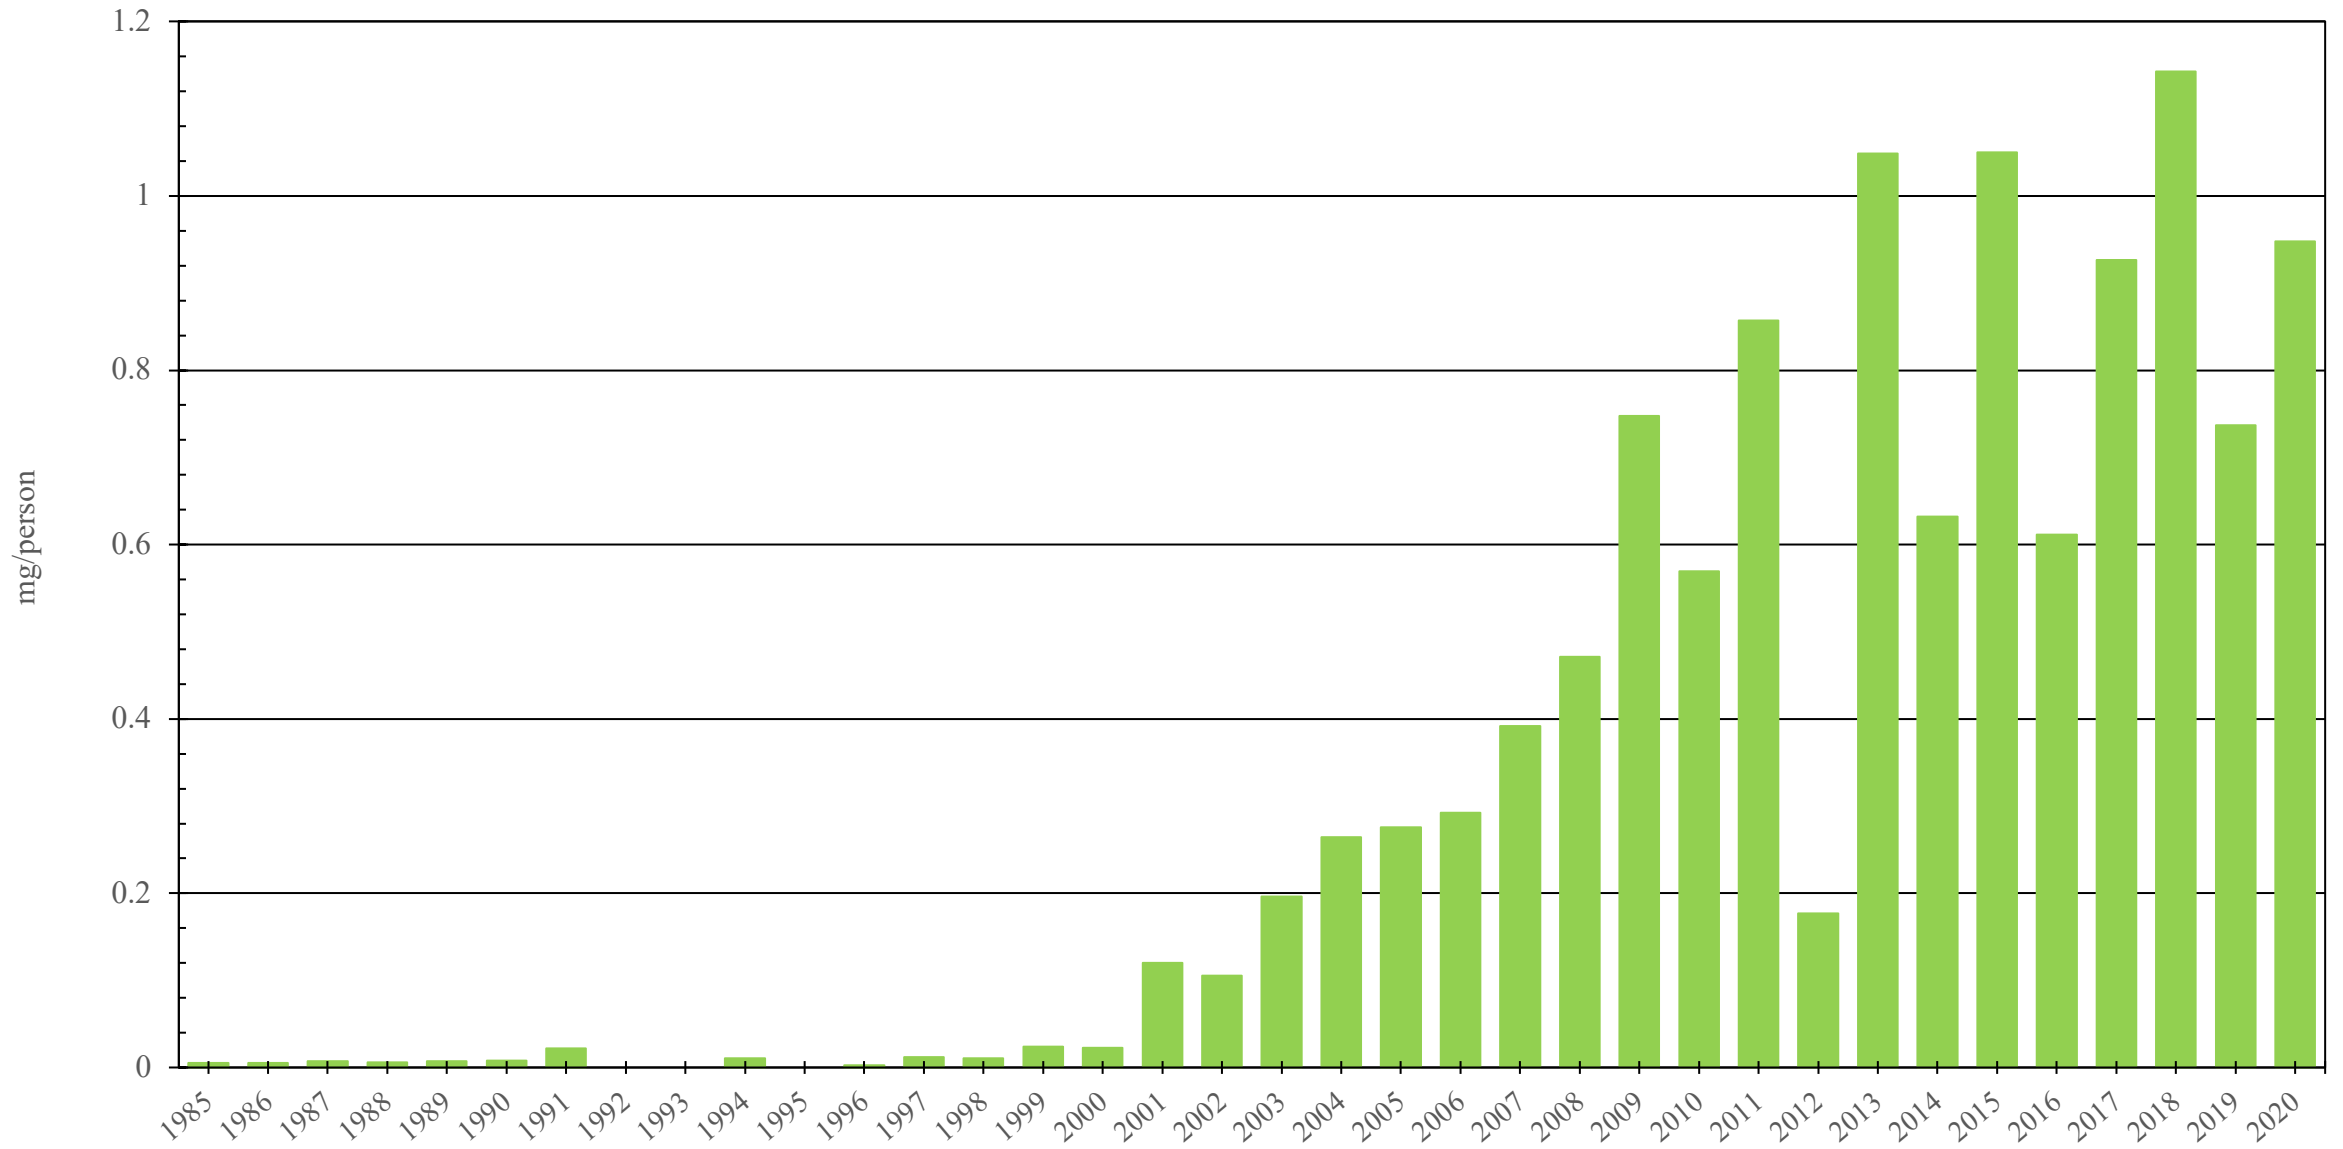

Italy

Fentanyl Consumption (mg/person), 1985 - 2020

Sources: International Narcotics Control Board (data); The World Bank (population)

Created by: Walther Global Palliative Care & Supportive Oncology, Indiana University Simon Comprehensive Cancer Center, 2022