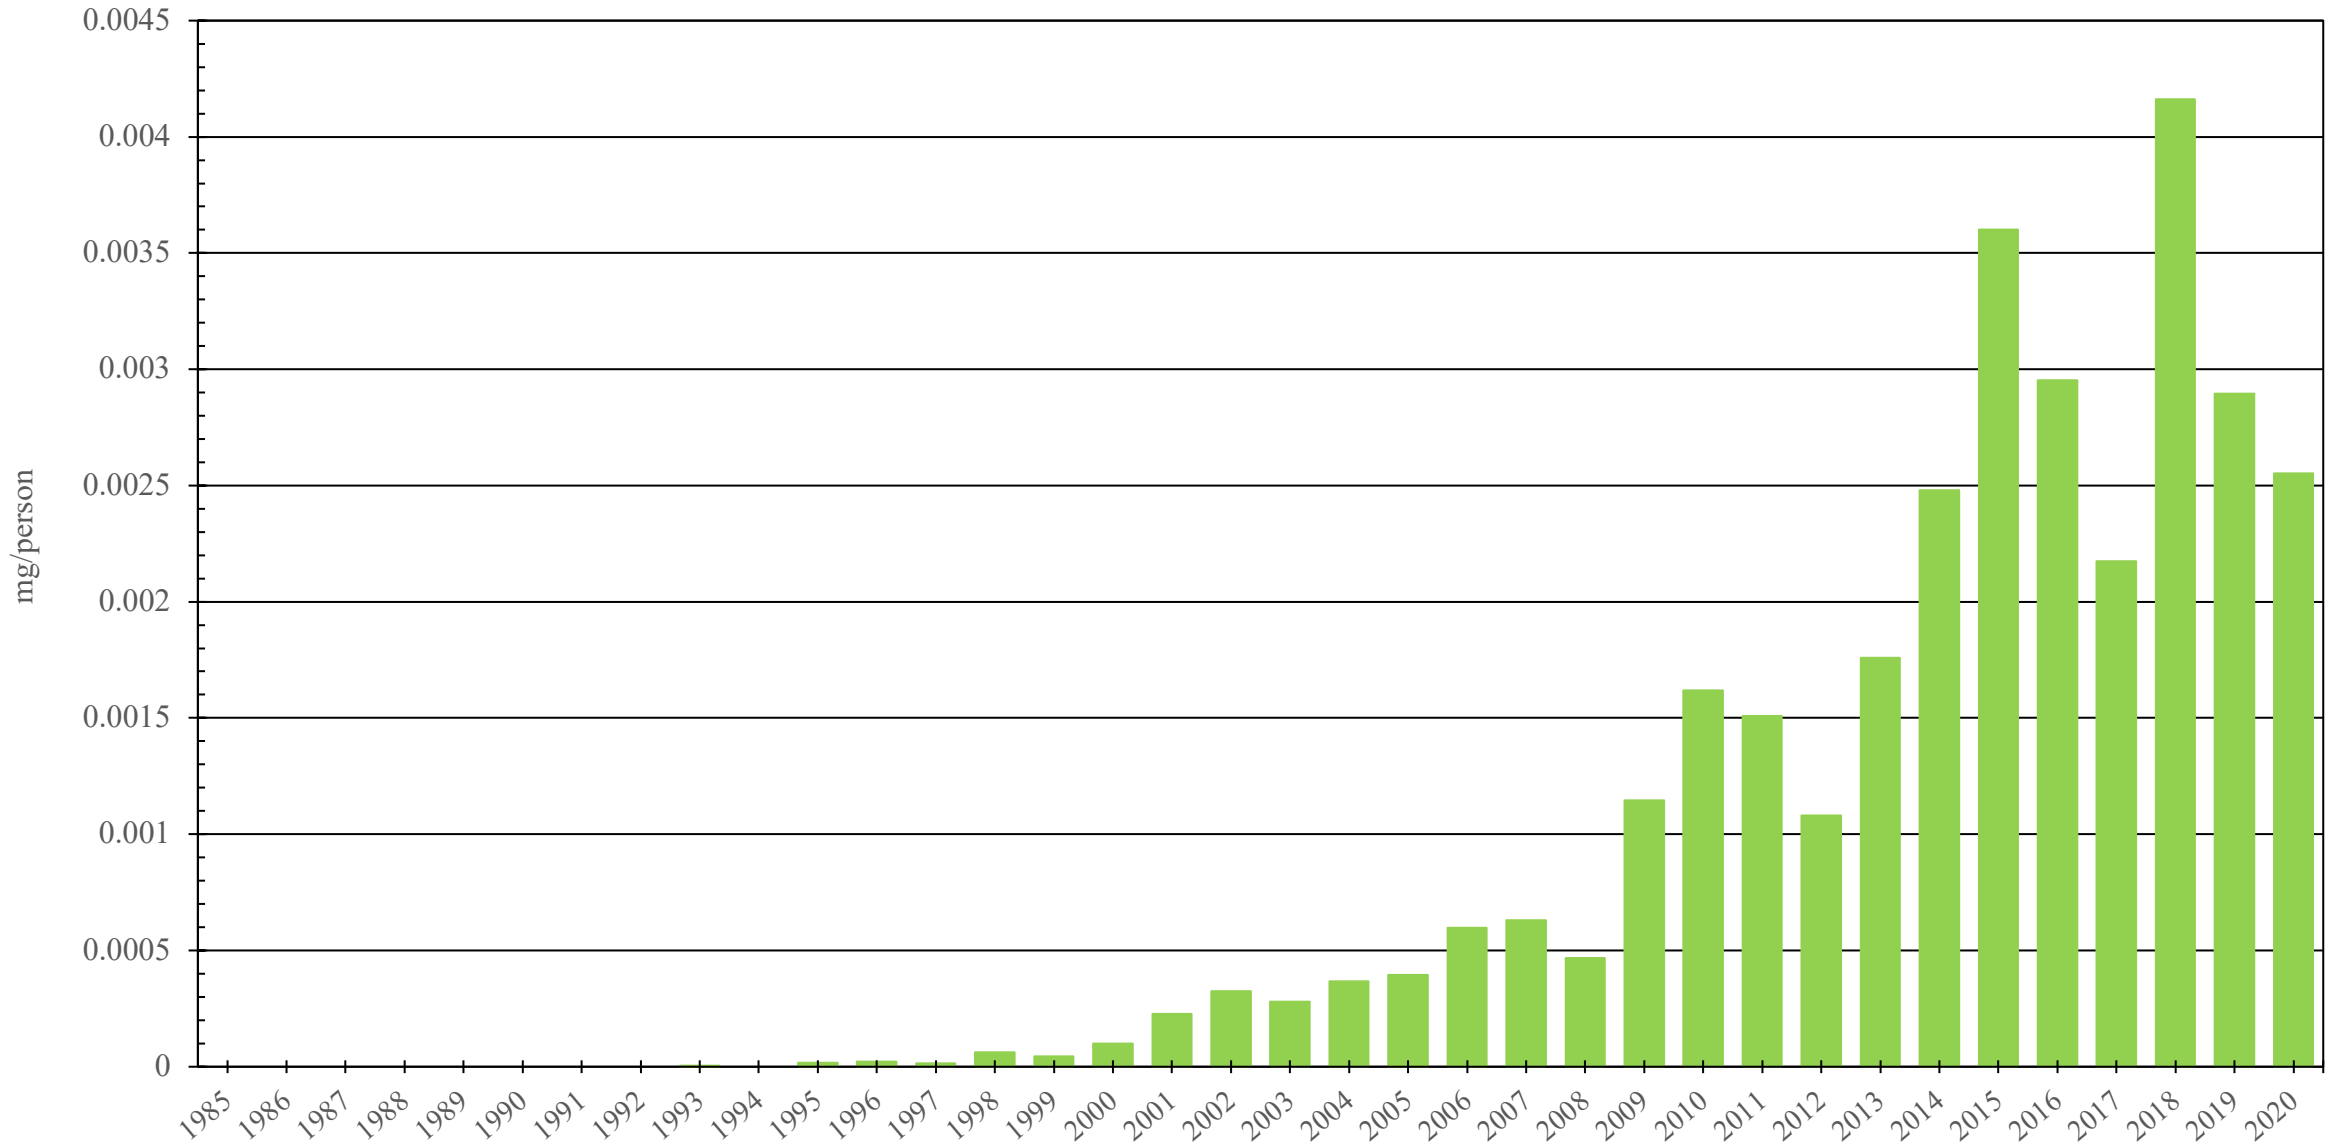

India

Fentanyl Consumption (mg/person), 1985 - 2020

Sources: International Narcotics Control Board (data); The World Bank (population)

Created by: Walther Global Palliative Care & Supportive Oncology, Indiana University Simon Comprehensive Cancer Center, 2022