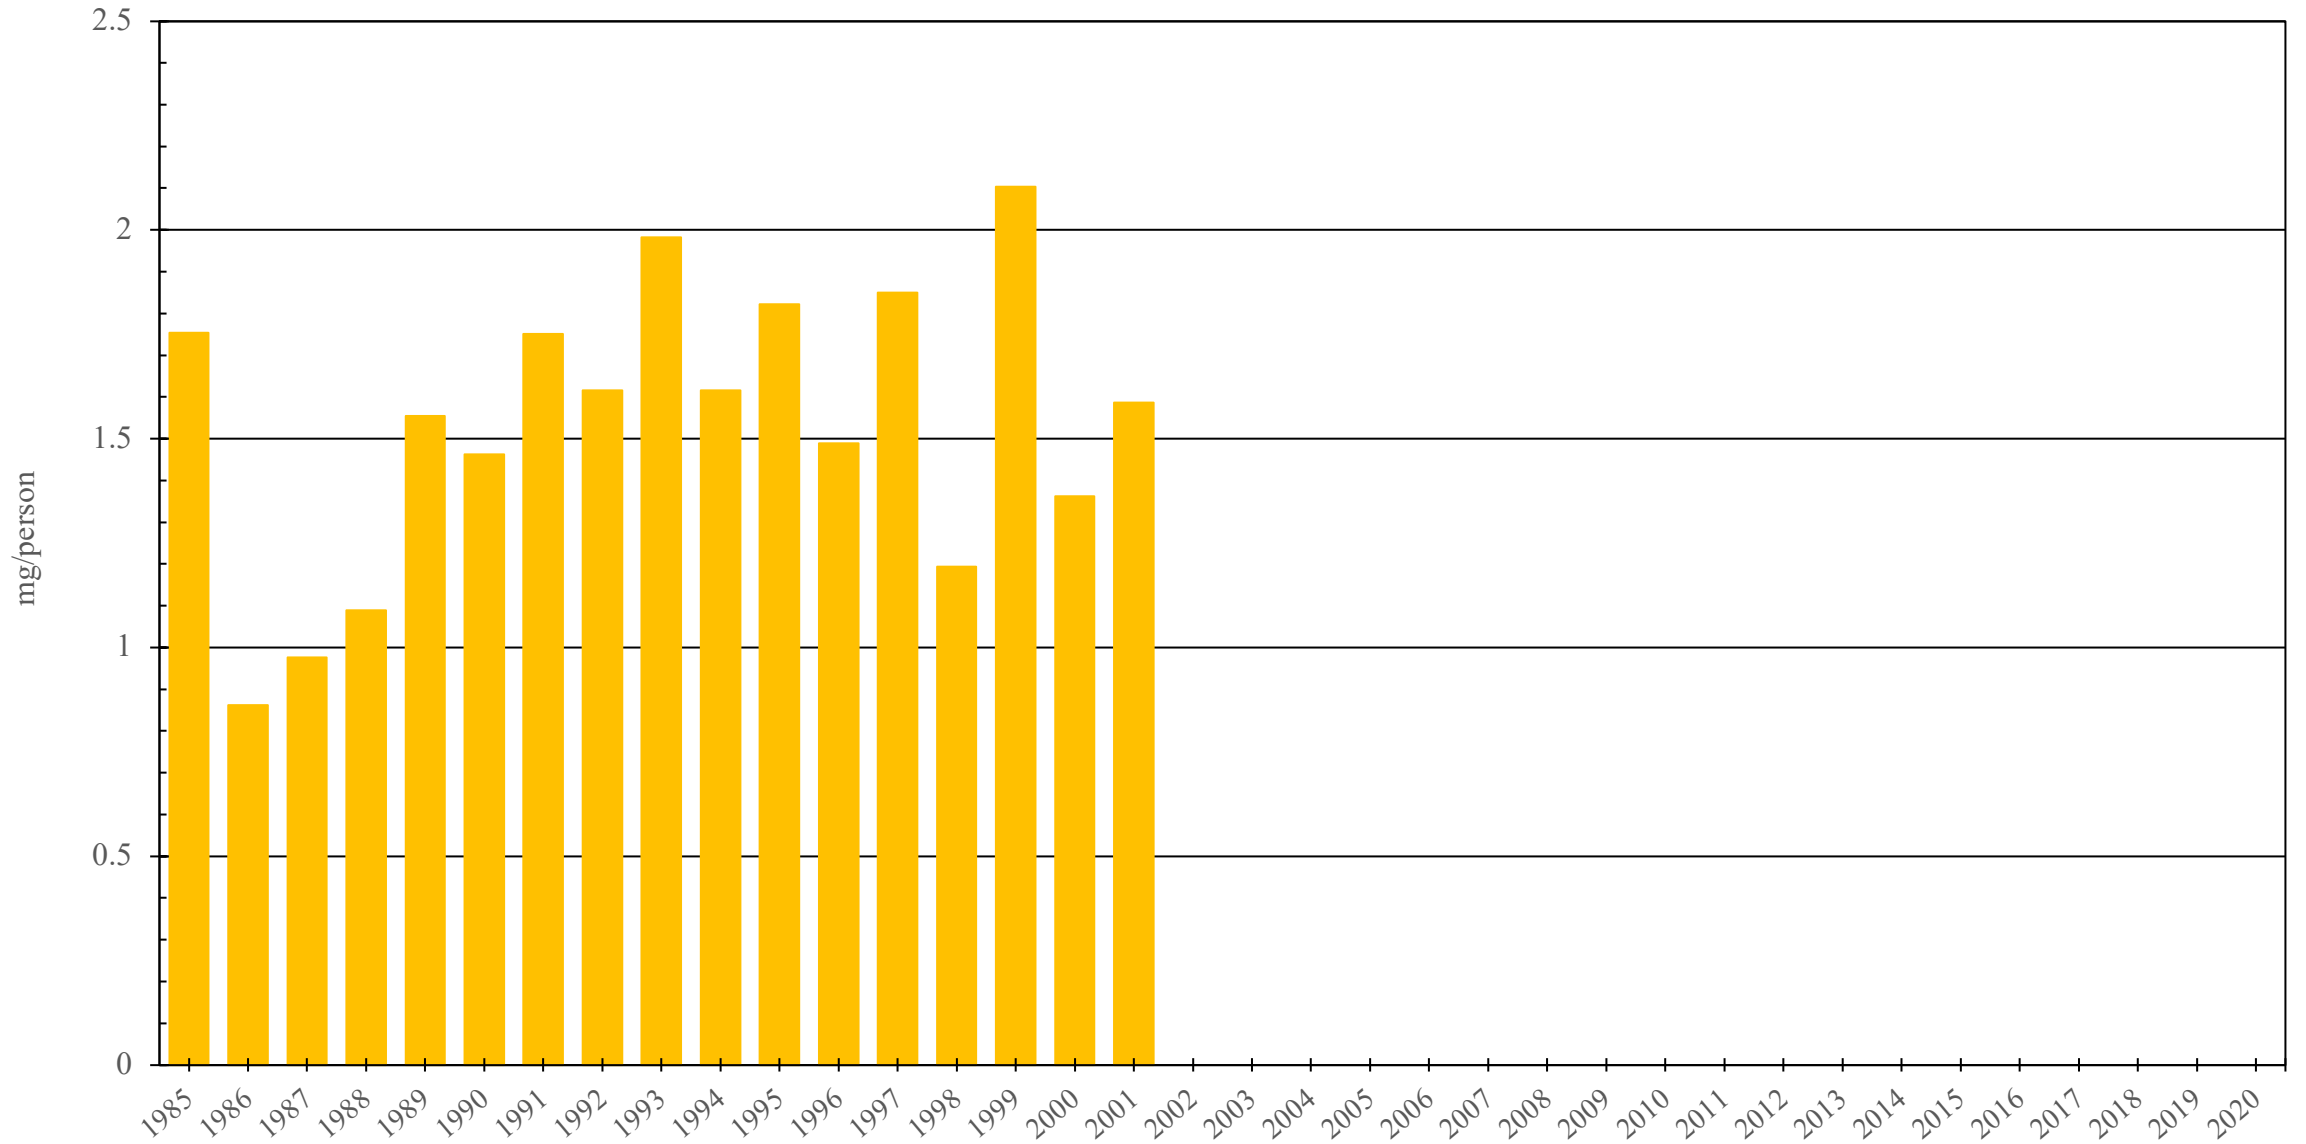

India

Codeine Consumption (mg/person), 1985 - 2020

Sources: International Narcotics Control Board (data); The World Bank (population)

Created by: Walther Global Palliative Care & Supportive Oncology, Indiana University Simon Comprehensive Cancer Center, 2022