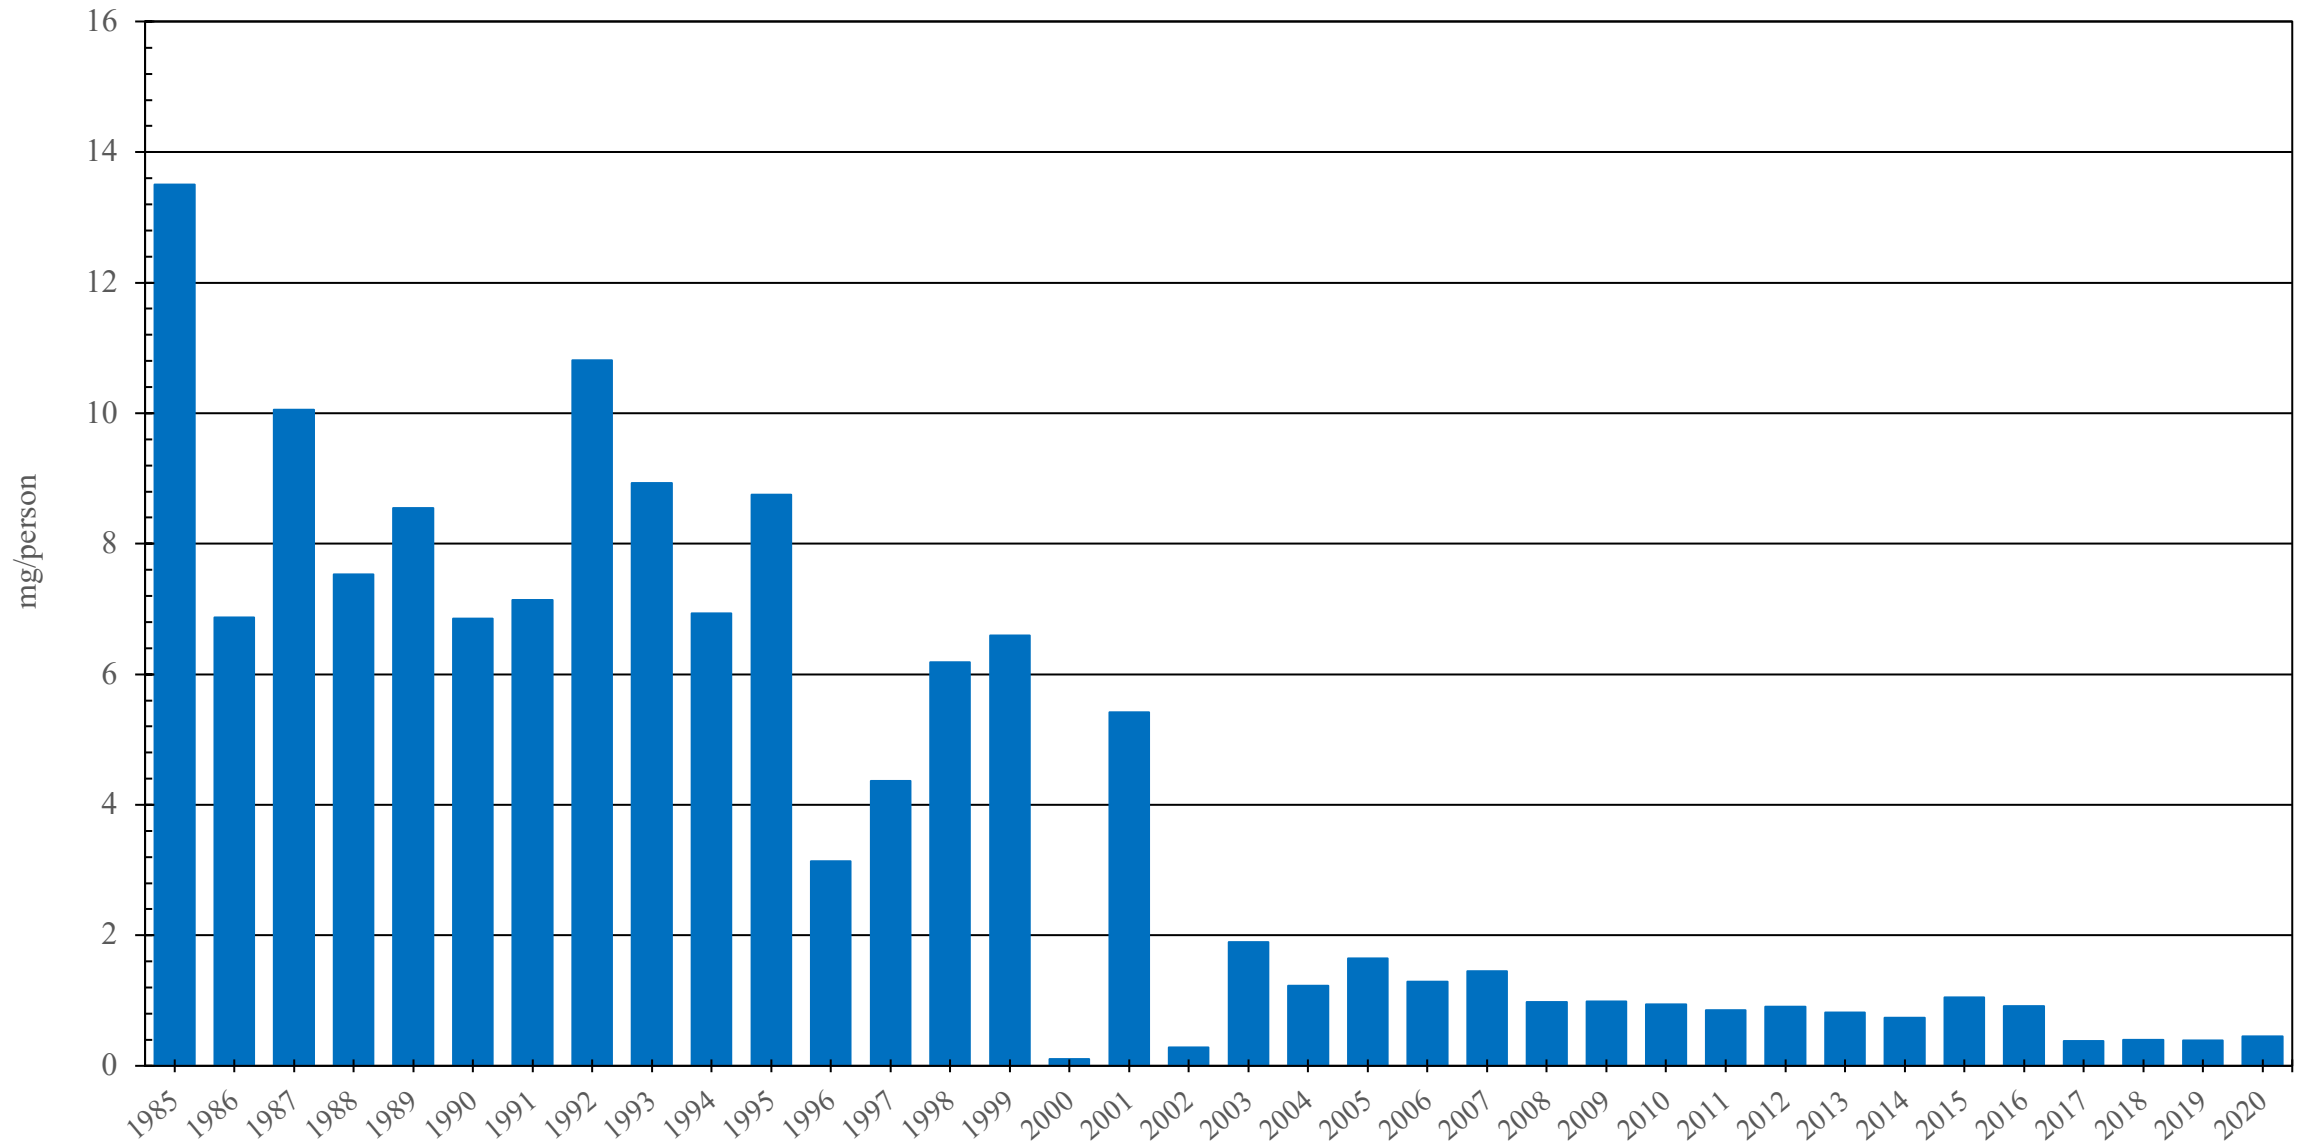

# Iceland

Pethidine Consumption (mg/person), 1985 - 2020

Sources: International Narcotics Control Board (data); The World Bank (population)

Created by: Walther Global Palliative Care & Supportive Oncology, Indiana University Simon Comprehensive Cancer Center, 2022