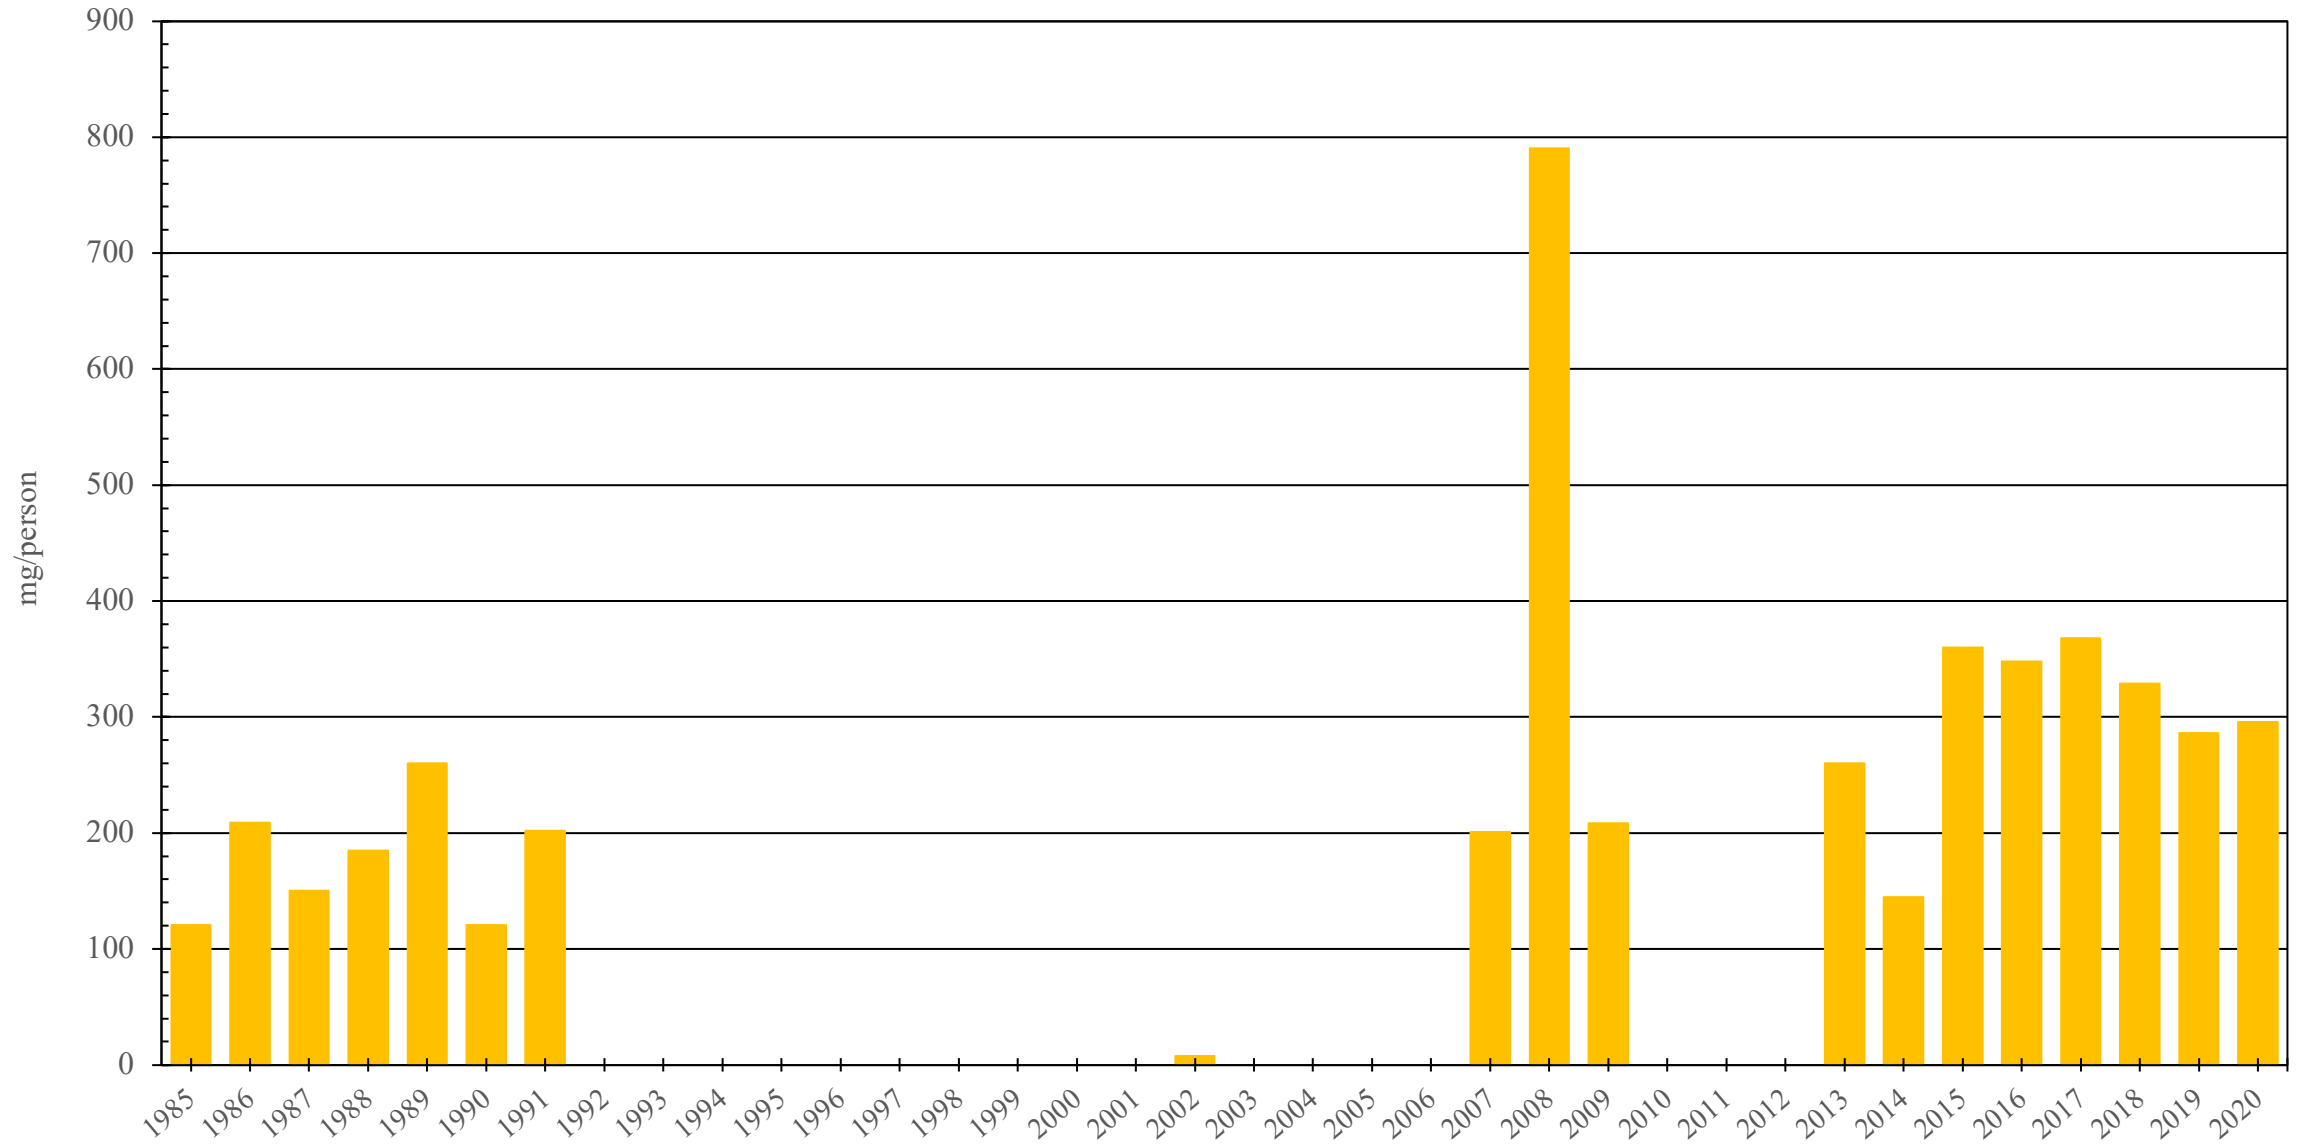

# Iceland

Codeine Consumption (mg/person), 1985 - 2020

Sources: International Narcotics Control Board (data); The World Bank (population)

Created by: Walther Global Palliative Care & Supportive Oncology, Indiana University Simon Comprehensive Cancer Center, 2022