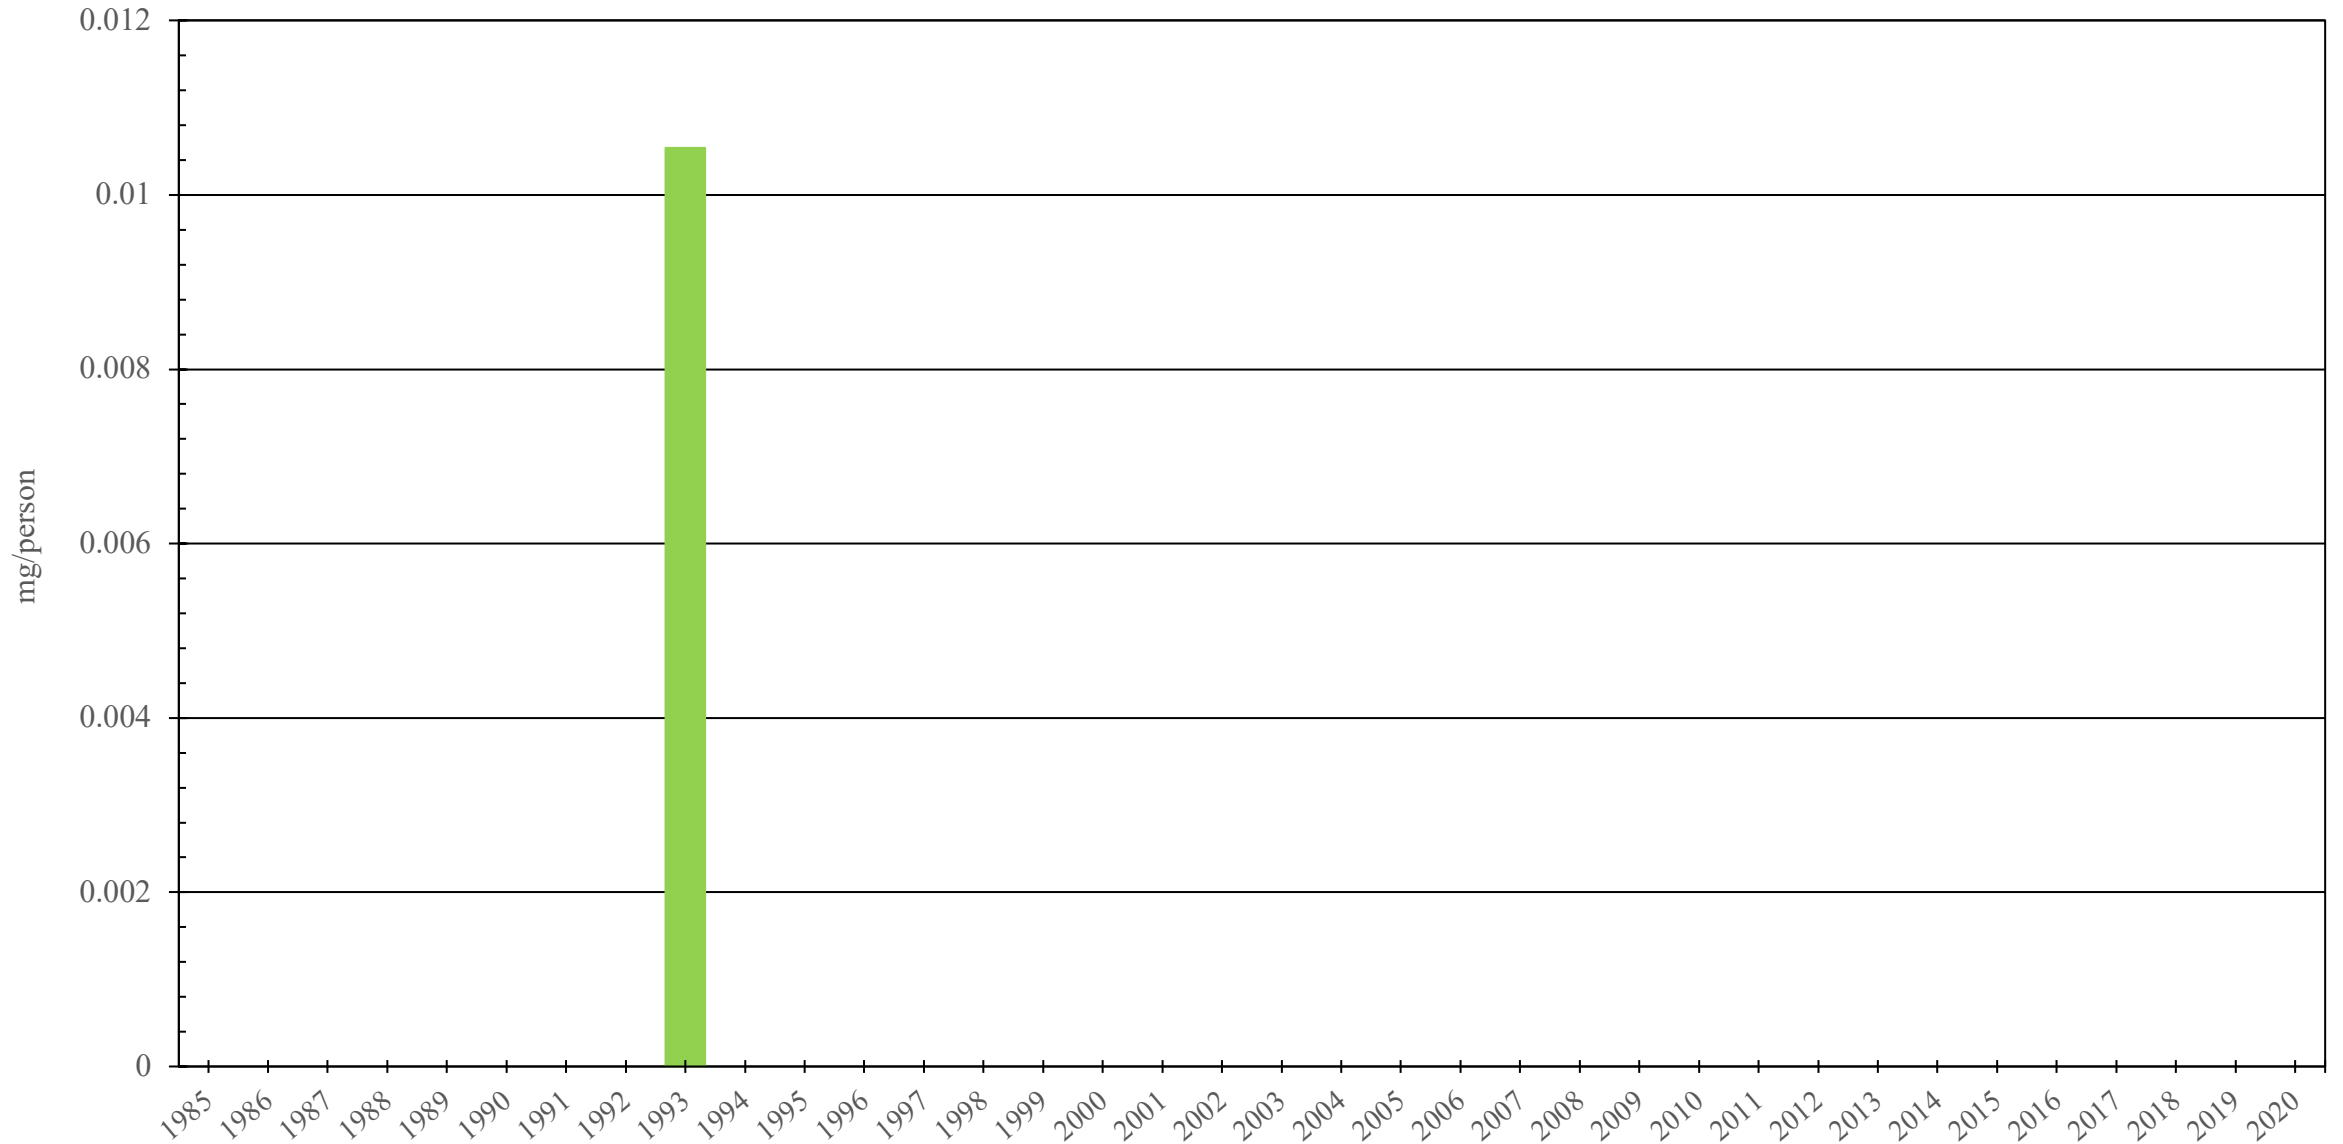

# Guinea-Bissau

Fentanyl Consumption (mg/person), 1985 - 2020

Sources: International Narcotics Control Board (data); The World Bank (population)

Created by: Walther Global Palliative Care & Supportive Oncology, Indiana University Simon Comprehensive Cancer Center, 2022