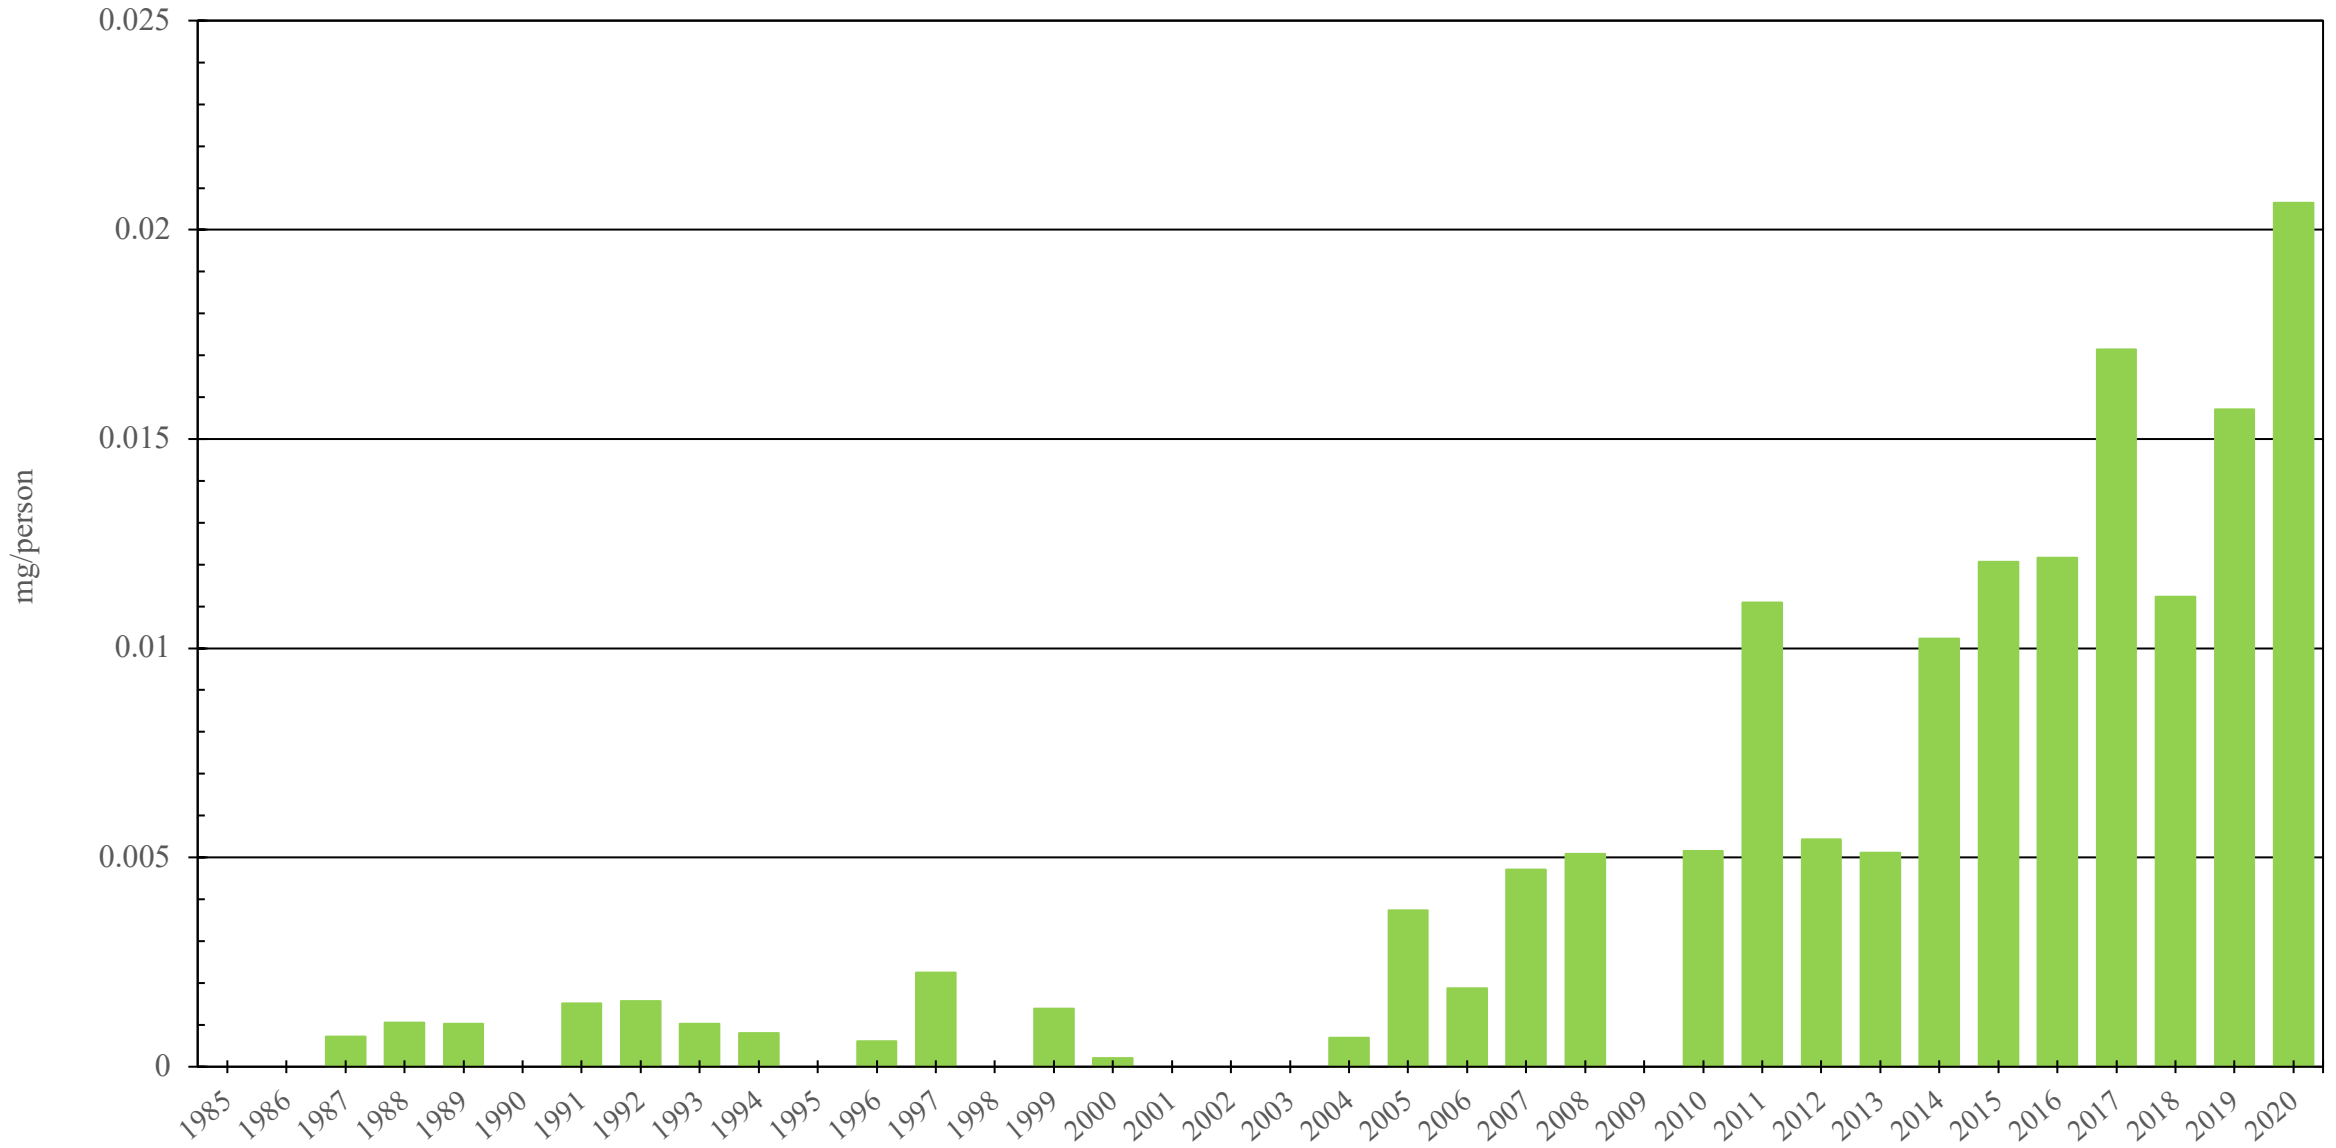

# Guatemala

Fentanyl Consumption (mg/person), 1985 - 2020

Sources: International Narcotics Control Board (data); The World Bank (population)

Created by: Walther Global Palliative Care & Supportive Oncology, Indiana University Simon Comprehensive Cancer Center, 2022