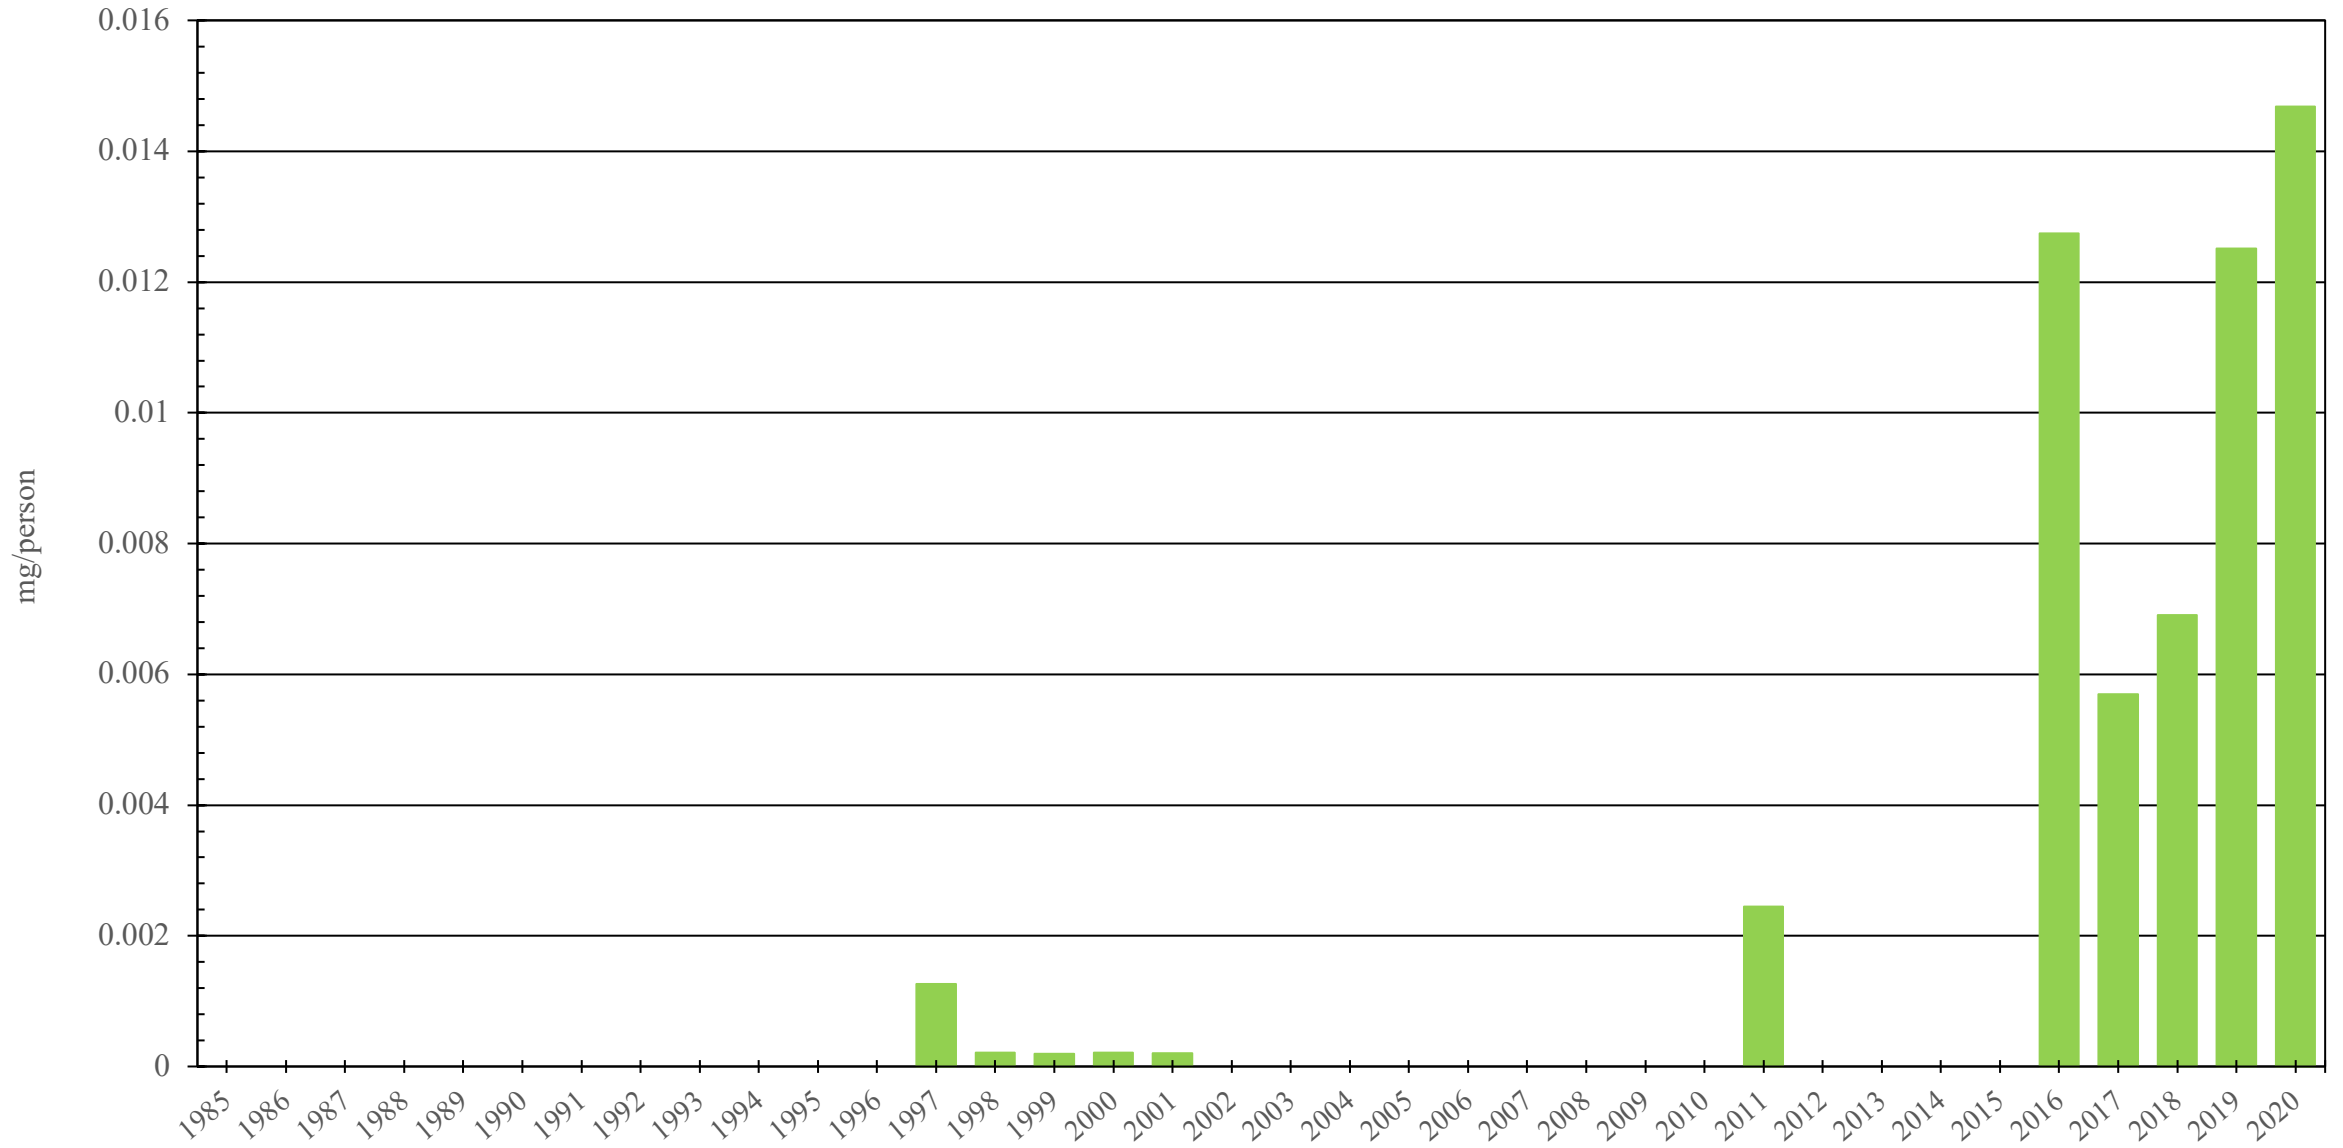

Fiji

Fentanyl Consumption (mg/person), 1985 - 2020

Sources: International Narcotics Control Board (data); The World Bank (population)

Created by: Walther Global Palliative Care & Supportive Oncology, Indiana University Simon Comprehensive Cancer Center, 2022