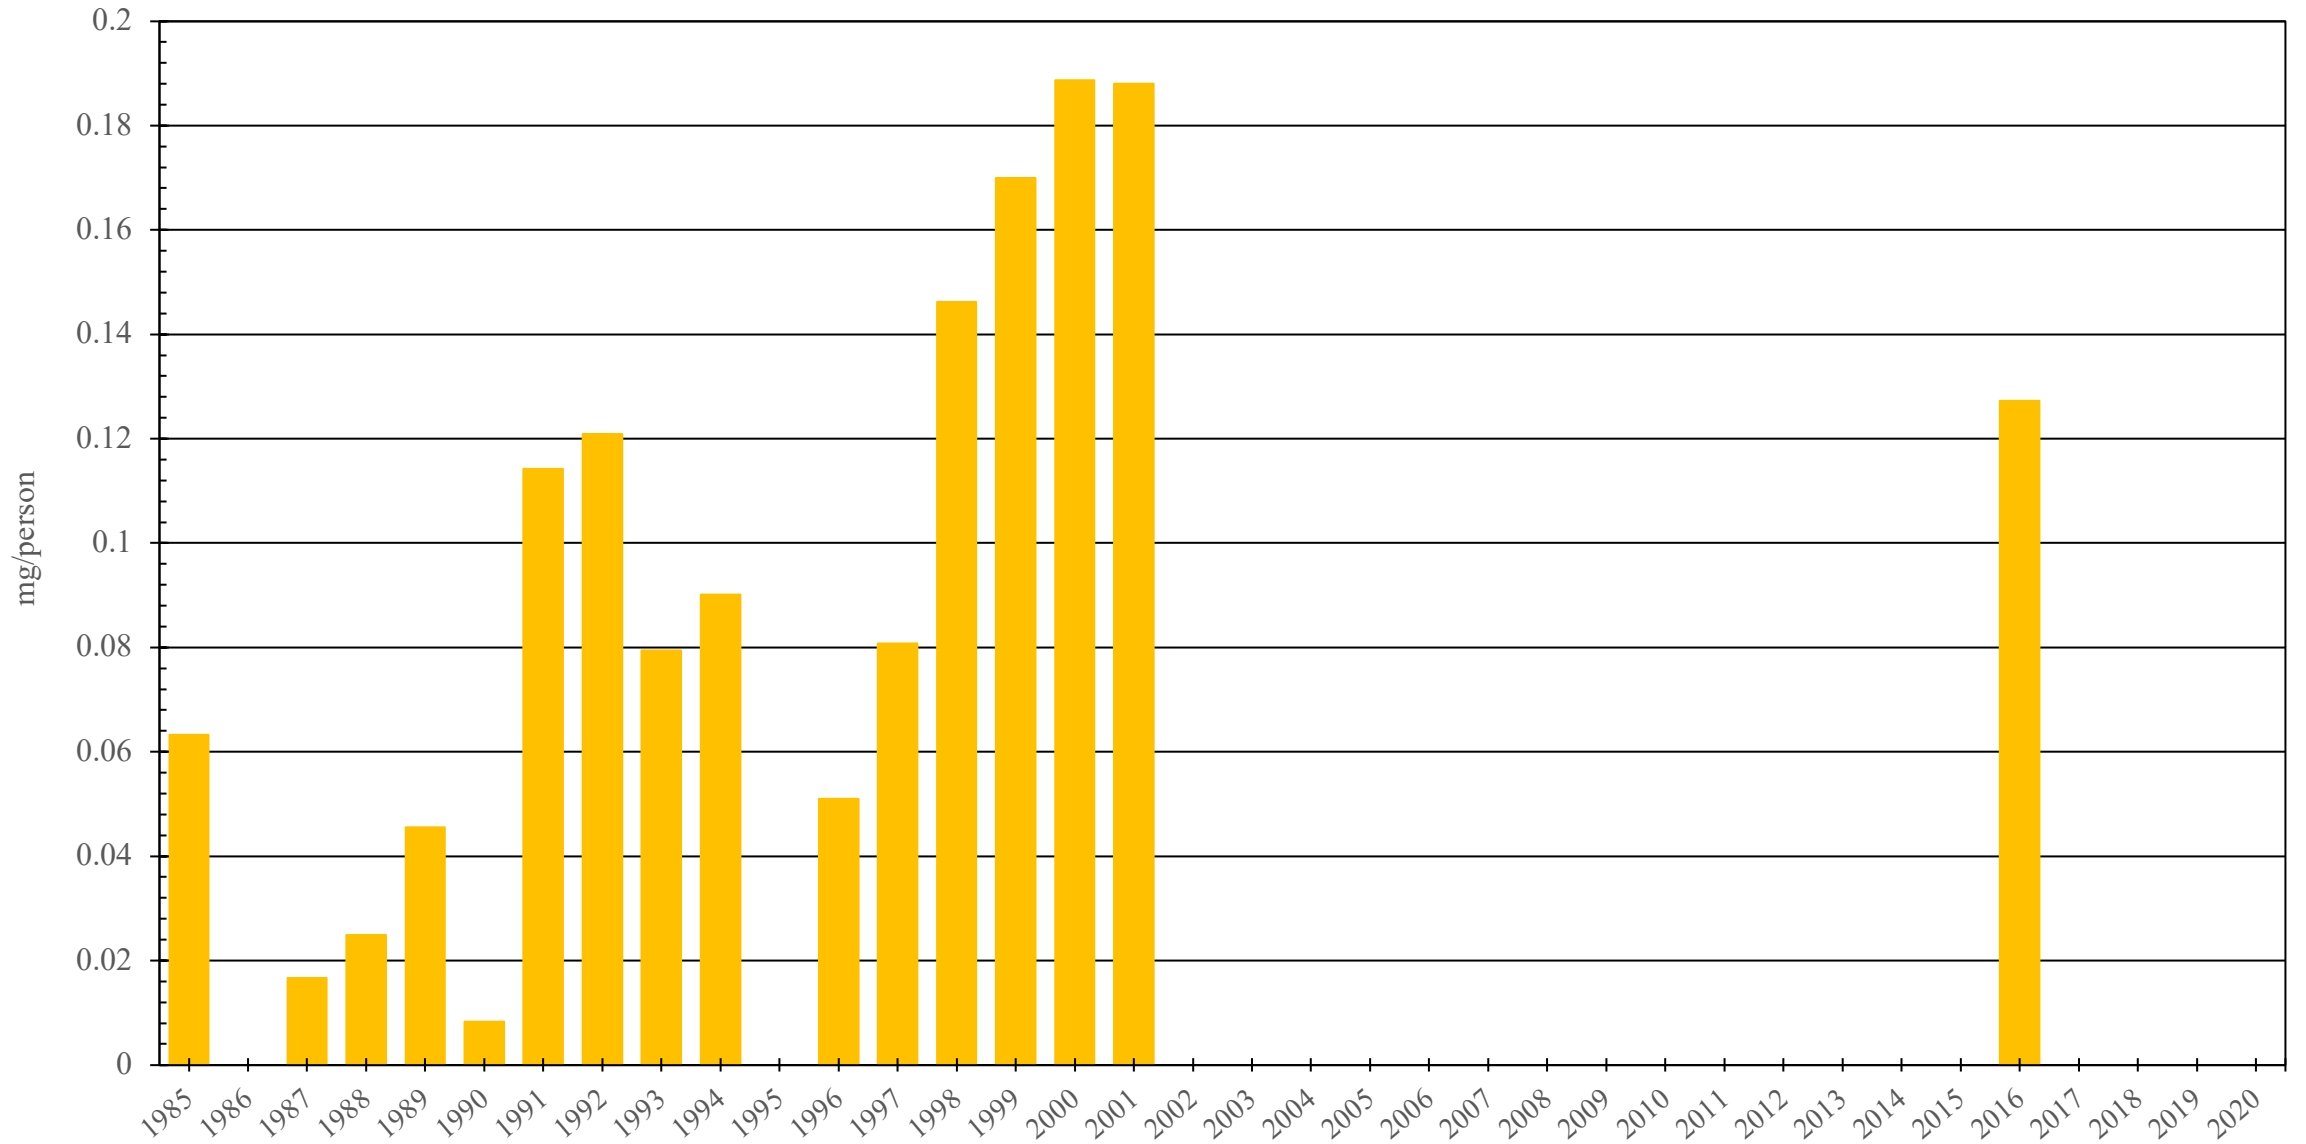

Fiji

Codeine Consumption (mg/person), 1985 - 2020

Sources: International Narcotics Control Board (data); The World Bank (population)

Created by: Walther Global Palliative Care & Supportive Oncology, Indiana University Simon Comprehensive Cancer Center, 2022