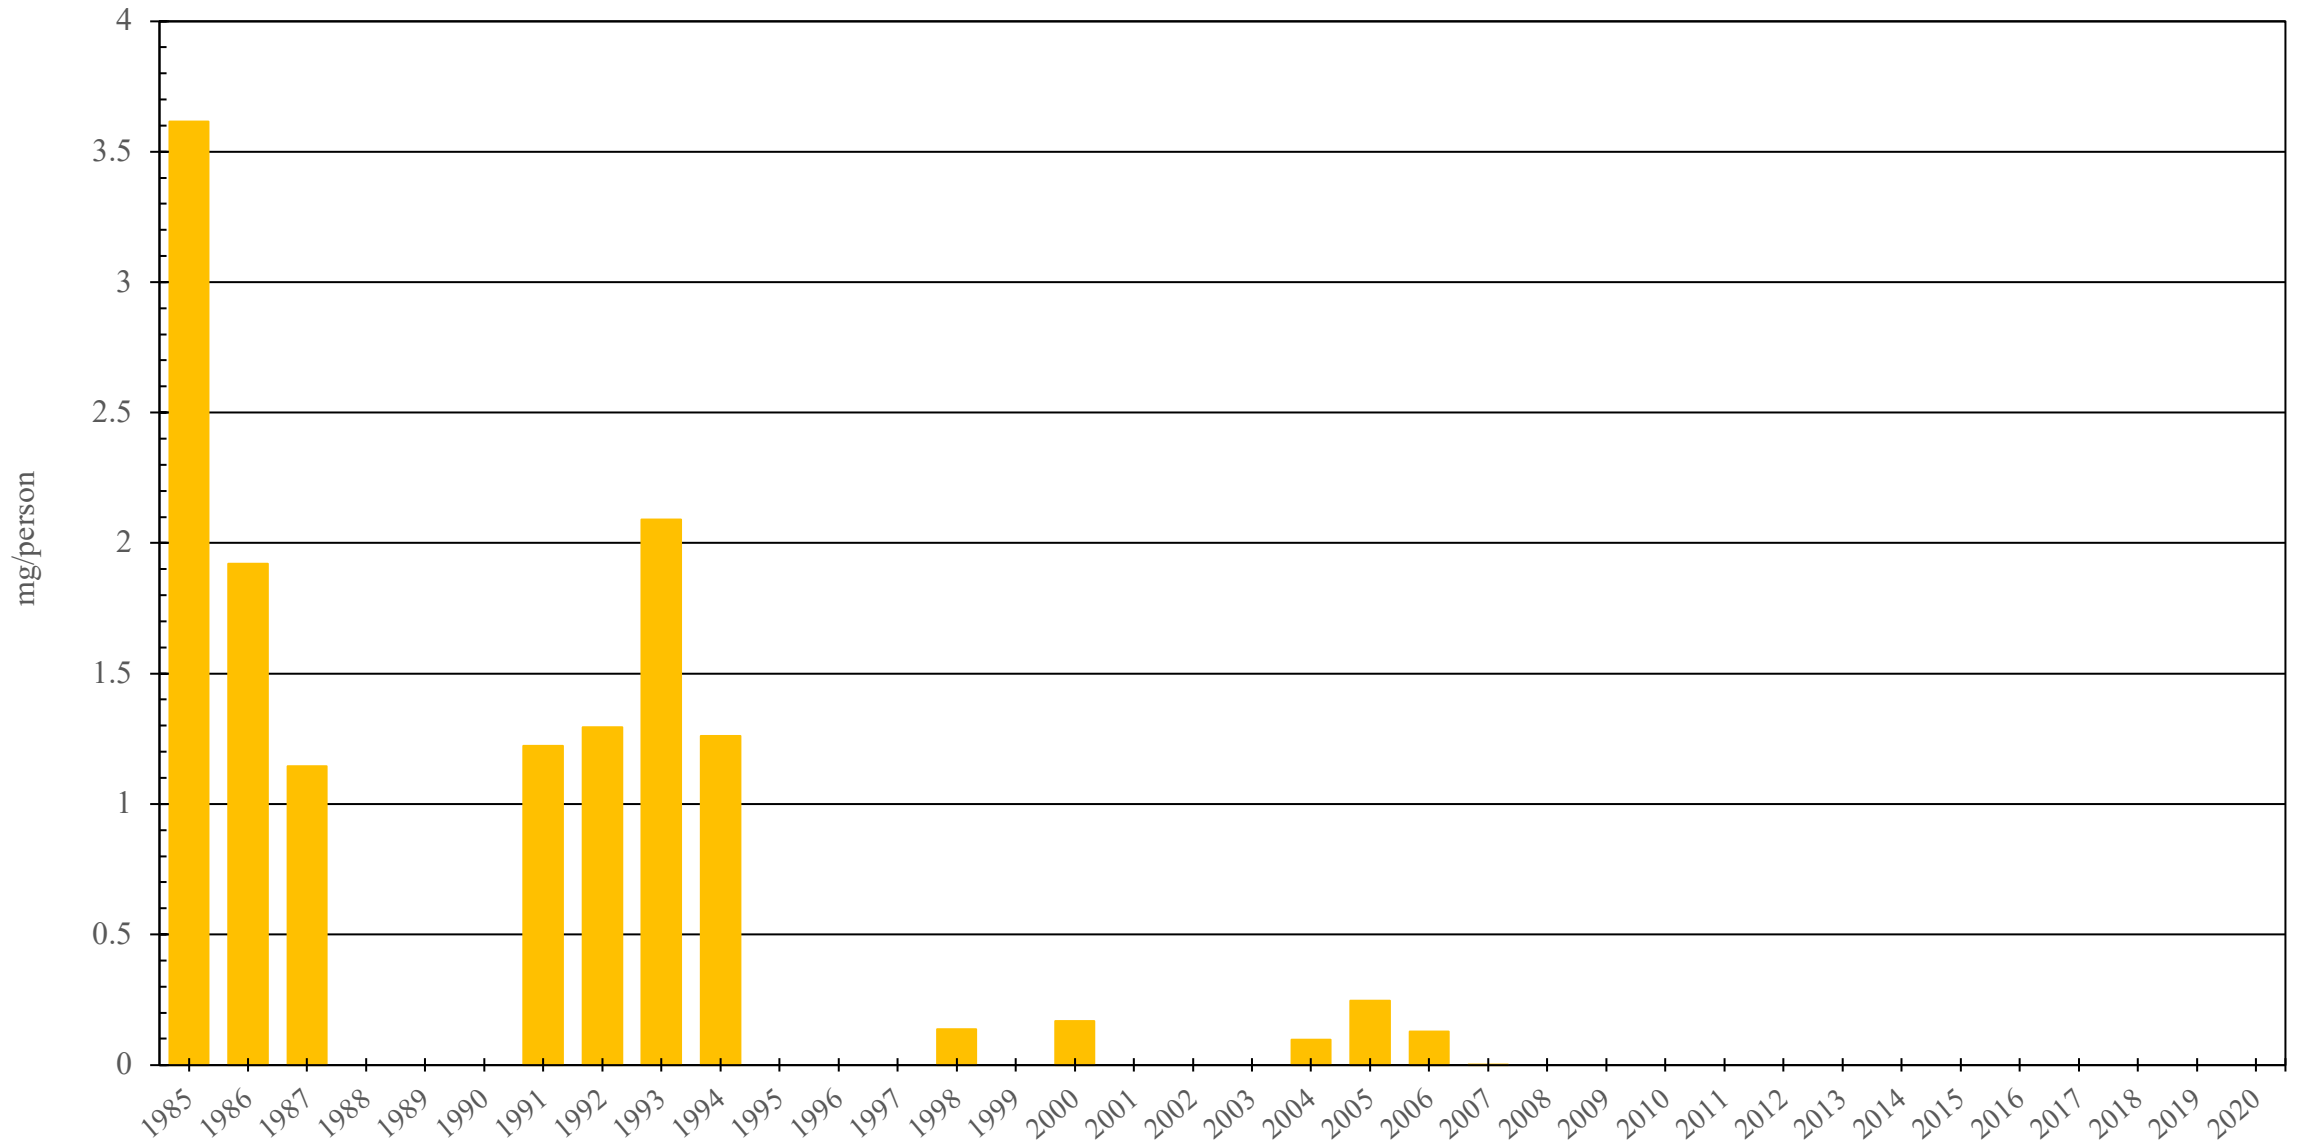

Ethiopia

Codeine Consumption (mg/person), 1985 - 2020

Sources: International Narcotics Control Board (data); The World Bank (population)

Created by: Walther Global Palliative Care & Supportive Oncology, Indiana University Simon Comprehensive Cancer Center, 2022