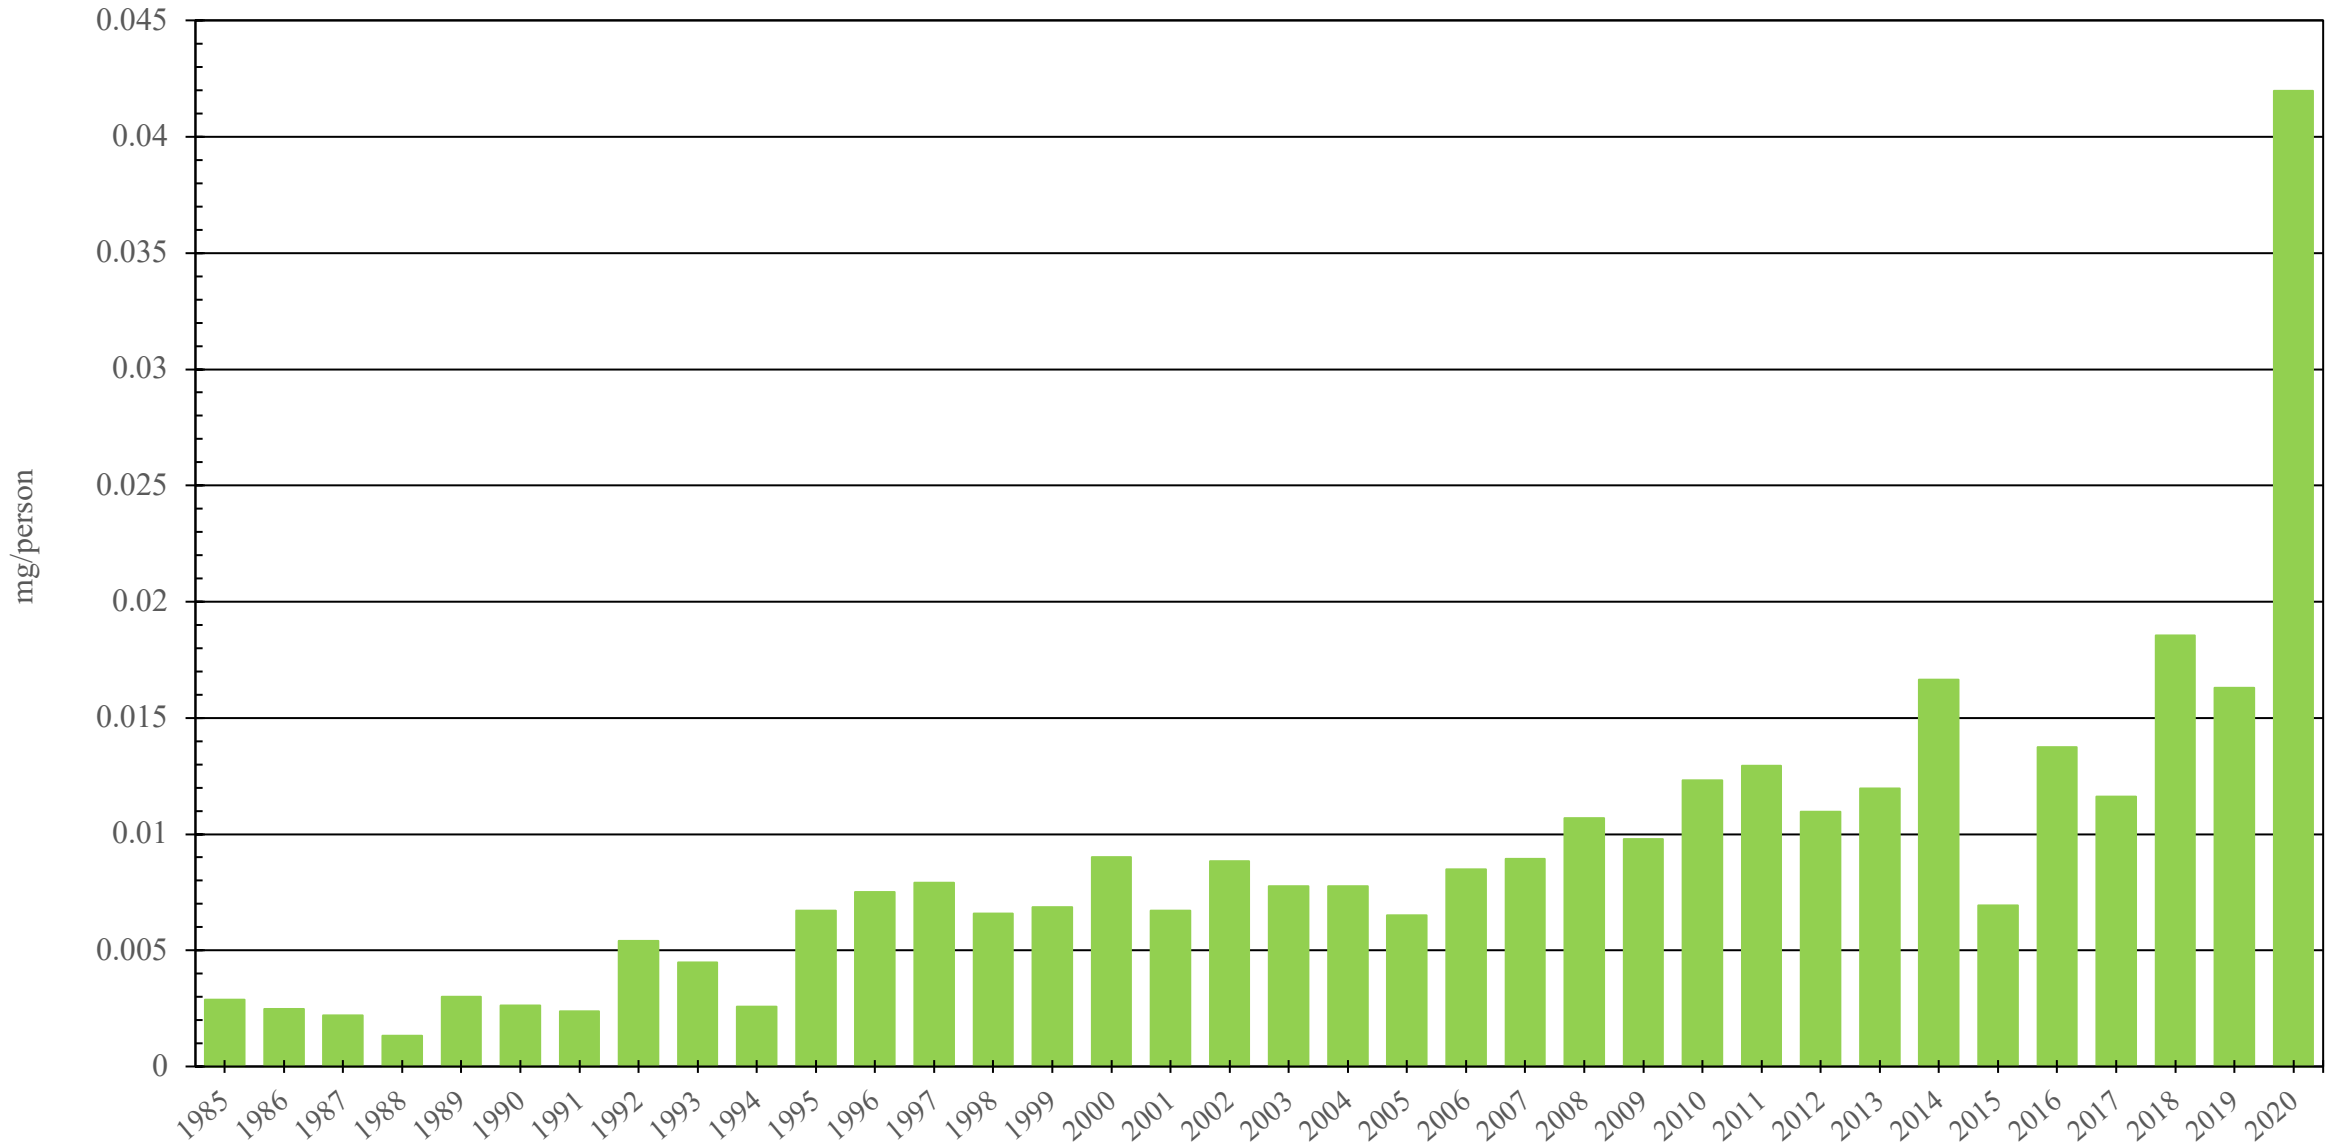

Ecuador

Fentanyl Consumption (mg/person), 1985 - 2020

Sources: International Narcotics Control Board (data); The World Bank (population)

Created by: Walther Global Palliative Care & Supportive Oncology, Indiana University Simon Comprehensive Cancer Center, 2022