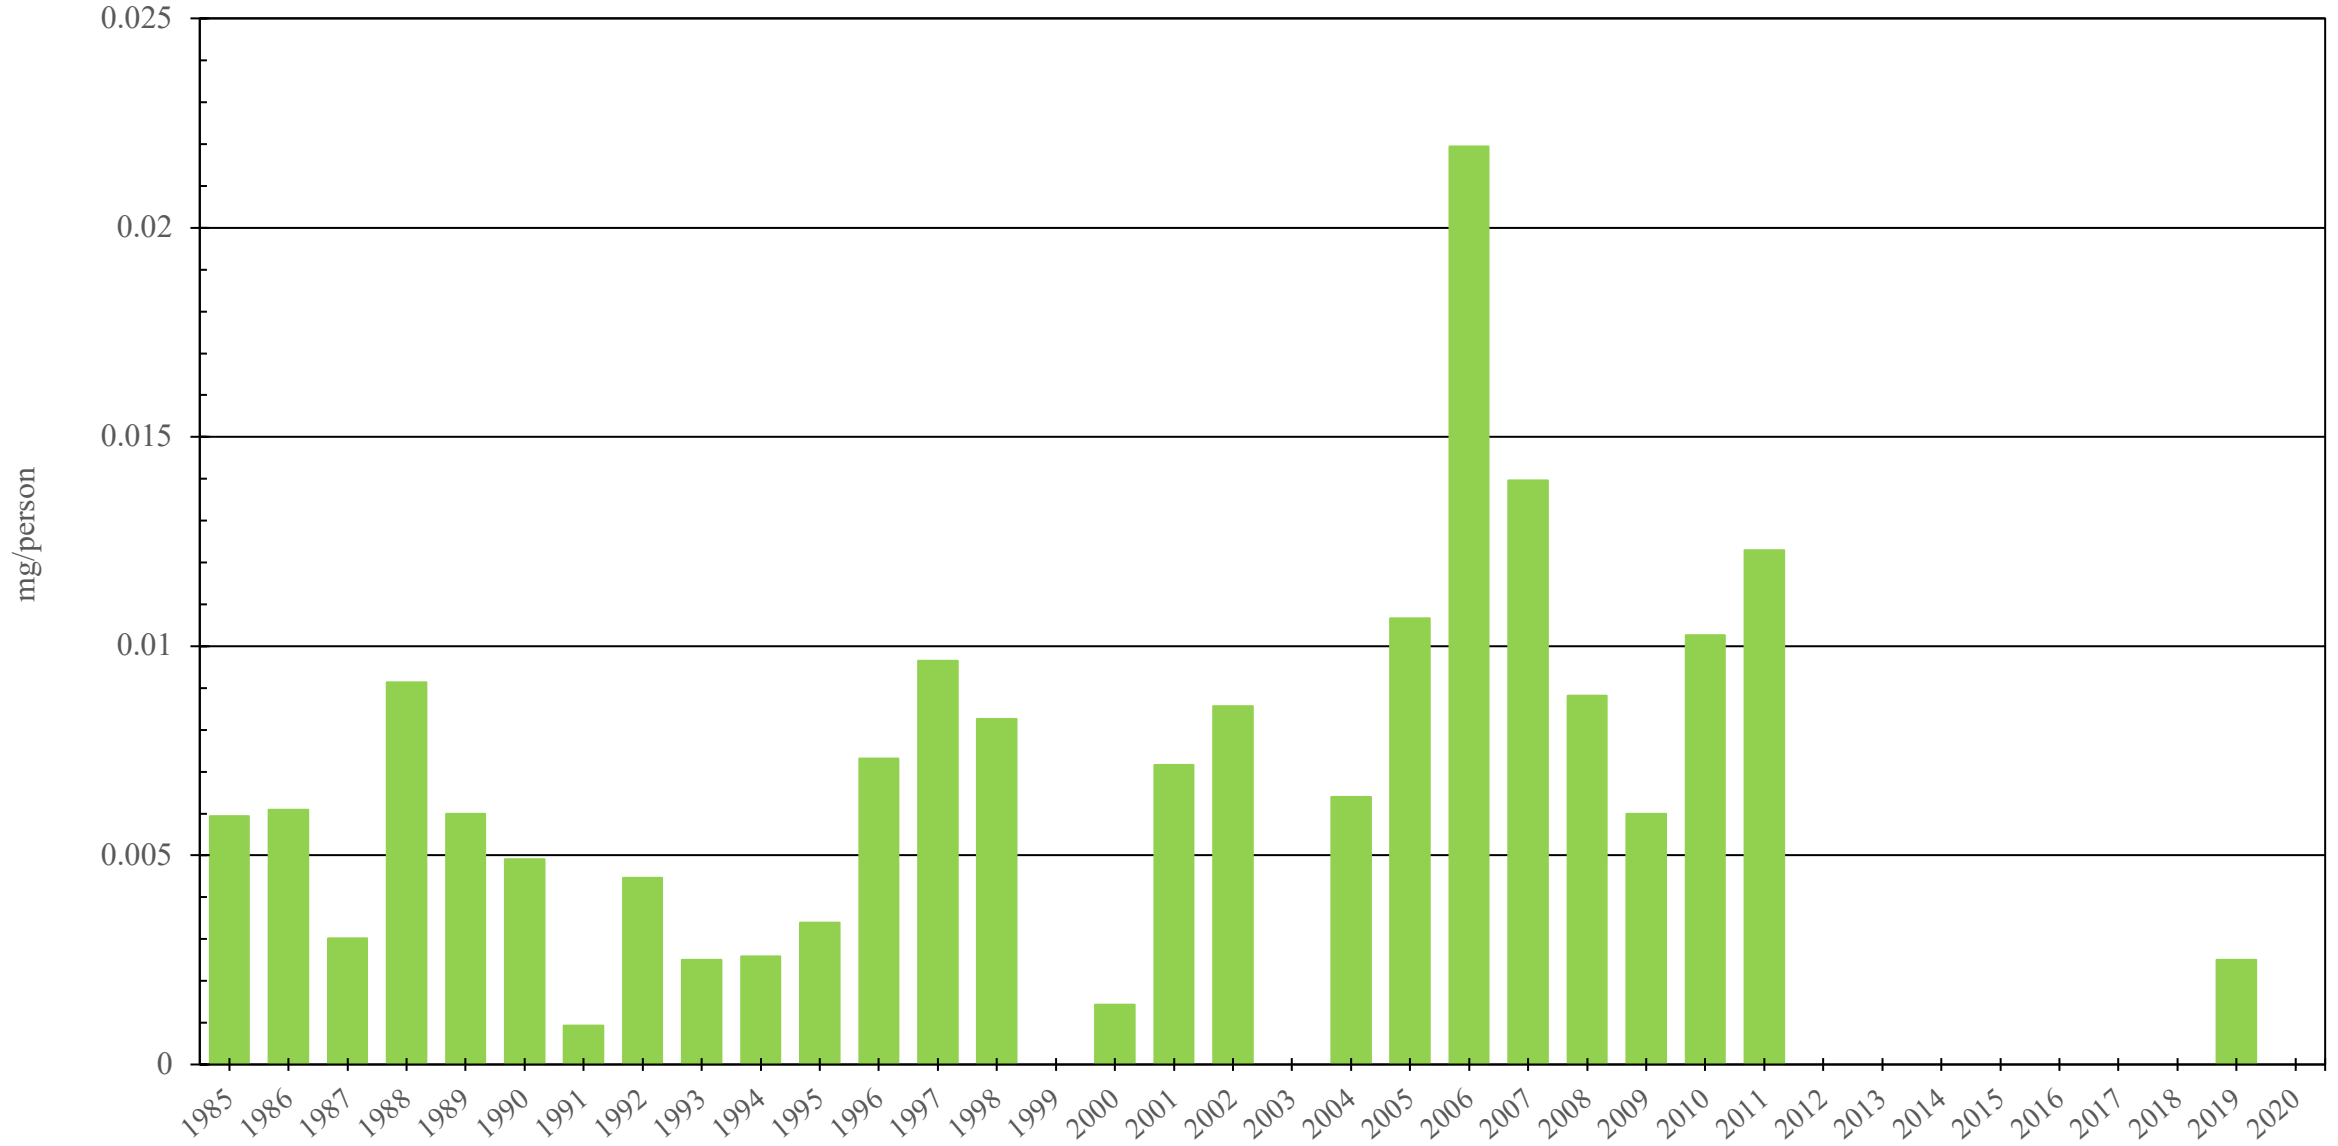

Cuba

Fentanyl Consumption (mg/person), 1985 - 2020

Sources: International Narcotics Control Board (data); The World Bank (population)

Created by: Walther Global Palliative Care & Supportive Oncology, Indiana University Simon Comprehensive Cancer Center, 2022