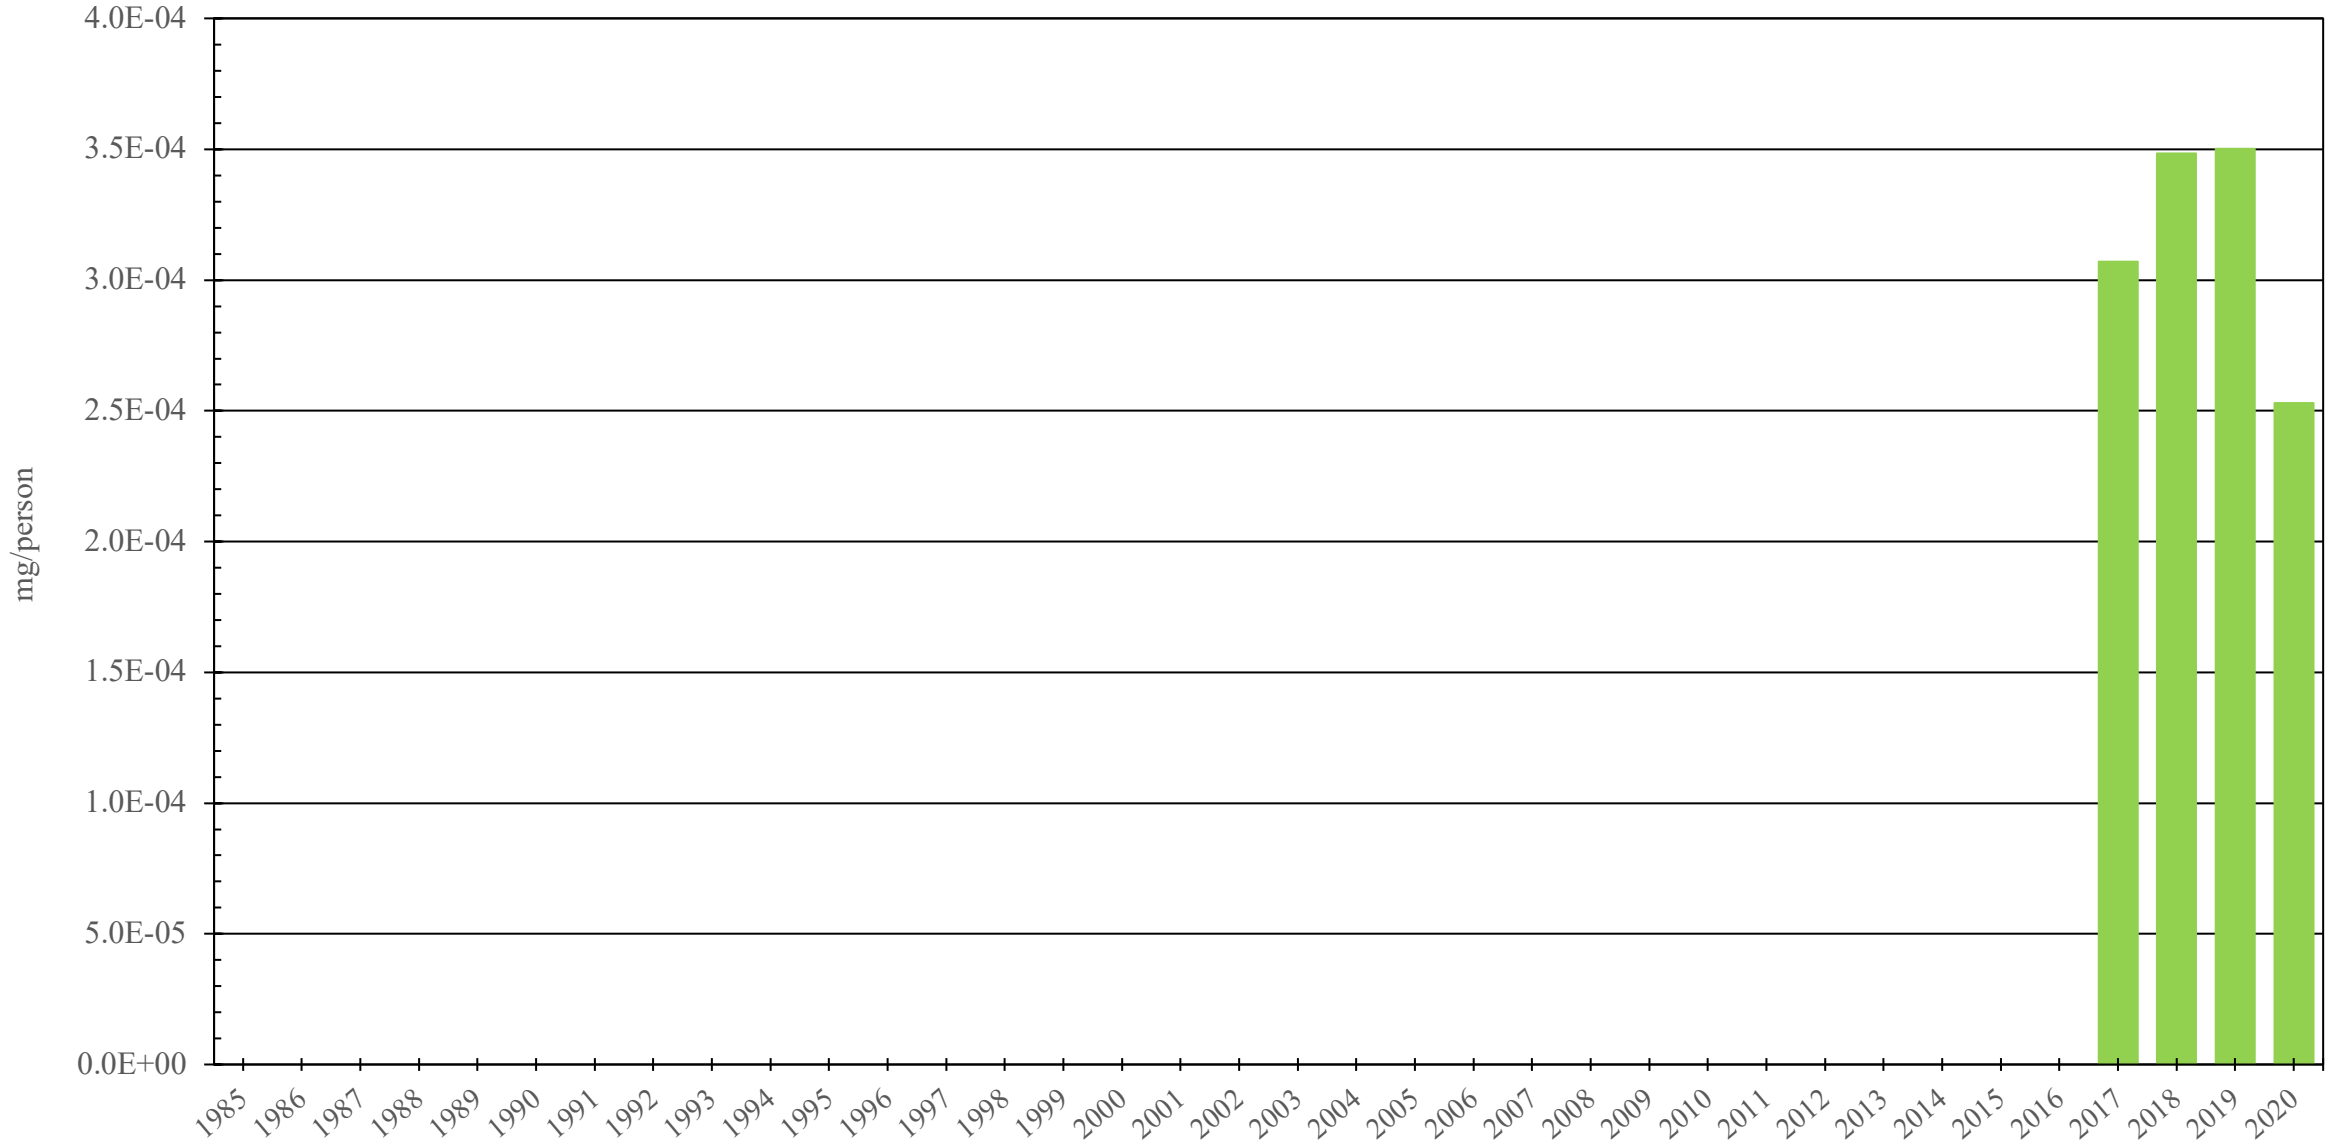

# Comoros

Fentanyl Consumption (mg/person), 1985 - 2020

Sources: International Narcotics Control Board (data); The World Bank (population)

Created by: Walther Global Palliative Care & Supportive Oncology, Indiana University Simon Comprehensive Cancer Center, 2022