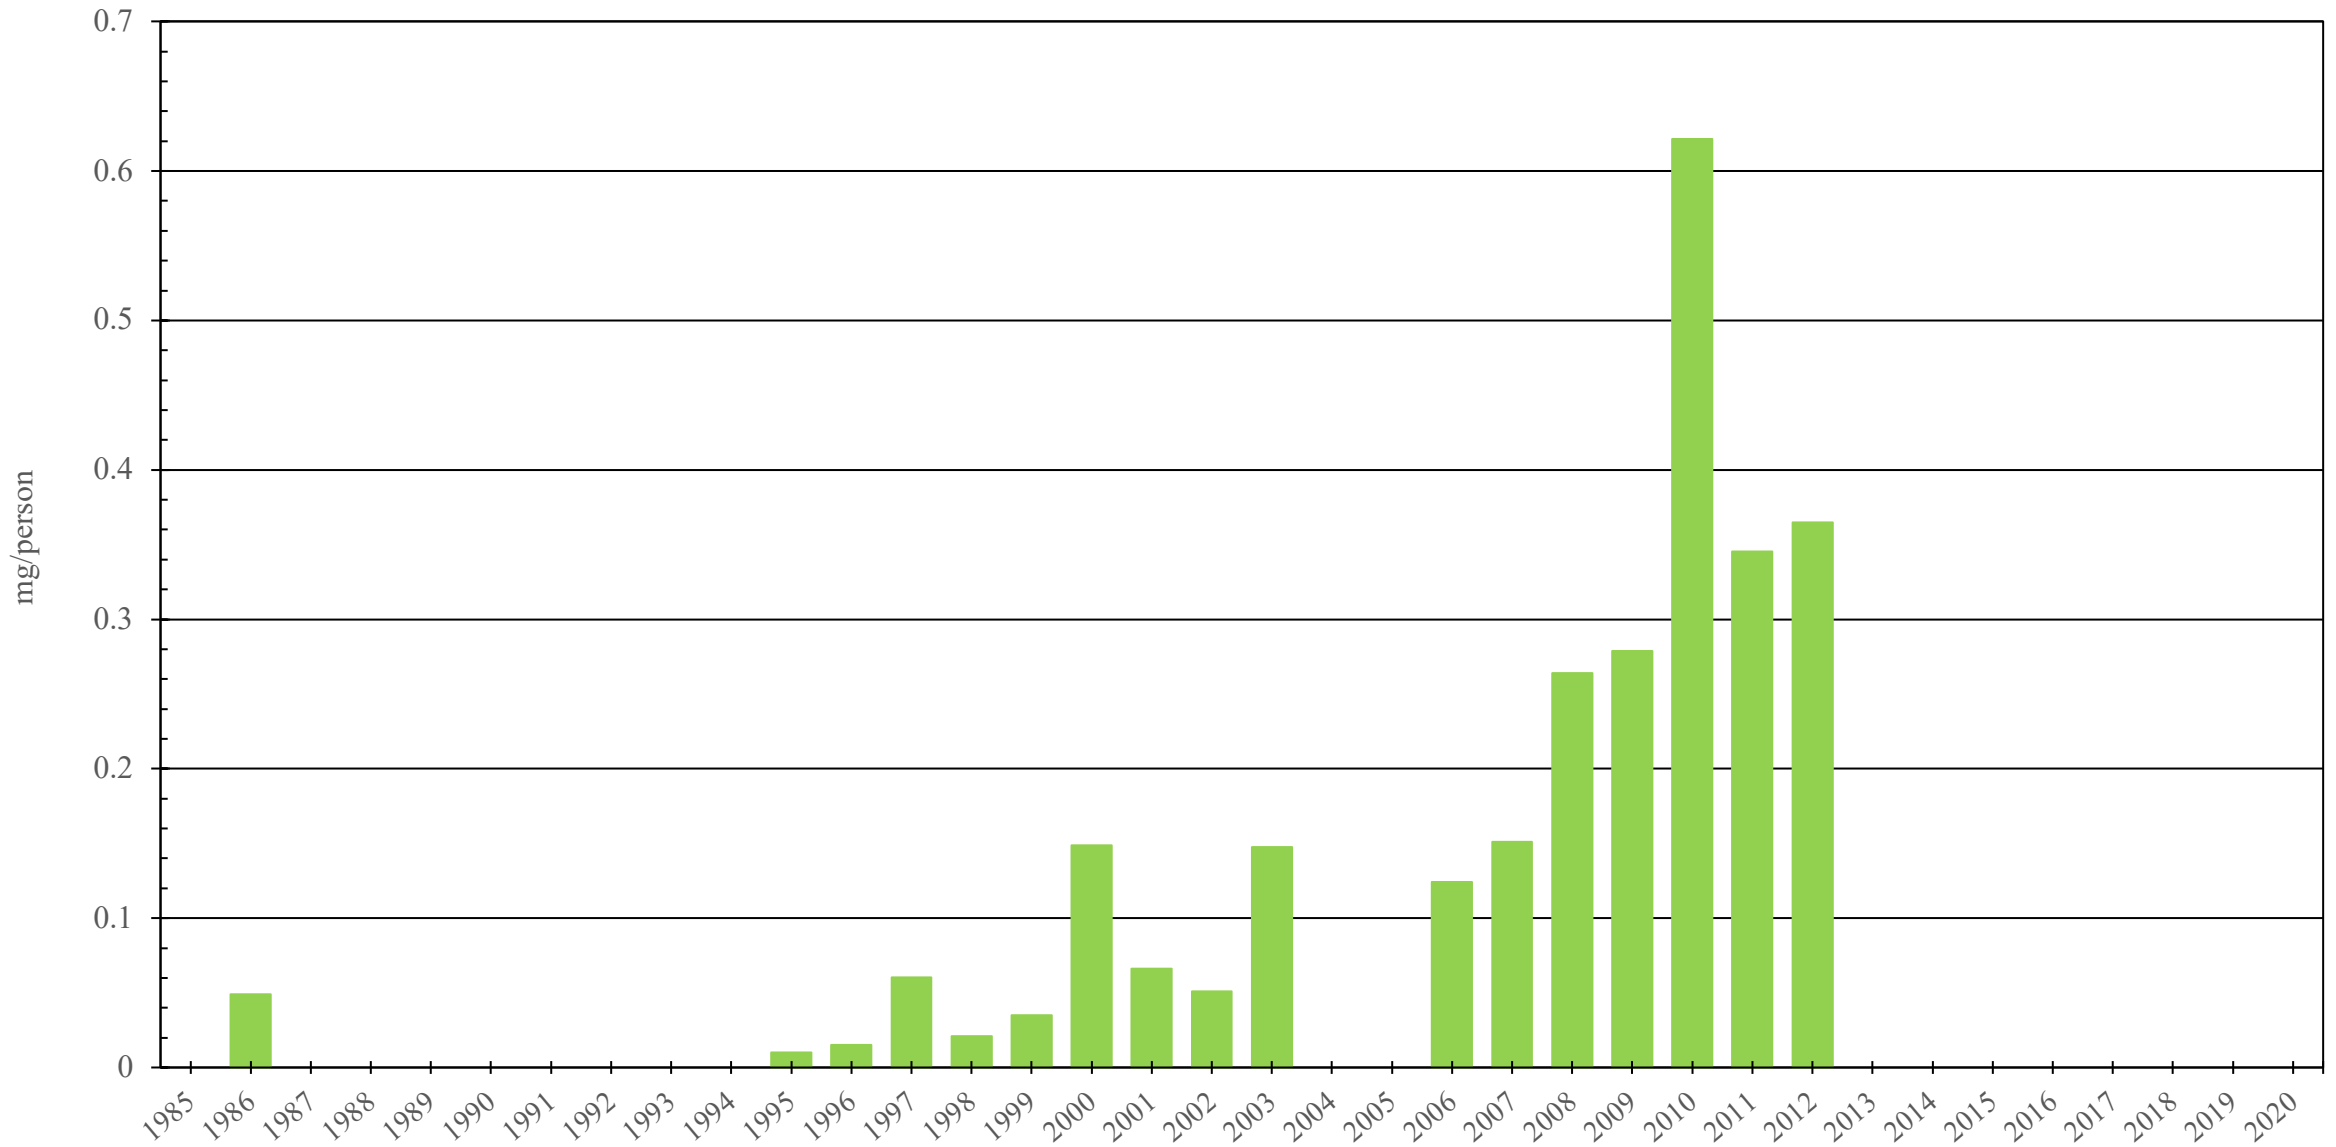

# Cayman Islands

Fentanyl Consumption (mg/person), 1985 - 2020

Sources: International Narcotics Control Board (data); The World Bank (population)

Created by: Walther Global Palliative Care & Supportive Oncology, Indiana University Simon Comprehensive Cancer Center, 2022