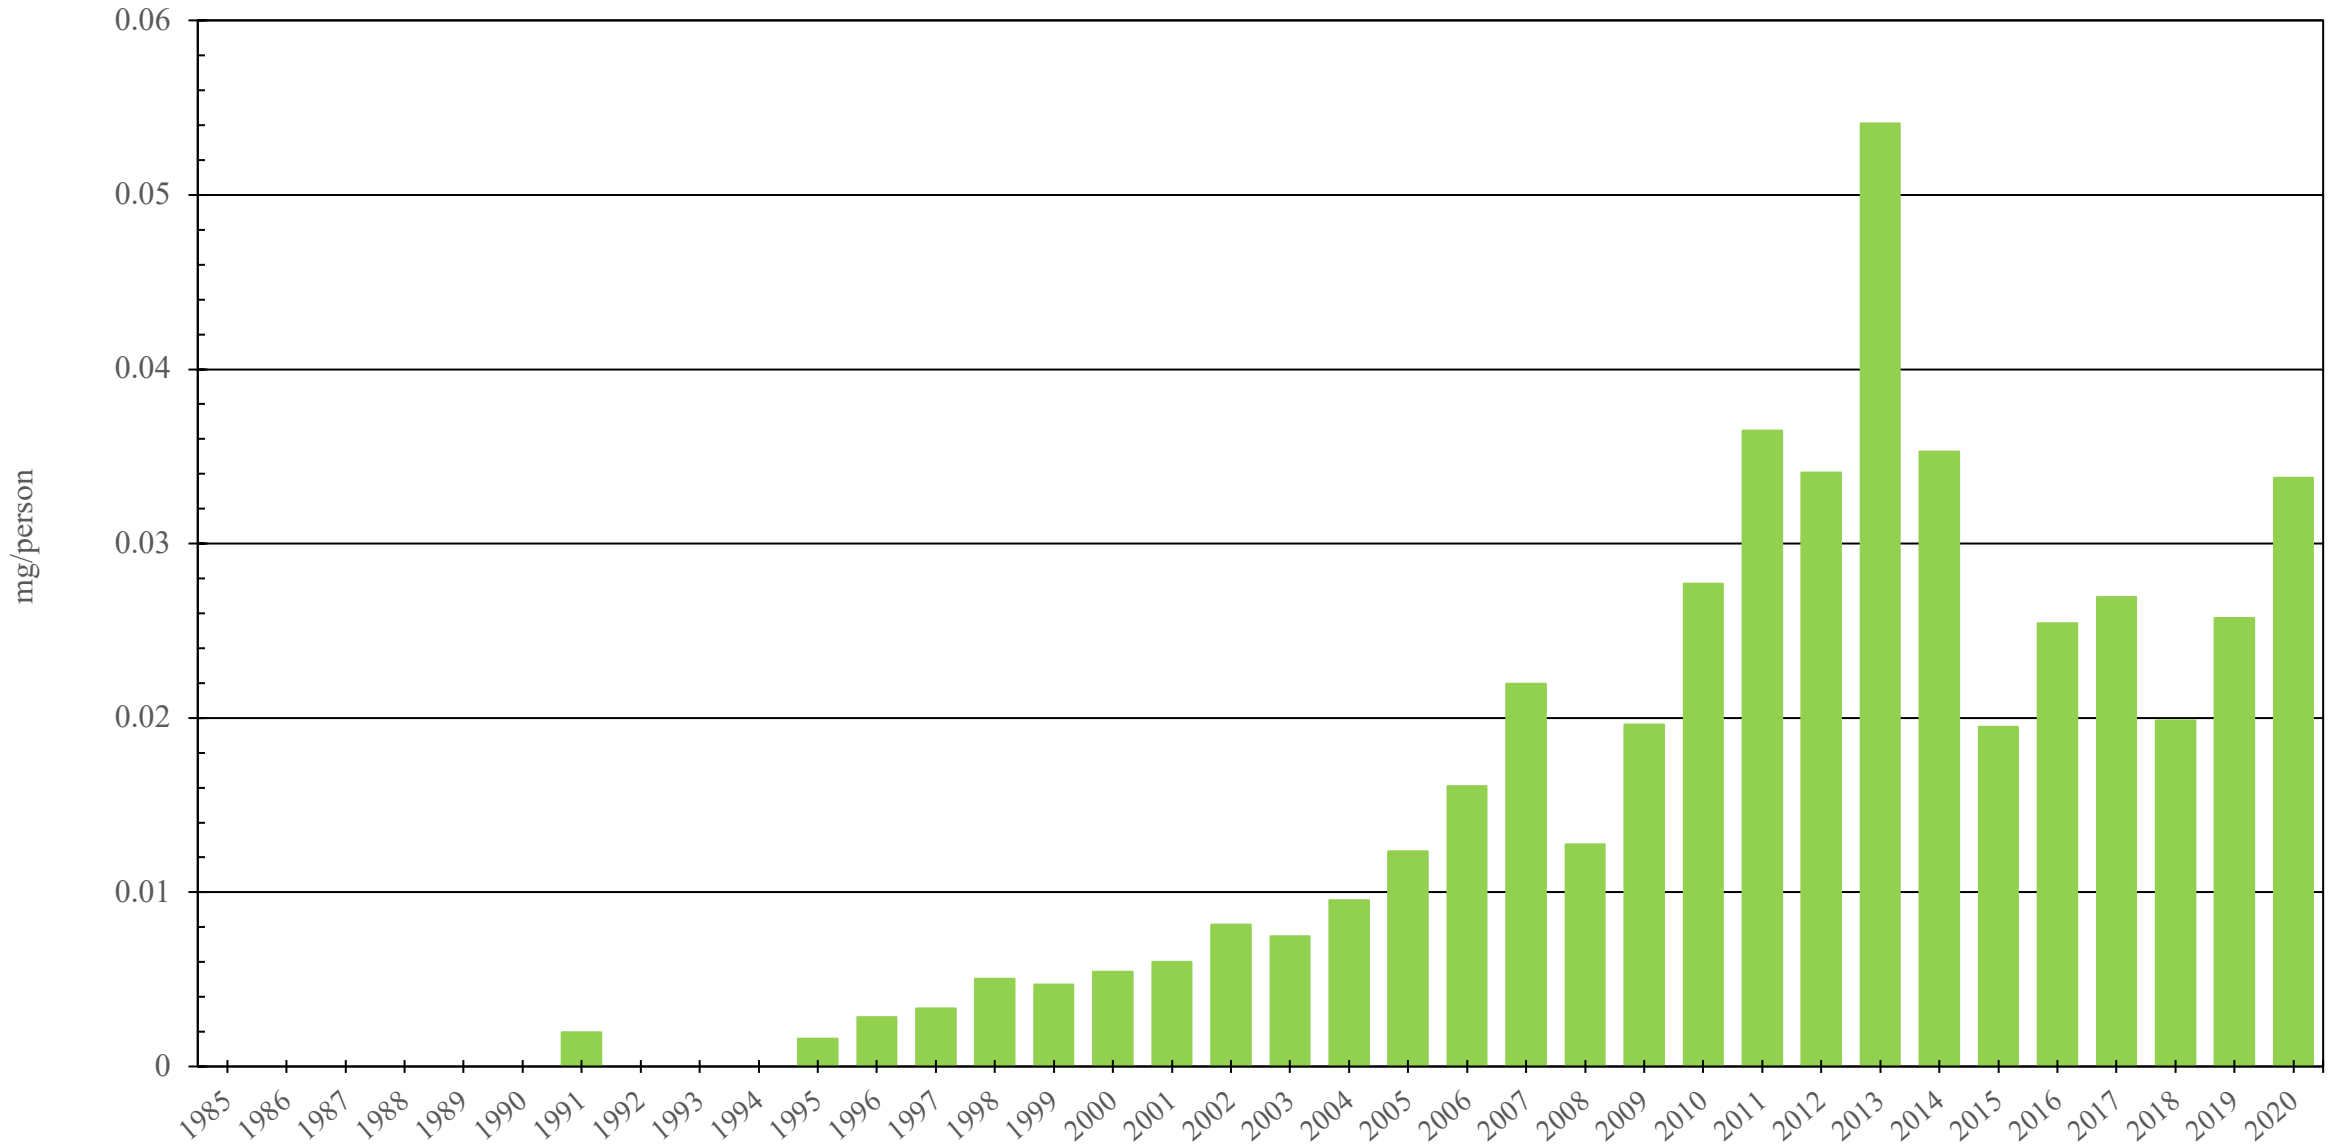

Bahrain

Fentanyl Consumption (mg/person), 1985 - 2020

Sources: International Narcotics Control Board (data); The World Bank (population)

Created by: Walther Global Palliative Care & Supportive Oncology, Indiana University Simon Comprehensive Cancer Center, 2022