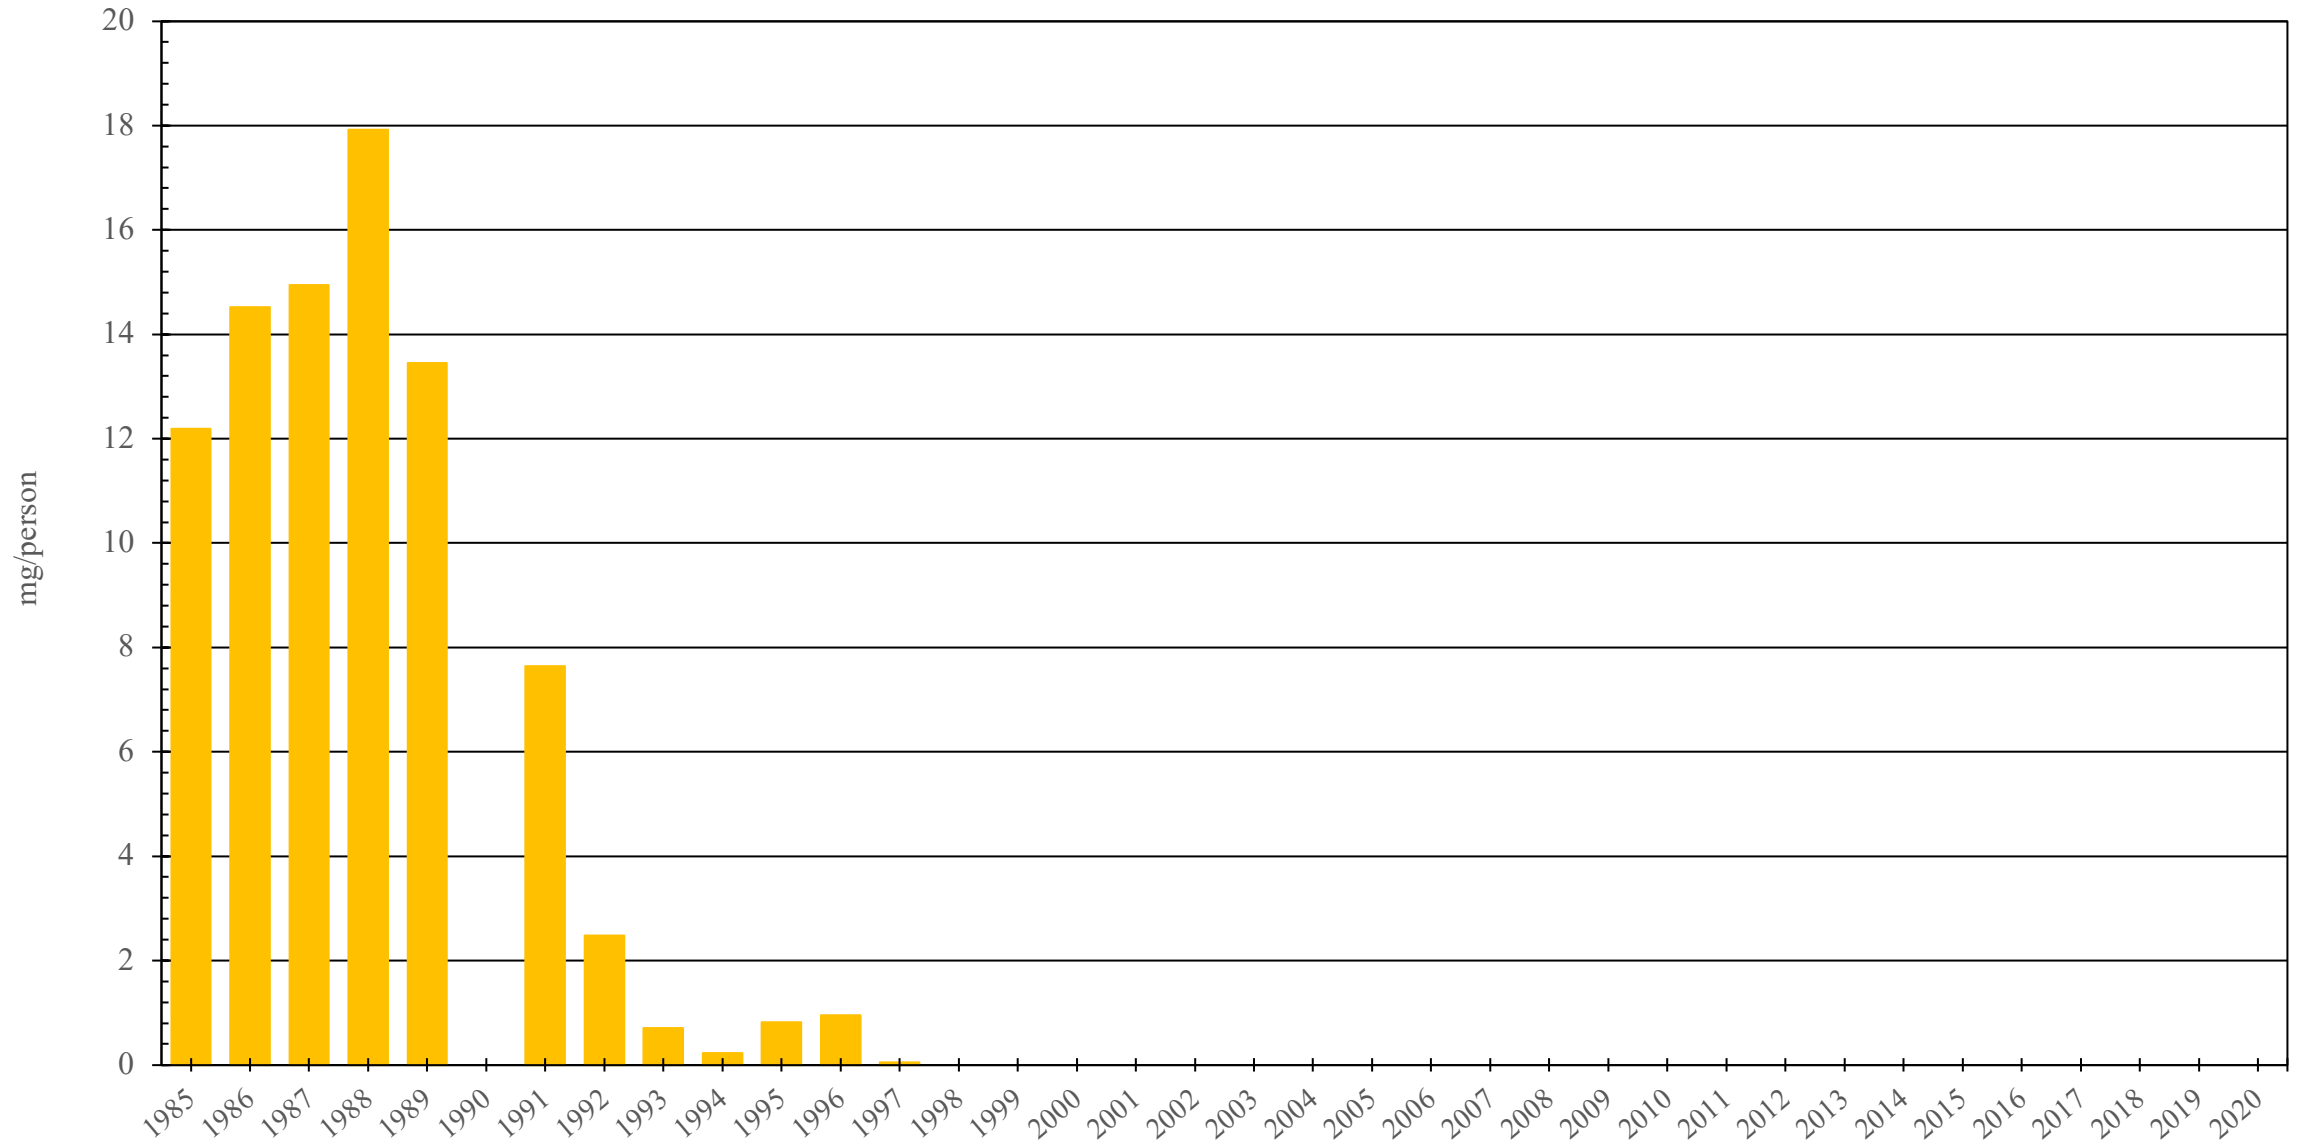

Albania

Codeine Consumption (mg/person), 1985 - 2020

Sources: International Narcotics Control Board (data); The World Bank (population)

Created by: Walther Global Palliative Care & Supportive Oncology, Indiana University Simon Comprehensive Cancer Center, 2022